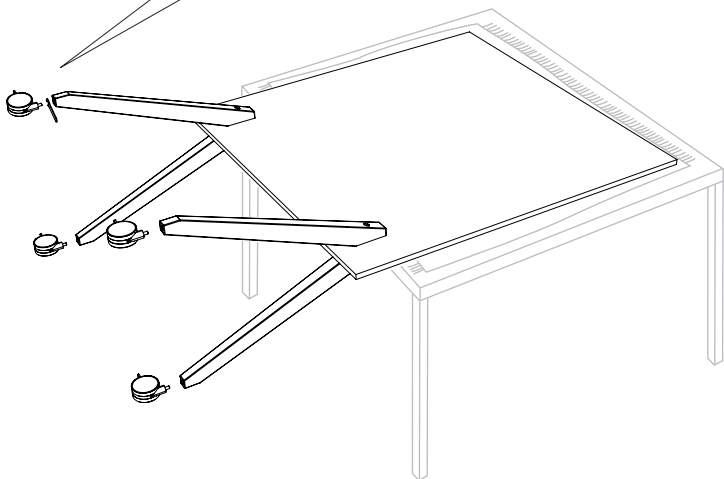

roomours

Pin Up on Tour Pinnwand
Chalk Talk Kreidetafel
Write It on Tour Whiteboard

Montageanleitung

Installation Instructions
Instructions pour l'installation
Instrucciones de instalación
Istruzioni per l'installazione
Instruções de instalação
Installatie-instructies

1

! Bitte mit zwei Personen flachliegend auf einem Tisch montieren !
! Please install the product flat lying on a table with two persons !

roomours GmbH
Senftlstraße 7 81541 München
T +49.89.890 587 10 F +49.89.890 587 25
office@roomours.de www.roomours.de

2

4x

SW13

roomours

Pin Up on Tour Pinnwand

Chalk Talk Kreidetafel

Write It on Tour Whiteboard

3

Pin Up on Tour Pinnwand
Chalk Talk Kreidetafel
Write It on Tour Whiteboard
Montage Set, Fitting Set

| Bezeichnung Denomination | | Anzahl Amount | Darstellung Image | |
|-----------------------------|---|------------------|---|---|
| RN6x15 | M6 x 15 Rundmutter Round Nut | 2 |  |  |
| AB6x32 | 6 x 32 Ausrichtbolzen Aligning Bolt | 4 |  |  |
| FHS6x90 | M6 x 90 Flachkopfschraube Flat Headed Screw | 2 |  |  |
| SW4 | SW 4 Inbusschlüssel Allen Key | 2 |  | |
| SW13 | SW 13 Maulschlüssel Jaw Wrench | 1 |  | |