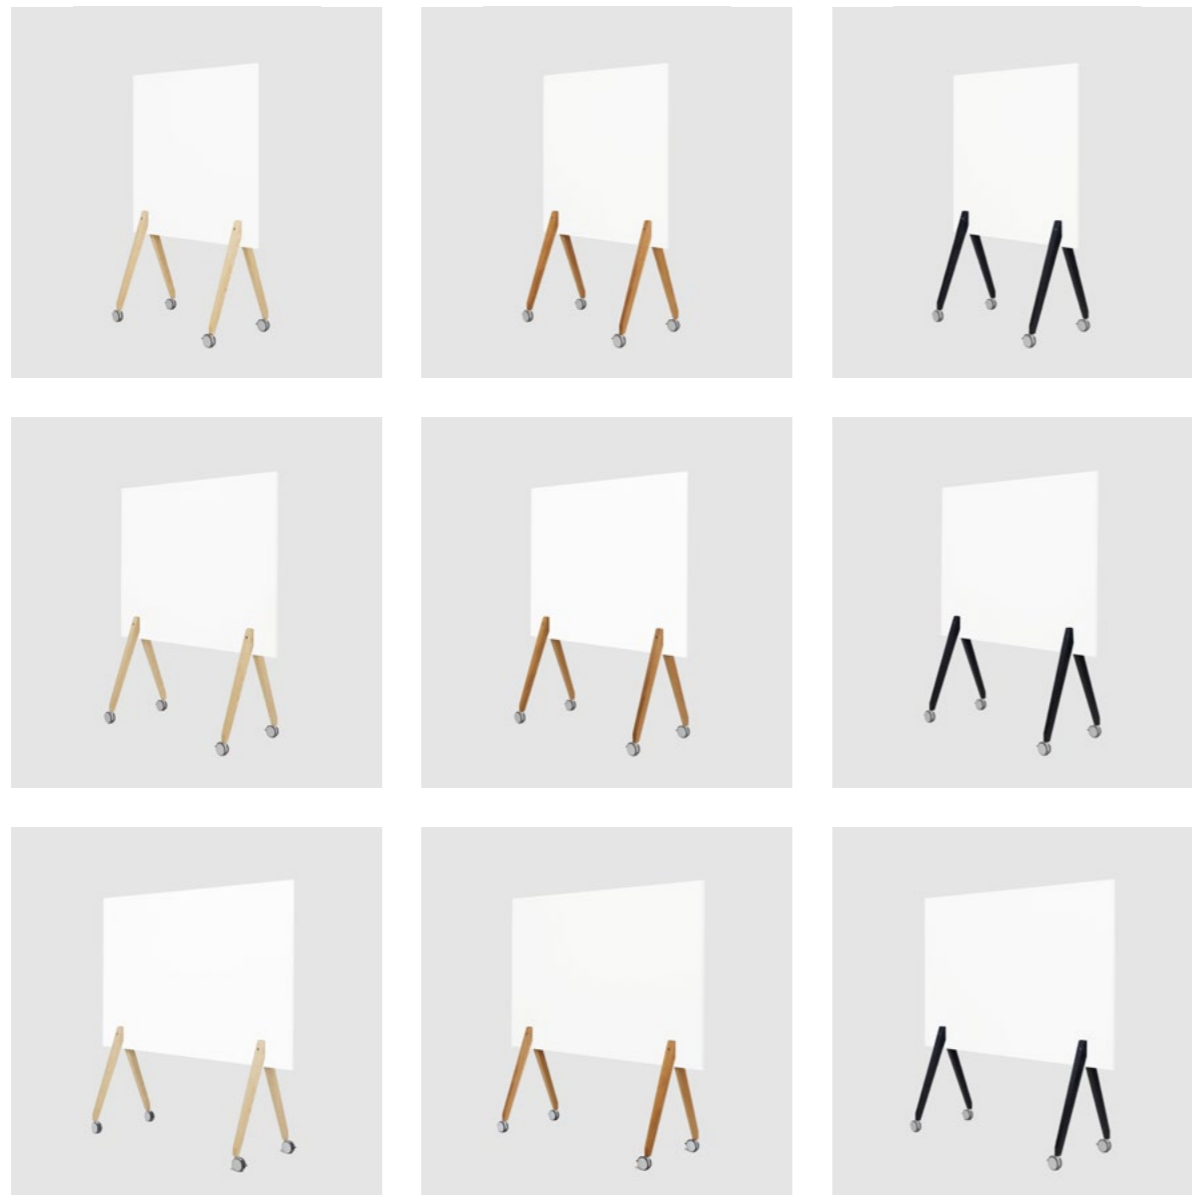

Write it on Tour

roomours

Article number	Width	Wood	Castors
WIoT-WT120.A.1	120 cm	Ash	White
WIoT-WT120.O.1	120 cm	Oak	White
WIoT-WT120.BK.1	120 cm	Ash, stained black	White
WIoT-WT150.A.1	150 cm	Ash	White
WIoT-WT150.O.1	150 cm	Oak	White
WIoT-WT150.BK.1	150 cm	Ash, stained black	White
WIoT-WT180.A.1	180 cm	Ash	White
WIoT-WT180.O.1	180 cm	Oak	White
WIoT-WT180.BK.1	180 cm	Ash, stained black	White

Article number	Width	Wood	Castors
WIoT-WT120.A.2	120 cm	Ash	Black
WIoT-WT120.O.2	120 cm	Oak	Black
WIoT-WT120.BK.2	120 cm	Ash, stained black	Black
WIoT-WT150.A.2	150 cm	Ash	Black
WIoT-WT150.O.2	150 cm	Oak	Black
WIoT-WT150.BK.2	150 cm	Ash, stained black	Black
WIoT-WT180.A.2	180 cm	Ash	Black
WIoT-WT180.O.2	180 cm	Oak	Black
WIoT-WT180.BK.2	180 cm	Ash, stained black	Black