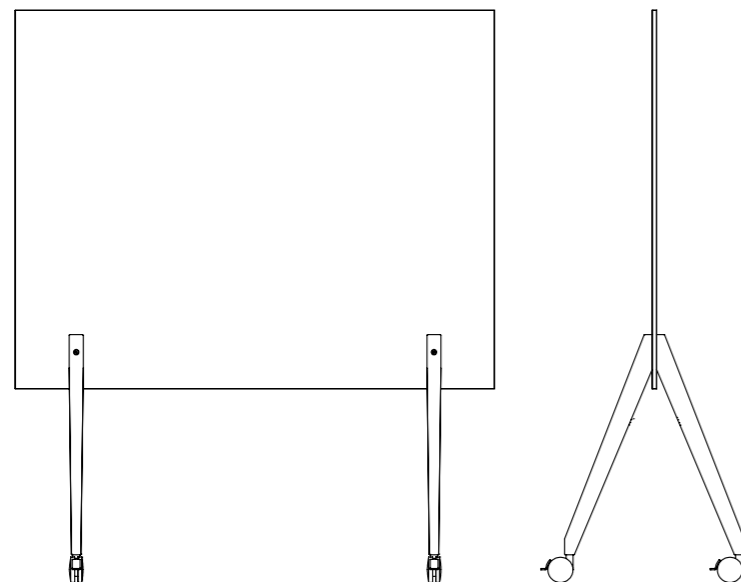

roomours

Write It on Tour

Writable on both sides and also usable for magnetic attachment, Write It on Tour is a wonderfully mobile and at the same time very stable and high-quality writing board. Ideas, sketches, graphics - Write It on Tour is a tribute to the fine art of handwriting.

Details

Dimensions HxWxD	180 x 120/150/180 x 57 cm
Surface board HxB	120 x 120/150/180 cm
Weight	25/30/34 kg

Materials

Structure	Solid wood (Oak or Ash)
Board	MDF, beschichtet (RAL 9003)

Shipping details

Volume shipping weight	50/52/58 kg
Packages	3
Shipping method	Freight forwarding

Options

Width	120 cm , 150 cm, 180 cm
Woods	☐ ☐ ☐
Castor colors	☐ ☐
Tray (optional)	☐ ☐

www.roomours.de/write-it-on-tour