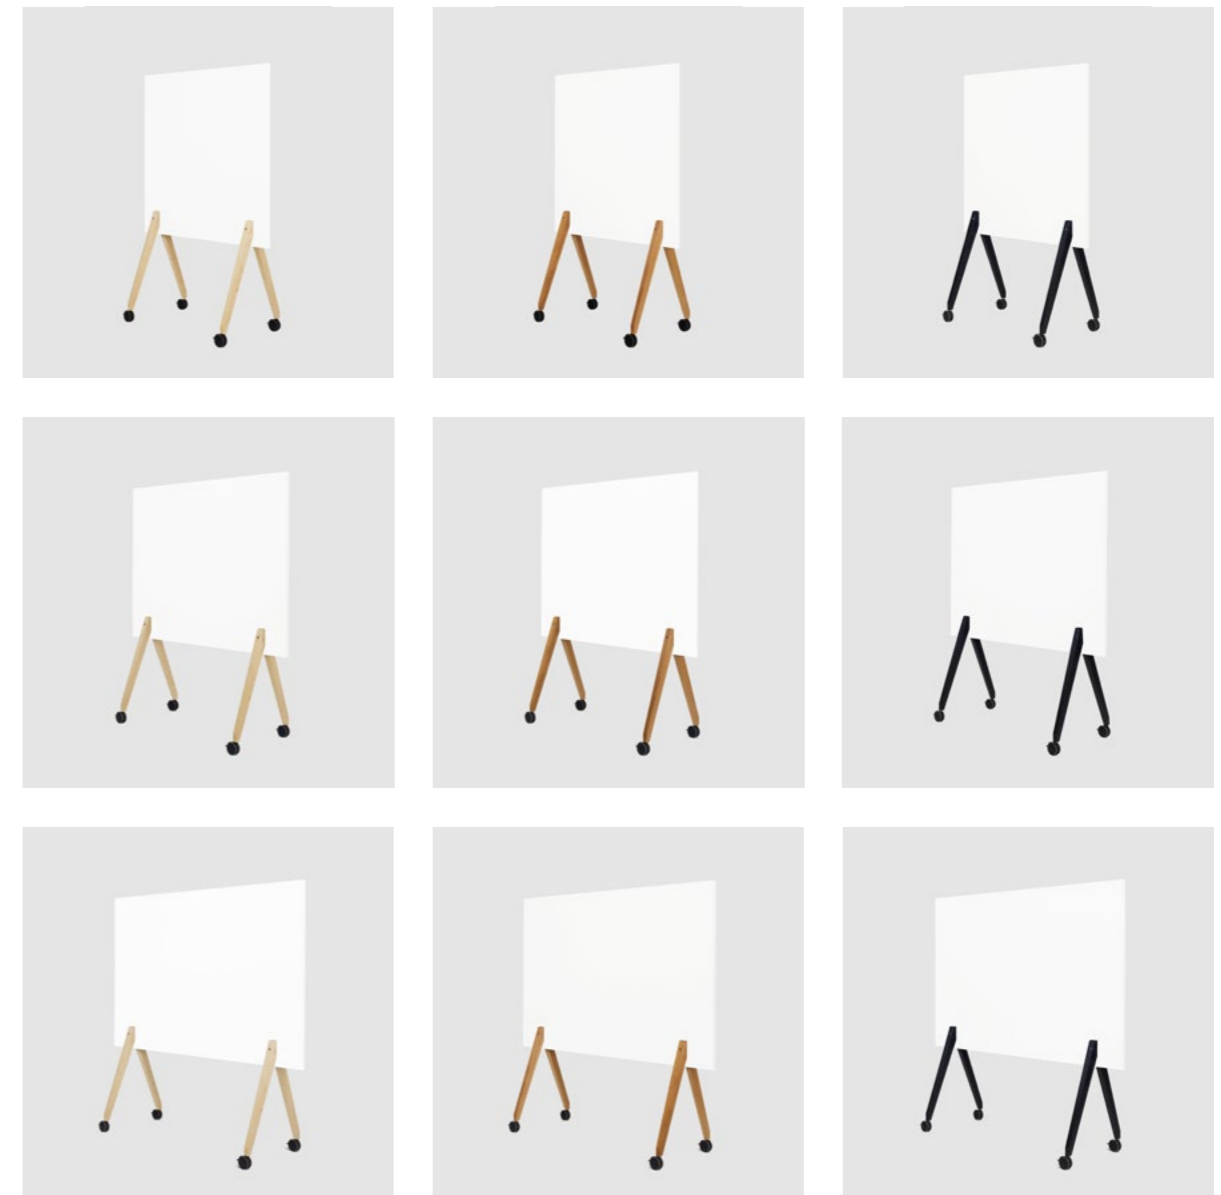

Write it on Tour

roomours

Article number	Width	Wood	Castors
WIoT-WT120.A.1	120 cm	Ash	White
WIoT-WT120.O.1	120 cm	Oak	White
WIoT-WT120.BK.1	120 cm	Ash, stained black	White
WIoT-WT150.A.1	150 cm	Ash	White
WIoT-WT150.O.1	150 cm	Oak	White
WIoT-WT150.BK.1	150 cm	Ash, stained black	White
WIoT-WT180.A.1	180 cm	Ash	White
WIoT-WT180.O.1	180 cm	Oak	White
WIoT-WT180.BK.1	180 cm	Ash, stained black	White

Article number	Width	Wood	Castors
WIoT-WT120.A.2	120 cm	Ash	Black
WIoT-WT120.O.2	120 cm	Oak	Black
WIoT-WT120.BK.2	120 cm	Ash, stained black	Black
WIoT-WT150.A.2	150 cm	Ash	Black
WIoT-WT150.O.2	150 cm	Oak	Black
WIoT-WT150.BK.2	150 cm	Ash, stained black	Black
WIoT-WT180.A.2	180 cm	Ash	Black
WIoT-WT180.O.2	180 cm	Oak	Black
WIoT-WT180.BK.2	180 cm	Ash, stained black	Black