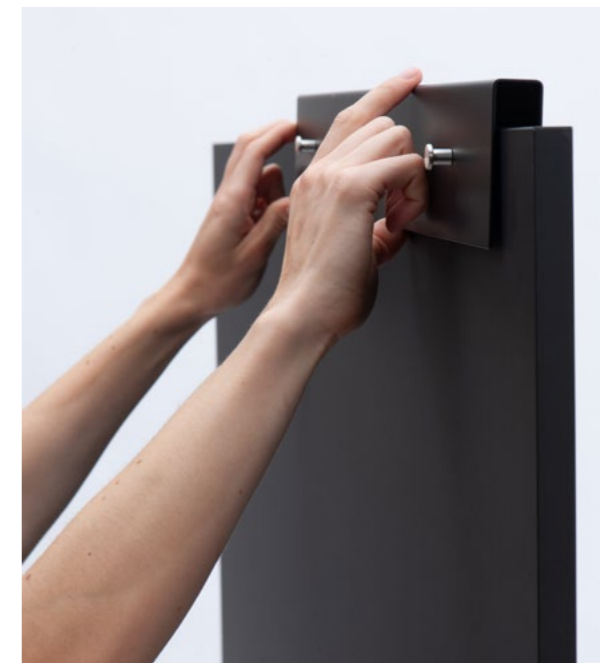

Flipchart holder Hold On

Hold On is the logical addition for our boards. Simple and functional - whether whiteboard, blackboard or pinboard: with Hold On you can hang our flipchart pads on your board and give free rein to your creativity.

Details

Dimensions H x W x D	8 x 70 x 3 cm
Lochabstand	50 cm
Passt zu	Chalk Talk Pin Up on Tour Write It on Tour
Weight	2 kg

Materials

Metall	powder coated Metall
Inlay	PolyesterFleece
Tear bar	Polycarbonat, transparent

Shipping details

Volume shipping weight	3 kg
Packages	1
Shipping method	Paket

Options

Colour	☒ ☐

Article number	Colour
HO-WT	Traffic white RAL 9016 ☐
HO-BK	Jet black RAL 9005 ☒