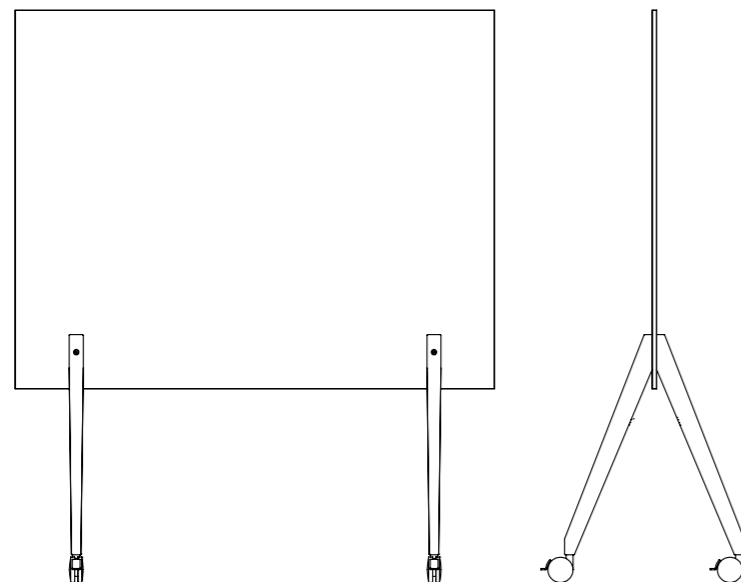

roomours

Pin Up on Tour (Whiteboard)

The board made of powder coated sheet steel has a dry wipe surface and can be written on one side with whiteboard markers - the other side serves as a pin board with pleasant haptic material.

Pin Up on Tour was awarded with the IF Design Award 2017.

Details

Dimensions HxWxD in cm	180 x 120/150 x 57
Surface board HxB in cm	120 x 120/150
Weight in kg	31/36

Materials

Structure	Solid wood (Oak or Ash)
Whiteboard	Sheet steel, powder coated (RA L 9016)
Pinboard	Natural felt from merino wool, mottled gray

Shipping details

Volume shipping weight	50/52 kg
Packages	3
Shipping method	Freight forwarding

Options

Width	120 cm , 150 cm
Woods	☒ ☐ ☐
Castor colors	☒ ☐
Tray (optional)	☒ ☐
Special sizes and colors possible on request	

www.roomours.de/pin-up-on-tour