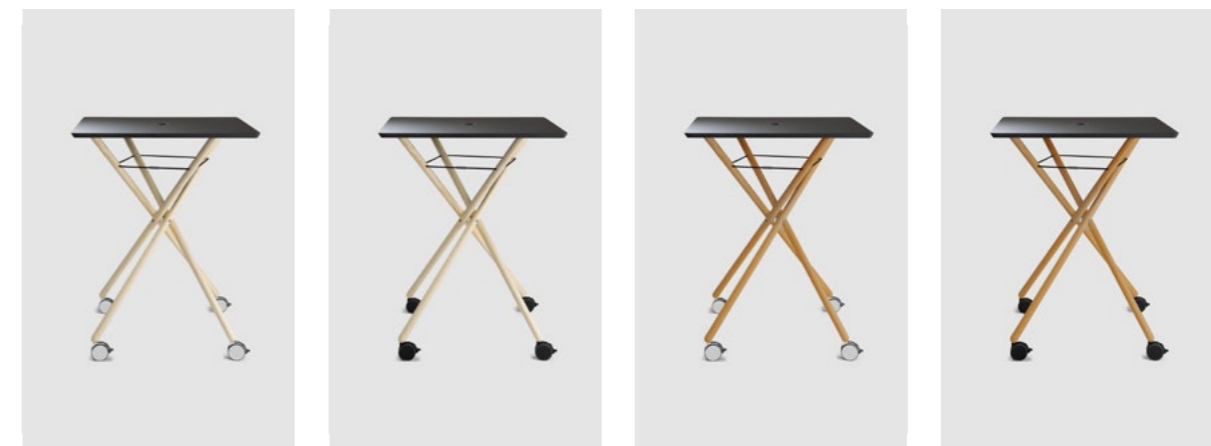

Link and Think

Link & think - the high table with its clear structure is quickly assembled. Shapely and elegant, it is mobile and versatile. After use, it can be folded just as quickly as it was set up and then stored again to save space.

Details

Dimensions H x W x D	105 x 80 x 80 cm
Load capacity	8 kg
Weight	14 kg

Materials

Structure	Solid wood (Oak or Ash)
Table top	solid colored MDF core with HPL coating (RAL 7021)

Shipping details

Volume shipping weight	26 kg
Packages	2
Shipping method	Freight forwarding

Options

Woods	

Article number	Wood	Castors
LaT-BK.AR.1	Ash	White
LaT-BK.AR.2	Ash	Black
LaT-BK.OR.1	Oak	White
LaT-BK.OR.2	Oak	Black