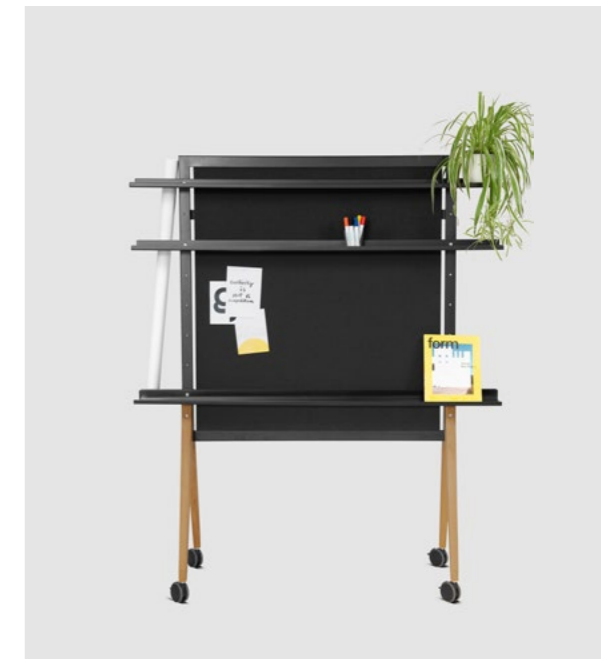

Pinboard Line Up

Line Up is a pinboard, shelf and storage space for utensils and accessories - and thus a very elegant and light solution for all intermediate areas in the creative environment, where work areas are to be usefully separated.

Details

Dimensions H x W x D	180 x 150 x 57 cm
Max. Load capacity	80 kg
Weight	32 kg

Materials

Structure	Solid wood (Oak or Ash)
Board	Polyester fleece from recycled polyester
Metal parts	powder coated steel in RAL 9005

Shipping details

Volume shipping weight	50 kg
Packages	4
Shipping method	Freight forwarding

Options

Board	Grey Fleece, Black Fleece
Castor colors	<input checked="" type="radio"/> <input type="radio"/>

Article number