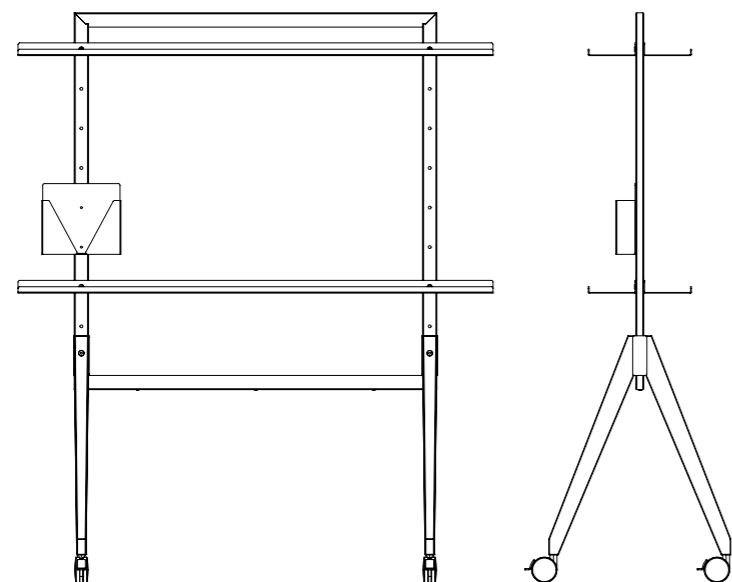

Details

Dimensions H x W x D	180 x 150 x 57 cm
Weight	32 kg
Height worktop	95 cm
Depth work surface	32 cm

Materials

Structure	Solid wood (Oak or Ash)
Steel elements	powder coated Sheet steel (RAL 9005)

Shipping details

Volume shipping weight	52 kg
Packages	5
Shipping method	Freight forwarding

Options

Castors	<input checked="" type="radio"/> <input type="radio"/>
---------	--

Article number	Castors
WS-LU-BK150.O.1	White
WS-LU-BK150.O.2	Black