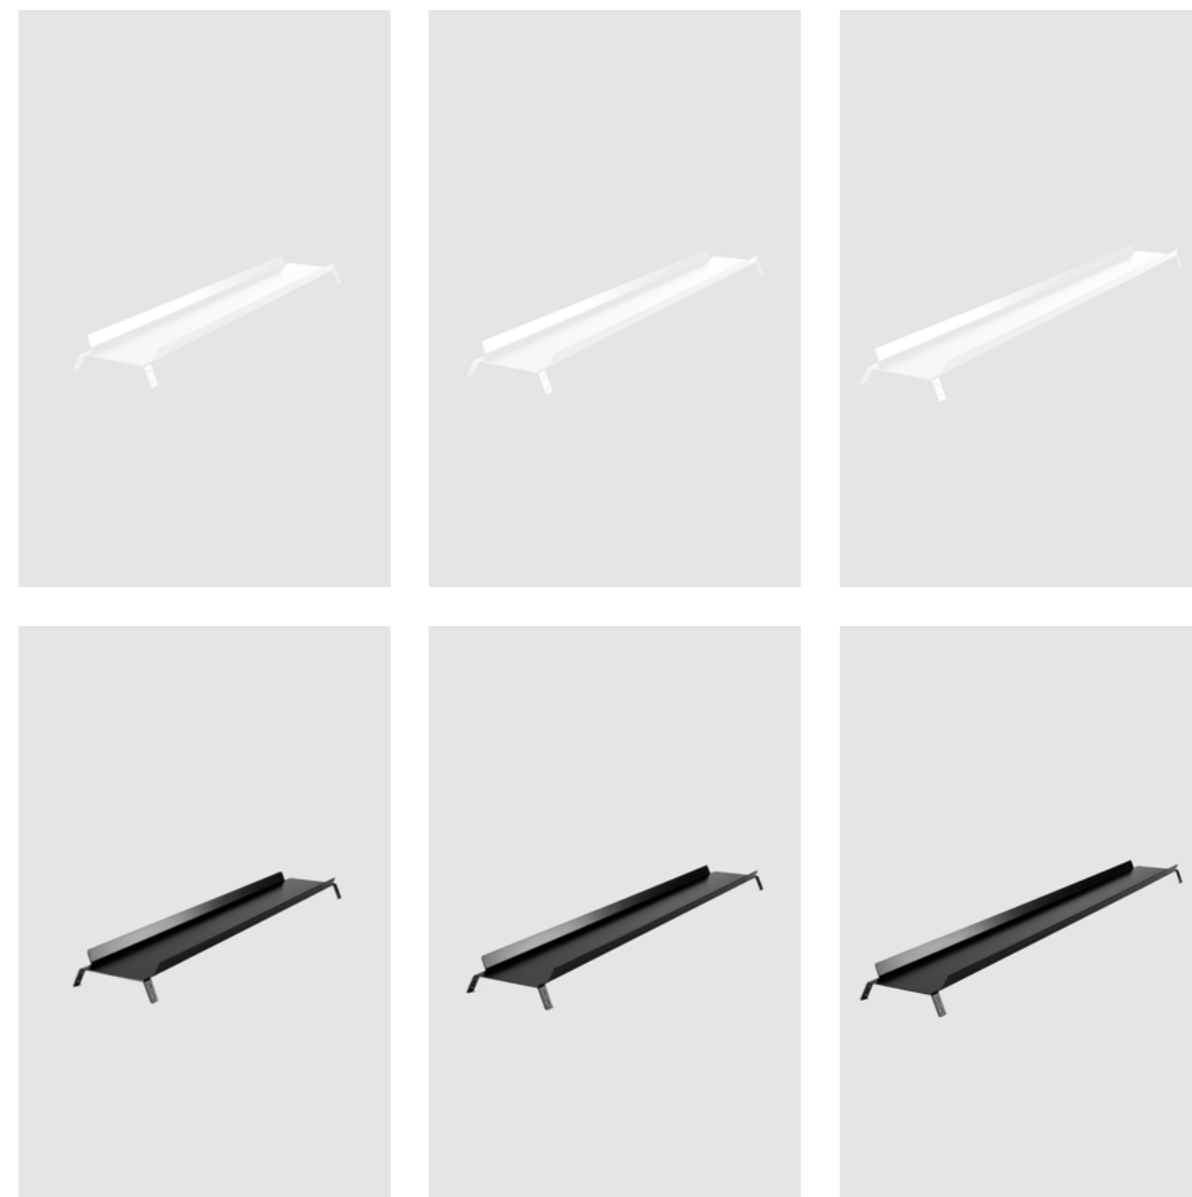

Article number	Width	Colour	
SF-WT120	120 cm	Traffic white RAL 9016	○
SF-WT150	150 cm	Traffic white RAL 9016	○
SF-WT180	180 cm	Traffic white RAL 9016	○
SF-BK120	120 cm	Jet black RAL 9005	●
SF-BK150	150 cm	Jet black RAL 9005	●
SF-BK180	180 cm	Jet black RAL 9005	●