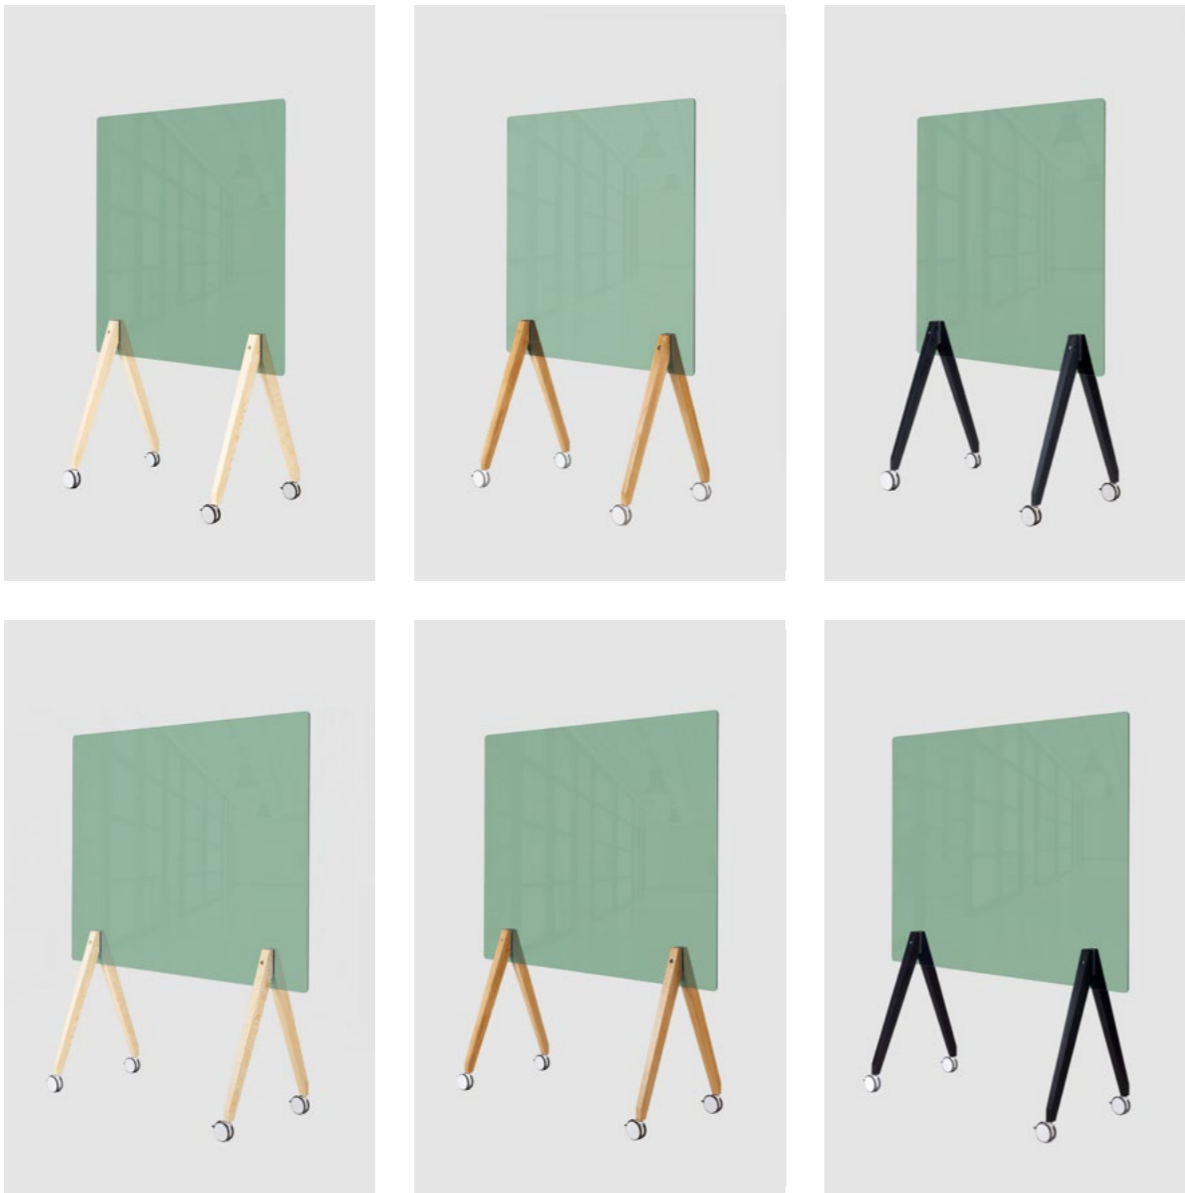

Glassworks

Article number	Width	Colour	Wood	Castors
GW-GN120.A.1	120 cm	Green	Ash	White
GW-GN120.O.1	120 cm	Green	Oak	White
GW-GN120.BK.1	120 cm	Green	Ash, stained black	White
GW-GN150.A.1	150 cm	Green	Ash	White
GW-GN150.O.1	150 cm	Green	Oak	White
GW-GN150.BK.1	150 cm	Green	Ash, stained black	White