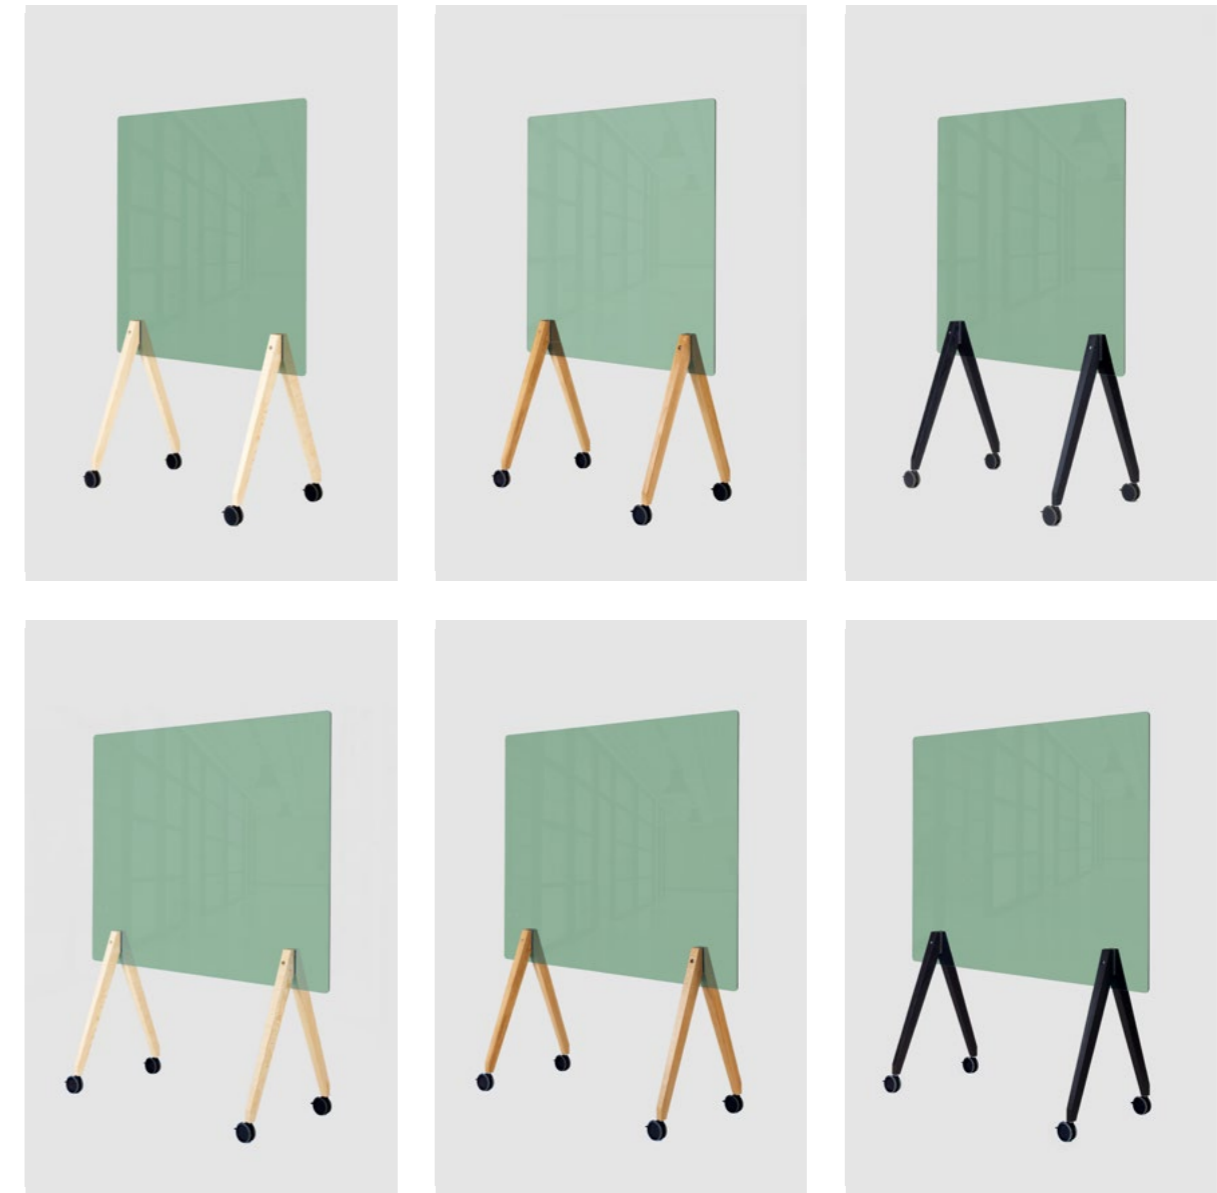

roomours

Article number	Width	Colour	Wood	Castors
GW-GN120.A.2	120 cm	Green	Ash	Black
GW-GN120.O.2	120 cm	Green	Oak	Black
GW-GN120.BK.2	120 cm	Green	Ash, stained black	Black
GW-GN150.A.2	150 cm	Green	Ash	Black
GW-GN150.O.2	150 cm	Green	Oak	Black
GW-GN150.BK.2	150 cm	Green	Ash, stained black	Black