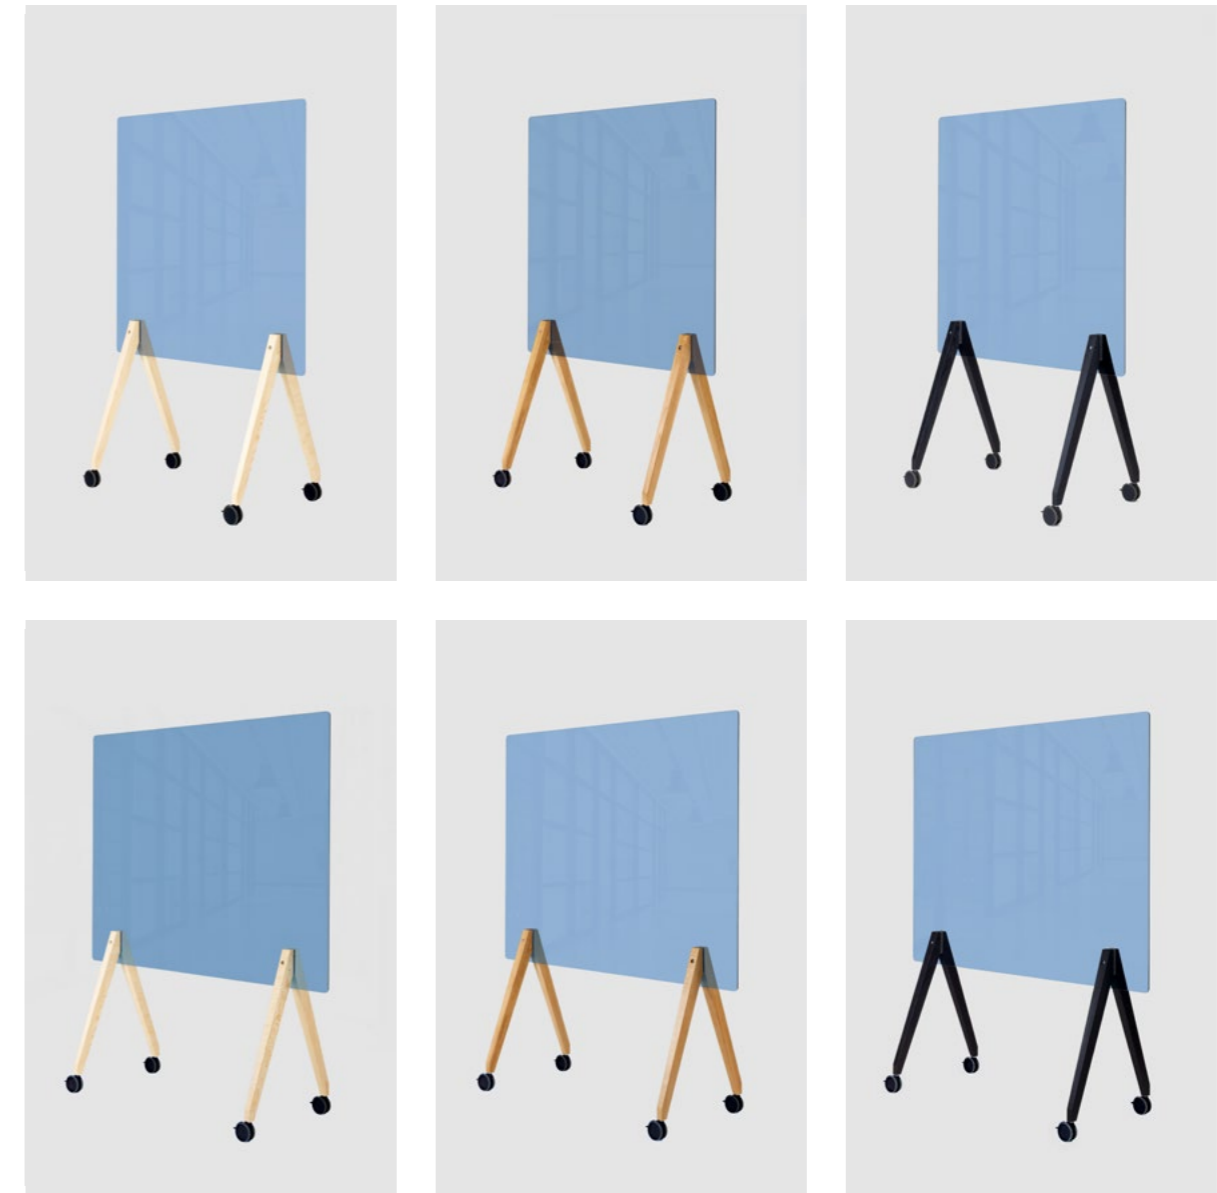

roomours

Article number	Width	Colour	Wood	Castors
GW-BL120.A.2	120 cm	Blue	Ash	Black
GW-BL120.O.2	120 cm	Blue	Oak	Black
GW-BL120.BK.2	120 cm	Blue	Ash, stained black	Black
GW-BL150.A.2	150 cm	Blue	Ash	Black
GW-BL150.O.2	150 cm	Blue	Oak	Black
GW-BL150.BK.2	150 cm	Blue	Ash, stained black	Black