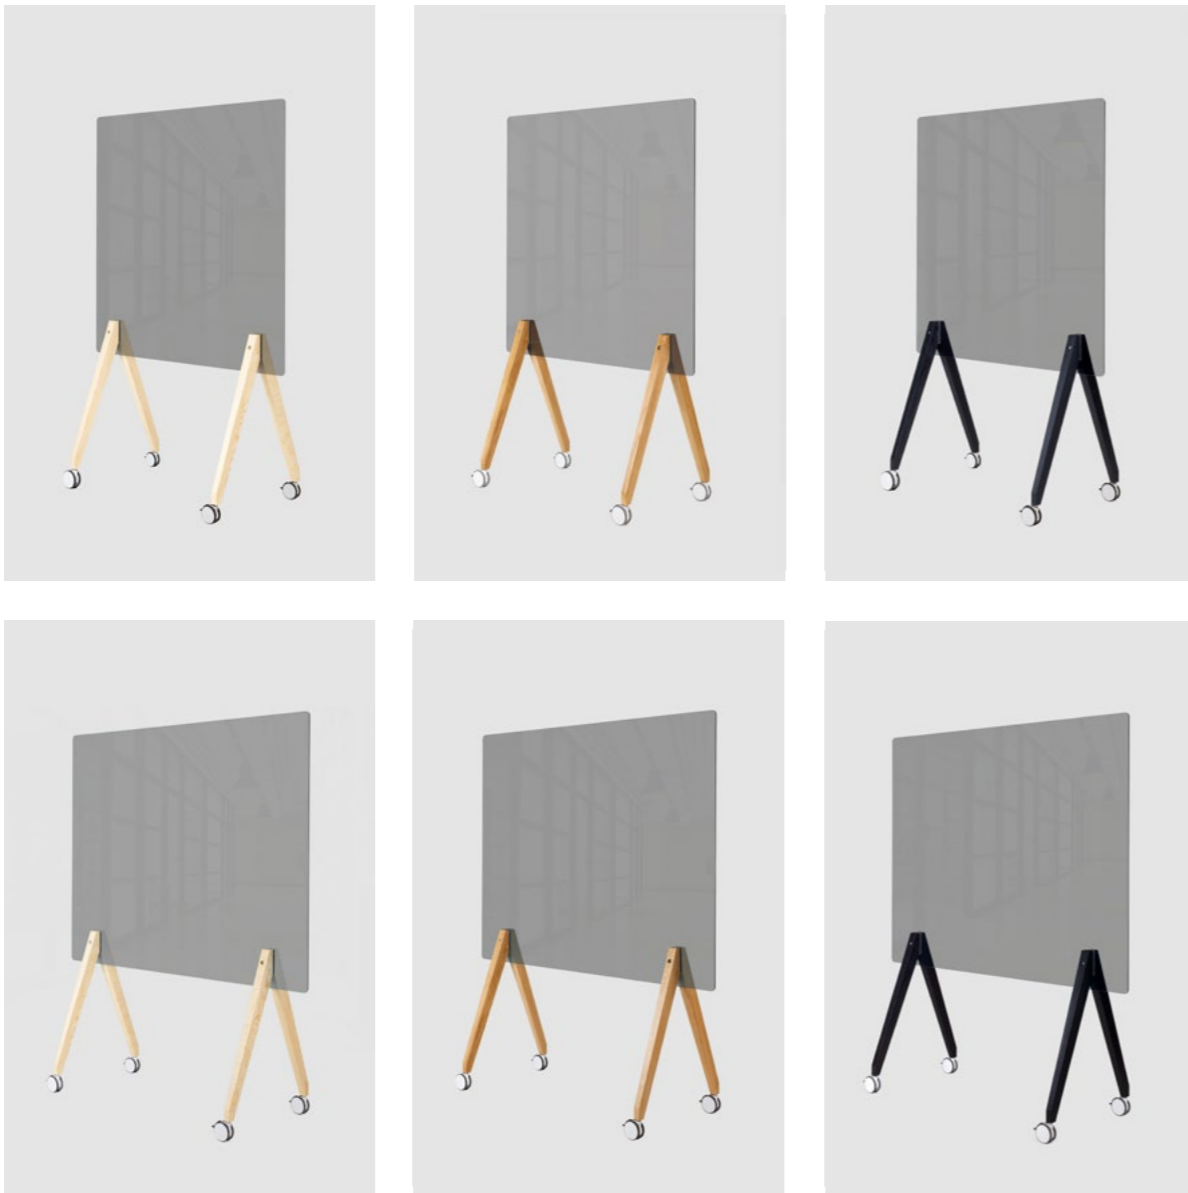

Glassworks

Article number	Width	Colour	Wood	Castors
GW-GR120.A.1	120 cm	Grey	Ash	White
GW-GR120.O.1	120 cm	Grey	Oak	White
GW-GR120.BK.1	120 cm	Grey	Ash, stained black	White
GW-GR150.A.1	150 cm	Grey	Ash	White
GW-GR150.O.1	150 cm	Grey	Oak	White
GW-GR150.BK.1	150 cm	Grey	Ash, stained black	White