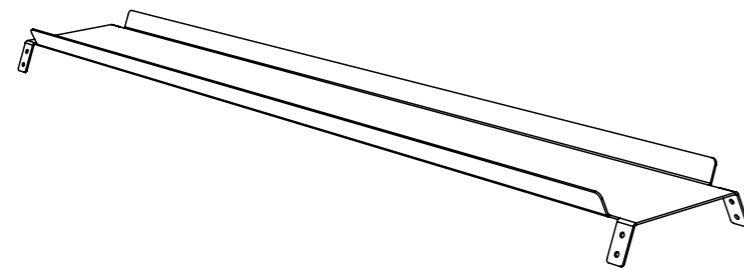

roomours

Shelf for Boards - Tray

Tray is the ideal complement to our boards and can be easily attached between the brackets - creating a practical storage space for pens, magnets, pins Width everything necessary for creative work.

Details

Dimensions H x W x D	6 x 92/112/137 x 16,5 cm
Suitable for	Chalk Talk Glassworks Pin Up on Tour Write It on Tour
Material	Sheet steel, powder coated

Shipping details

Volume shipping weight	8/10/12 kg
Packages	1
Shipping method	Freight forwarding

Options

Width	120 cm , 150 cm, 180 cm
Colour	☒ ☐