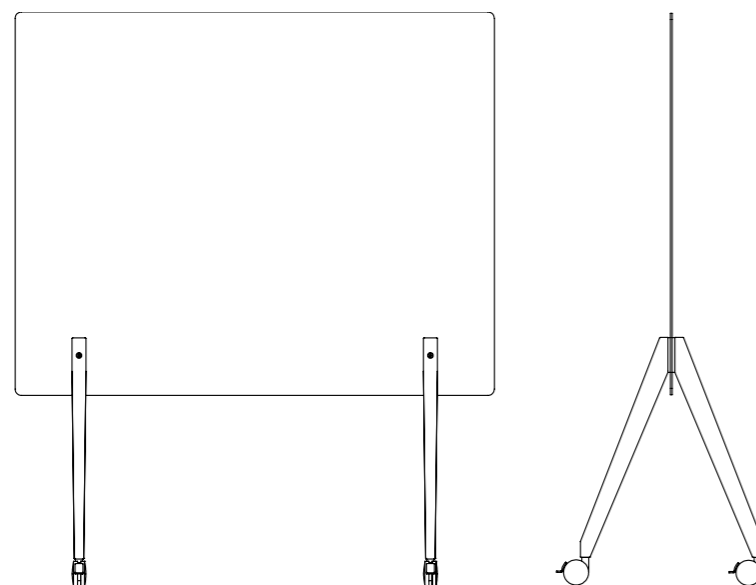

Glassworks

The frameless glass boards are open to new ideas. 6 mm strong elegance meets pure function: the softly tinted, transparent ESG safety glass is writable and easy to clean, the wood legs on castors make the board mobile. Width flexible. Thanks to their transparency, the glassboards are also suitable for small width of course for all those who always want to have a clear view.

Details

Dimensions H x W x D	180 x 120/150 x 57 cm
Surface board H x W	120 x 120/150 cm
Weight	25/30 kg

Materials

Structure	Solid wood (Oak or Ash)
Board	ESG-safety glass, tinted

Shipping details

Volume shipping weight	50 /52 kg
Packages	3
Shipping method	Freight forwarding

Options

Width	120 cm , 150 cm
Glass color	☐ ☐ ☐
Woods	☐ ☐ ☐
Castor colors	☐ ☐
Tray (optional)	☐ ☐