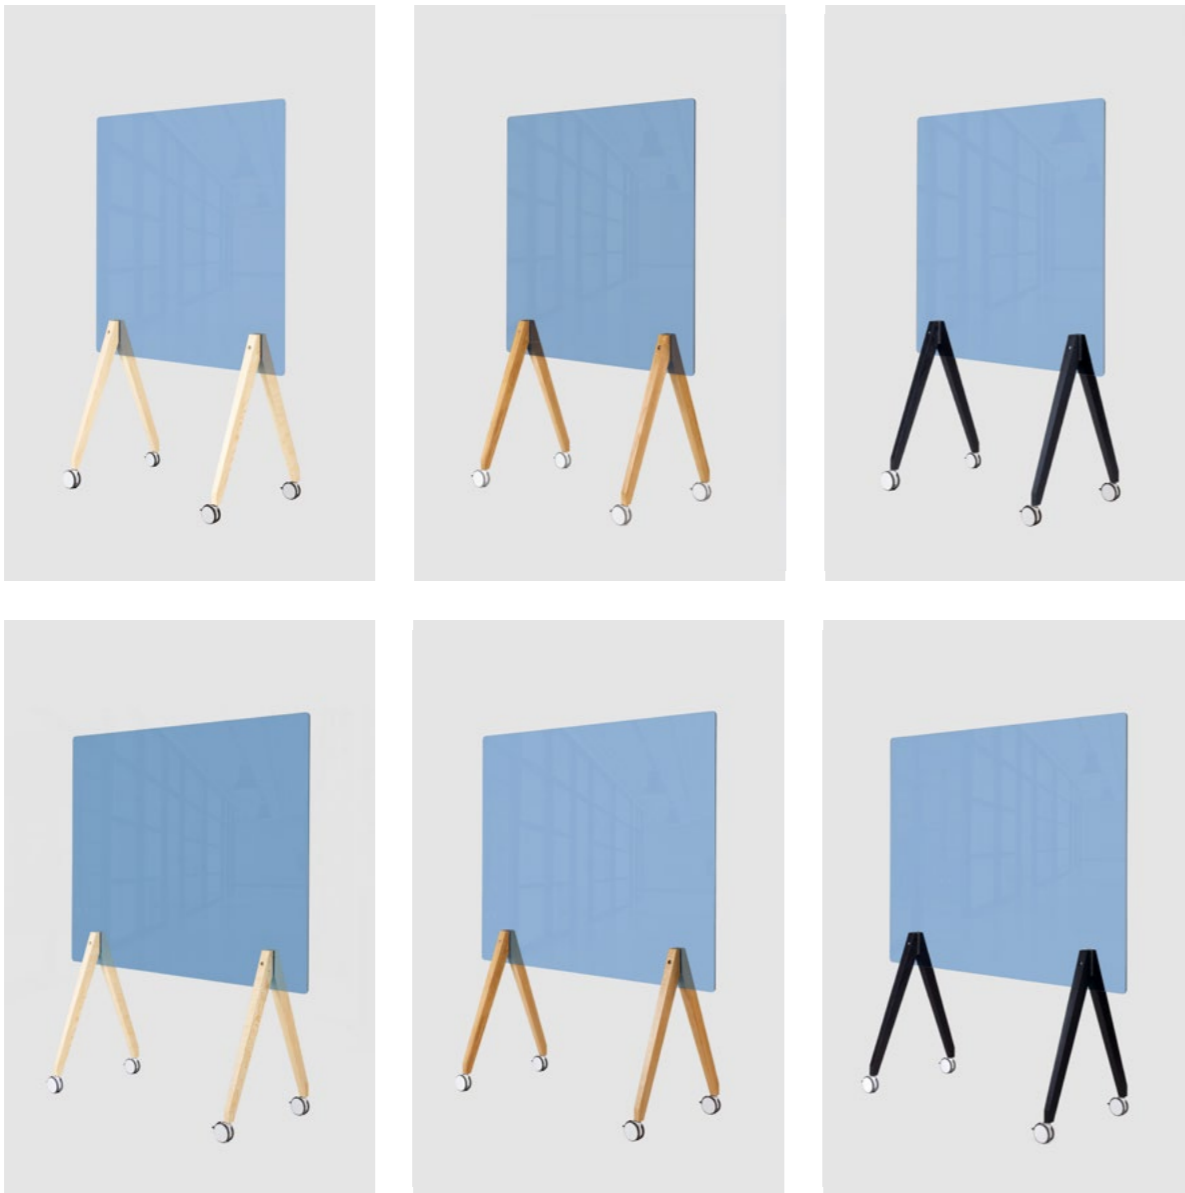

Glassworks

Article number	Width	Colour	Wood	Castors
GW-BL120.A.1	120 cm	Blue	Ash	White
GW-BL120.O.1	120 cm	Blue	Oak	White
GW-BL120.BK.1	120 cm	Blue	Ash, stained black	White
GW-BL150.A.1	150 cm	Blue	Ash	White
GW-BL150.O.1	150 cm	Blue	Oak	White
GW-BL150.BK.1	150 cm	Blue	Ash, stained black	White