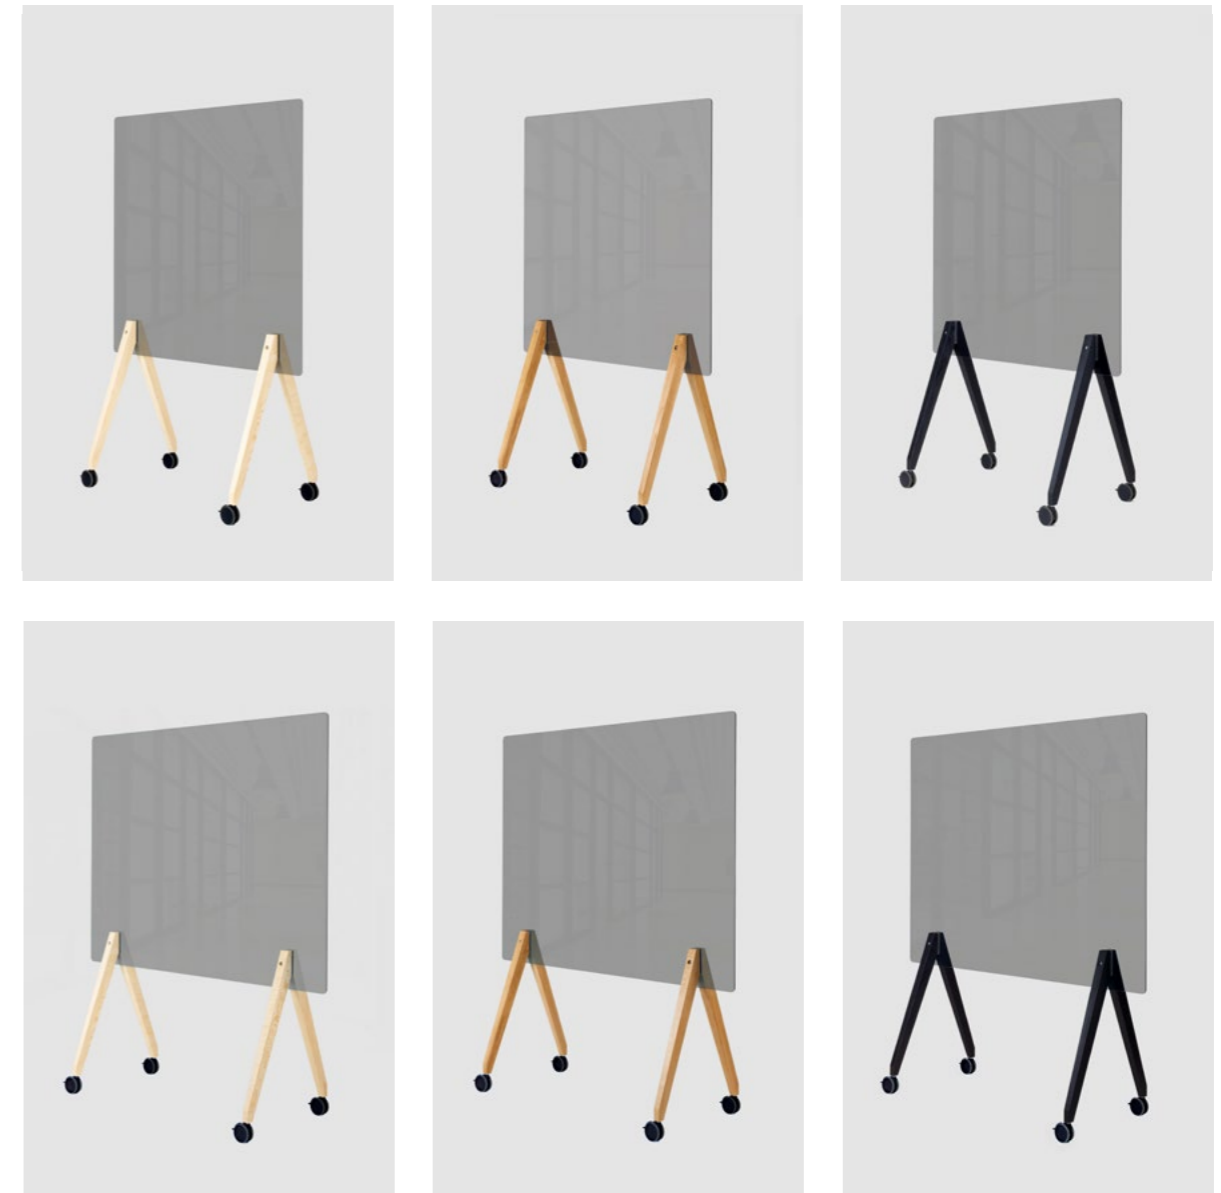

roomours

Article number	Width	Colour	Wood	Castors
GW-GR120.A.2	120 cm	Grey	Ash	Black
GW-GR120.O.2	120 cm	Grey	Oak	Black
GW-GR120.BK.2	120 cm	Grey	Ash, stained black	Black
GW-GR150.A.2	150 cm	Grey	Ash	Black
GW-GR150.O.2	150 cm	Grey	Oak	Black
GW-GR150.BK.2	150 cm	Grey	Ash, stained black	Black