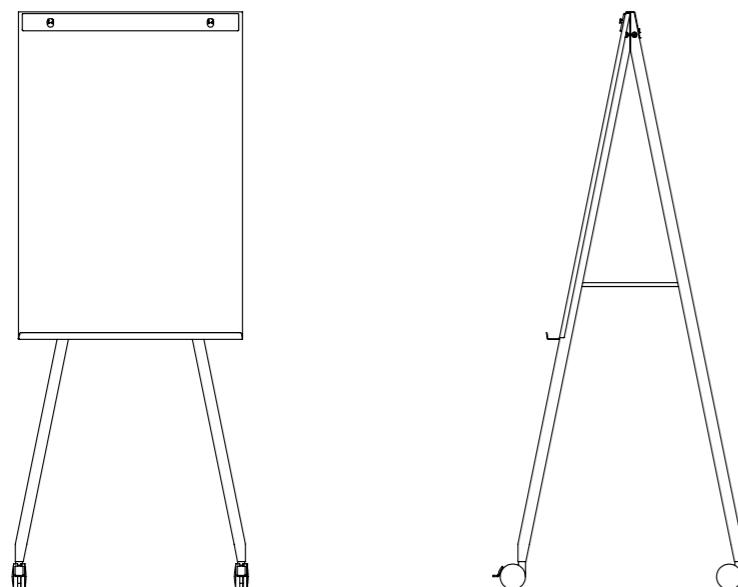

Freewheelin'

Freewheelin' provides dynamic communication in any workshop with its legs converging at a single point. A slim shelf provides additional storage space. The flipchart stands on an oiled wood structure with four castors - the front two are lockable.

Details

Dimensions HxWxD	180 x 72 x 70 cm
Surface board HxB	71 cm x 102 cm
Weight	19 kg
Hole spacing block	50 cm

Materials

Structure	Solid wood (Oak or Ash)
Board	Sheet steel, powder coated
Tear bar	Polycarbonat, transparent

Shipping details

Volume shipping weight	43 kg
Packages	3
Shipping method	Freight forwarding

Options

Colour Board	
Woods	
Castor colors	
Desired color according to RAL color palette possible on request