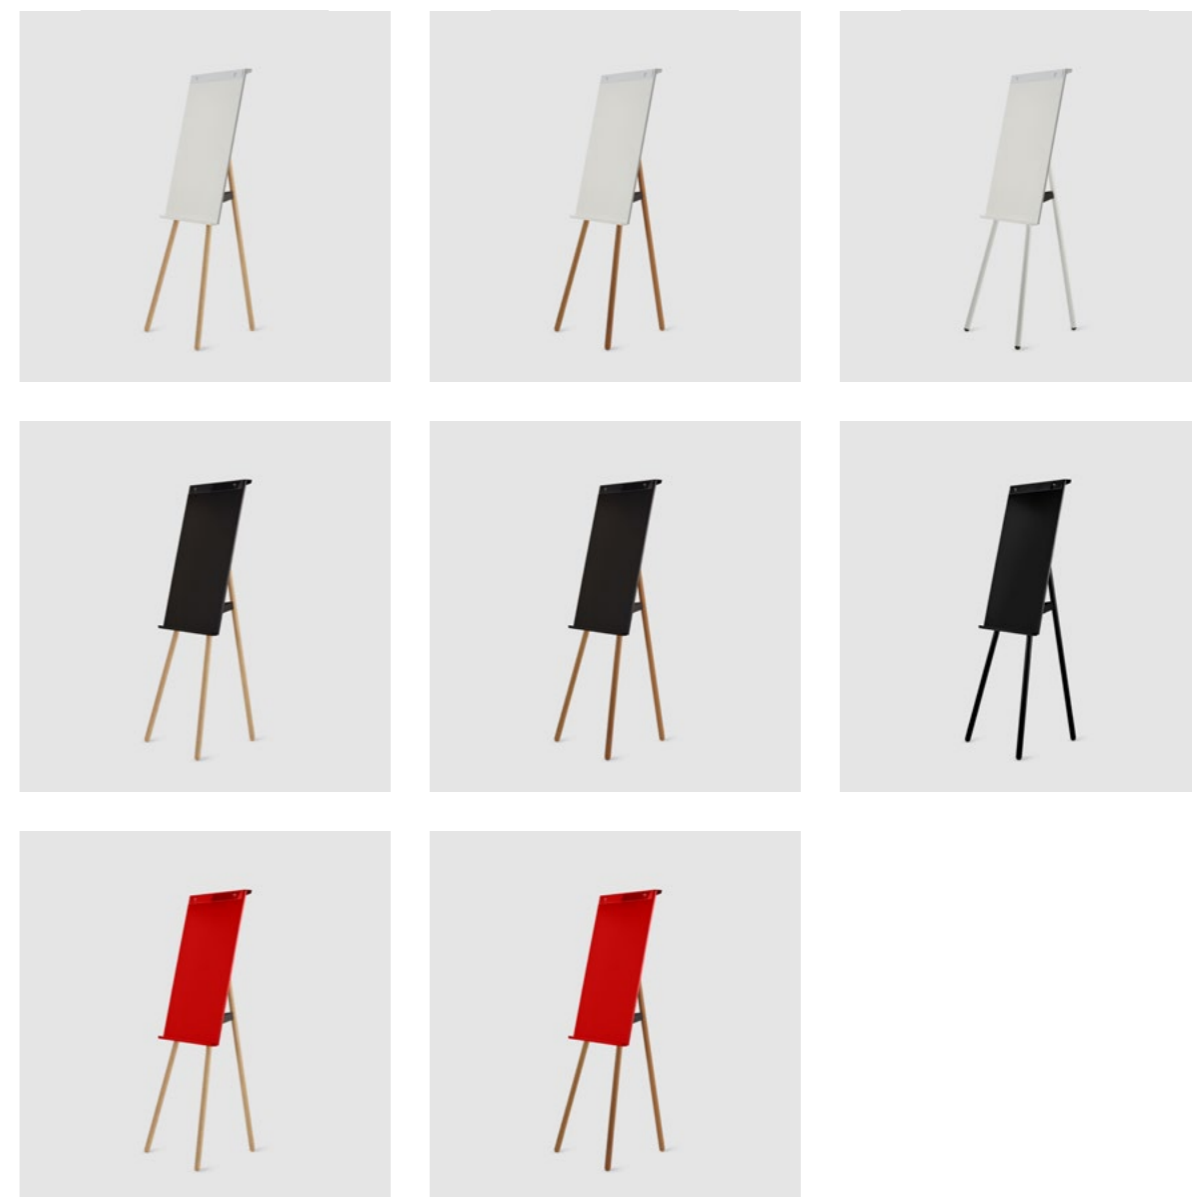

## Foldable

Foldable is easy to move and convenient to store, if it should not be used after all. The middle of the three legs can be easily folded and fixed with a magnet -when folded Foldable has a depth of only 10 cm.

### Materials

Structure	Solid wood or aluminum
Board	Sheet steel, powder coated
Tear bar	Polycarbonat, transparent

### Options

Colour Board

Structure

Desired color according to RAL color palette possible on request

[www.roomours.de/foldable](http://www.roomours.de/foldable)

Article number	Structure	Colour Board	
FFA-WT.A	Ash	Traffic white RAL 9016	○
FFA-WT.O	Oak	Traffic white RAL 9016	○
FFA-WT	Alu	Traffic white RAL 9016	○
FFA-BK.A	Ash	Jet black RAL 9005	●
FFA-BK.O	Oak	Jet black RAL 9005	●
FFA-BK	Alu	Jet black RAL 9005	●
FFA-RD.A	Ash	Traffic red RAL 3020	●
FFA-RD.O	Oak	Traffic red RAL 3020	●