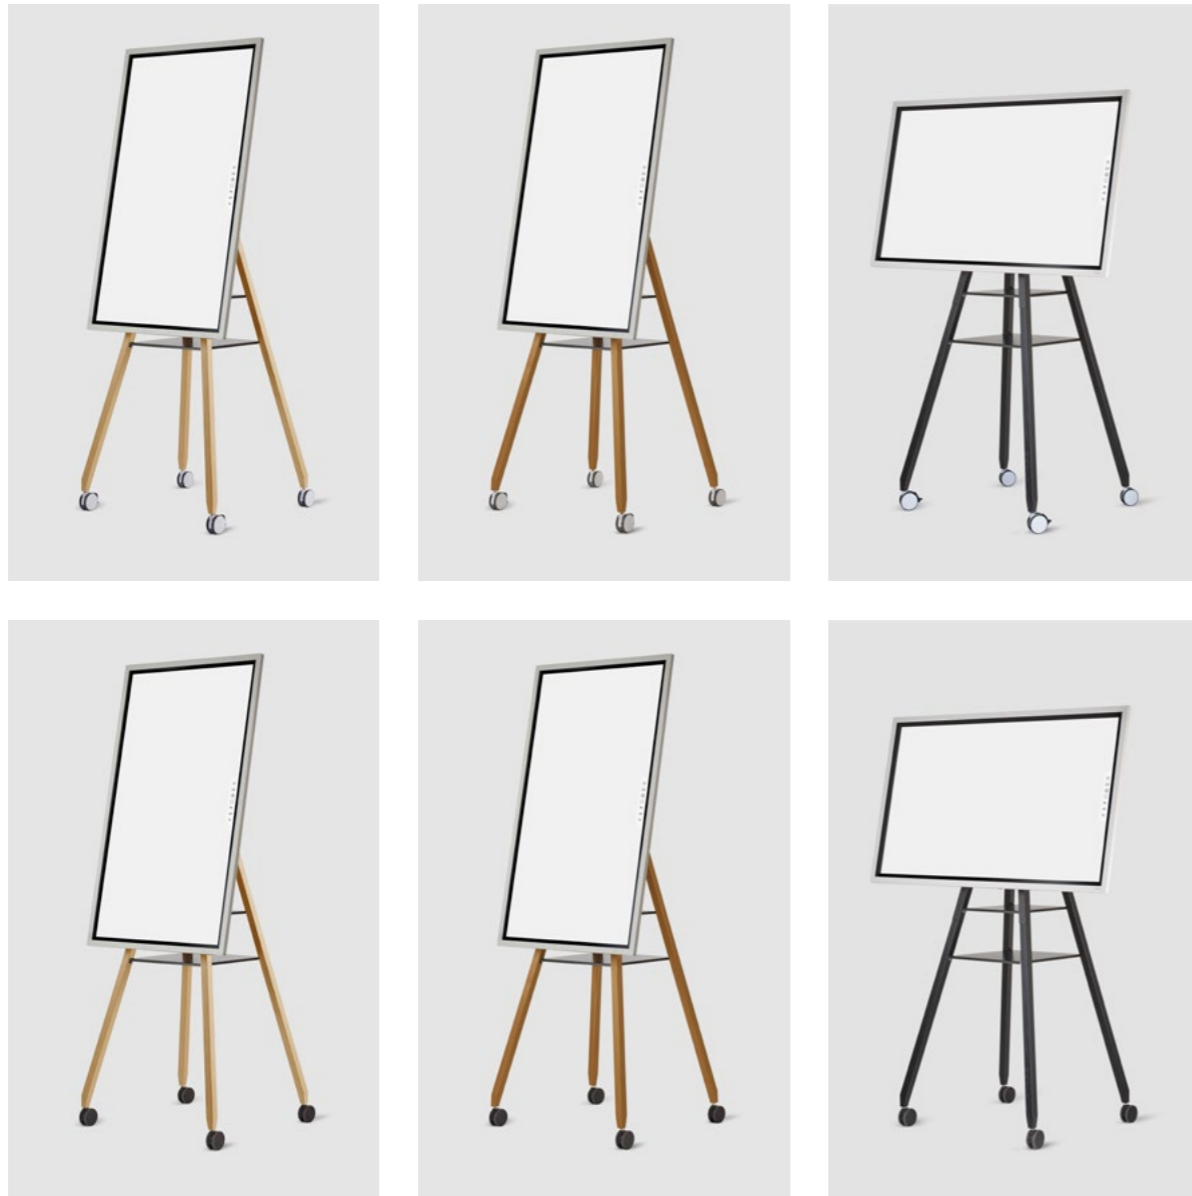

Flip It

Flip It is designed so that the screen can be rotated clockwise by 90°. An integrated power strip with three sockets and a 3 or 5 meter power cable provides the necessary connectivity for various forms of digital collaboration. Flip It is especially suitable for the Samsung Flip 55" and 65" models.

Details without display

Dimensions HxWxD in cm	180 x 72 x 70
Suitable for	Samsung Flip 2 55" and 65"
Weight	12 kg

Materials

Structure	Solid wood Oak or Ash
Steel elements	Sheet steel, powder coated

Shipping details

Volume shipping weight	38 kg
Packages	3
Shipping method	Freight forwarding

Options

Wood	
Castor colors	

Flip It

Article number	Wood	Castors
FI-BK.A.1	Ash	White
FI-BK.O.1	Oak	White
FI-BK.BK.1	Ash, stained black	White
FI-BK.A.2	Ash	Black
FI-BK.O.2	Oak	Black
FI-BK.BK.2	Ash, stained black	Black