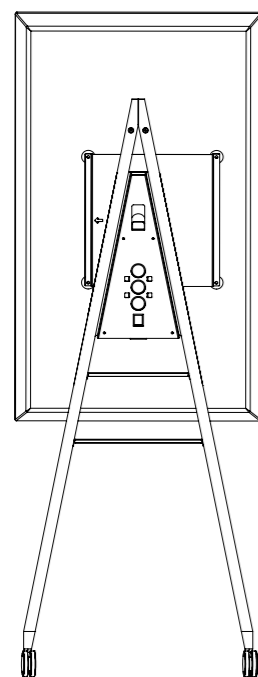

Flip It

Flip It is designed so that the screen can be rotated clockwise by 90°. An integrated power strip with three sockets and a 3 or 5 meter power cable provides the necessary connectivity for various forms of digital collaboration. Flip It is especially suitable for the Samsung Flip 55" and 65" models.

Details without display

Dimensions HxWxD in cm	180 x 72 x 70
Suitable for	Samsung Flip 2 55" and 65"
Weight	12 kg

Materials

Structure	Solid wood Oak or Ash
Steel elements	Sheet steel, powder coated

Shipping details

Volume shipping weight	38 kg
Packages	3
Shipping method	Freight forwarding

Options

Wood	
Castor colors	

Flip It

Article number	Wood	Castors
FI-BK.A.1	Ash	White
FI-BK.O.1	Oak	White
FI-BK.BK.1	Ash, stained black	White
FI-BK.A.2	Ash	Black
FI-BK.O.2	Oak	Black
FI-BK.BK.2	Ash, stained black	Black