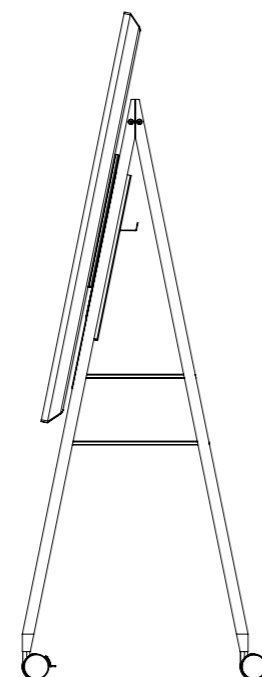

Flip It

Flip It is designed so that the screen can be rotated clockwise by 90°. An integrated power strip with three sockets and a 3 or 5 meter power cable provides the necessary connectivity for various forms of digital collaboration. Flip It is especially suitable for the Samsung Flip 55" and 65" models.

Details without display

Dimensions HxWxD in cm	180 x 72 x 70
Suitable for	Samsung Flip 2 55" and 65"
Weight	12 kg

Materials

Structure	Solid wood Oak or Ash
Steel elements	Sheet steel, powder coated

Shipping details

Volume shipping weight	38 kg
Packages	3
Shipping method	Freight forwarding

Options

Wood	
Castor colors	

Flip It

Article number	Wood	Castors
FI-BK.A.1	Ash	White
FI-BK.O.1	Oak	White
FI-BK.BK.1	Ash, stained black	White
FI-BK.A.2	Ash	Black
FI-BK.O.2	Oak	Black
FI-BK.BK.2	Ash, stained black	Black