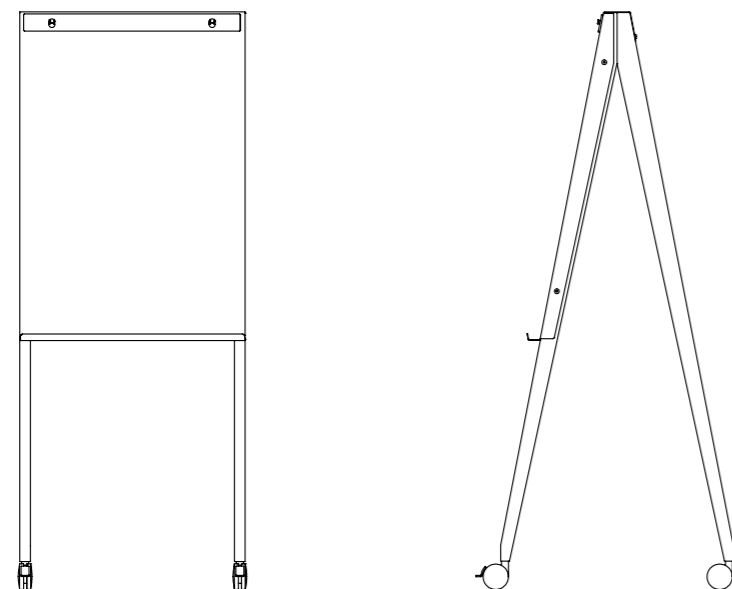

Details

Dimensions HxWxD in cm	180 x 71 x 73
Surface board	71 cm x 102 cm
Weight	25 kg
Hole spacing block	50 cm

Materials

Structure	Solid wood (Oak or Ash)
Board	Sheet steel, powder coated
Tear bar	Polycarbonat, transparent

Shipping details

Volume shipping weight	45 kg
Packages	3
Shipping method	Freight forwarding

Options

Colour Board	
Woods	
Castor colors	
Desired color according to RAL color palette possible on request	

Charter on Tour