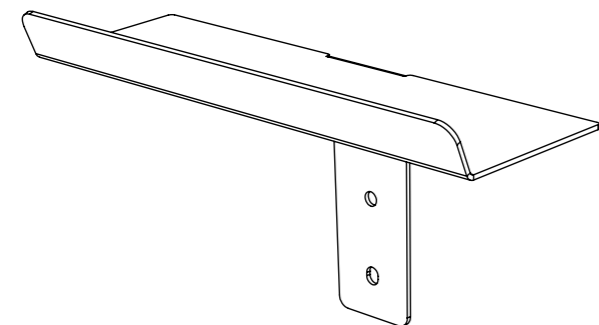

Pen tray Keep It

With Keep It everything has its place - the tray keeps pen Width sponge always handy for the next use. Simple Width clear in its form, the practical tray is the perfect add-on for all our mobile boards.

Details

Dimensions H x W x D	14 x 24 x 9 cm
Suitable for	Chalk Talk Glassworks Pin Up on Tour Write It on Tour
Material	Sheet steel, powder coated

Shipping details

Volume shipping weight	2 kg
Packages	1
Shipping method	Paket

Options

Colours	☐ ☐ ☐ ☐ ☐ ☐

Article number	Colour	
KI-WT	Traffic white RAL 9016	☐
KI-BK	Jet black RAL 9016	☐
KI-ED	Traffic red RAL 3020	☐
KI-GN	Yellow green RAL 6018	☐
KI-GR	Stone grey RAL 7030	☐
KI-YE	Zinc yellow RAL 1018	☐