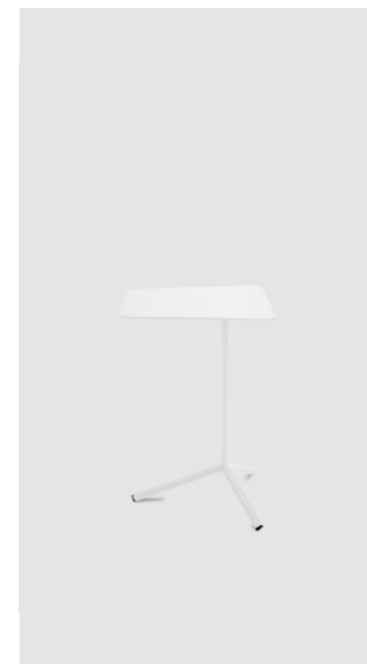

roomours

By your Side

From one cast, completely pure Width yet as universal as a Moleskine - By your Side is always u everywhere at hand. A tray for almost everything - from drinking glass to the block to the laptop and thus yet incredibly versatile.

Details

| | |
|----------------------|-----------------|
| Dimensions H x W x D | 66 x 36 x 40 cm |
| Load capacity | 5 kg |
| Weight | 6 kg |

Materials

| | |
|-------|---------------|
| Stahl | powder coated |
|-------|---------------|

www.roomours.de/by-your-side

| Article number | Colour | |
|----------------|--------------------|----------------------------------|
| ByS-WT | Traffic white 9016 | <input type="radio"/> |
| ByS-BK | Jet black 9005 | <input checked="" type="radio"/> |
| ByS-RD | Traffic red 3020 | <input type="radio"/> |