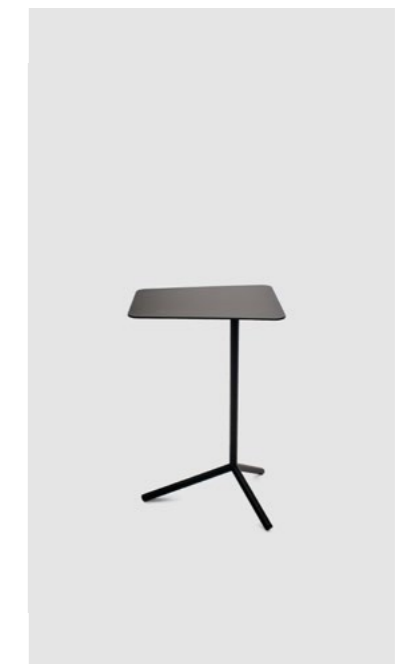

roomours

By your Side

From one cast, completely pure Width yet as universal as a Moleskine - By your Side is always u everywhere at hand. A tray for almost everything - from drinking glass to the block to the laptop and thus yet incredibly versatile.

Details

| | |
|----------------------|-----------------|
| Dimensions H x W x D | 66 x 36 x 40 cm |
| Load capacity | 5 kg |
| Weight | 6 kg |

Materials

| | |
|-------|---------------|
| Stahl | powder coated |
|-------|---------------|

www.roomours.de/by-your-side

| Article number | Colour | |
|----------------|--------------------|----------------------------------|
| ByS-WT | Traffic white 9016 | <input type="radio"/> |
| ByS-BK | Jet black 9005 | <input checked="" type="radio"/> |
| ByS-RD | Traffic red 3020 | <input type="radio"/> |