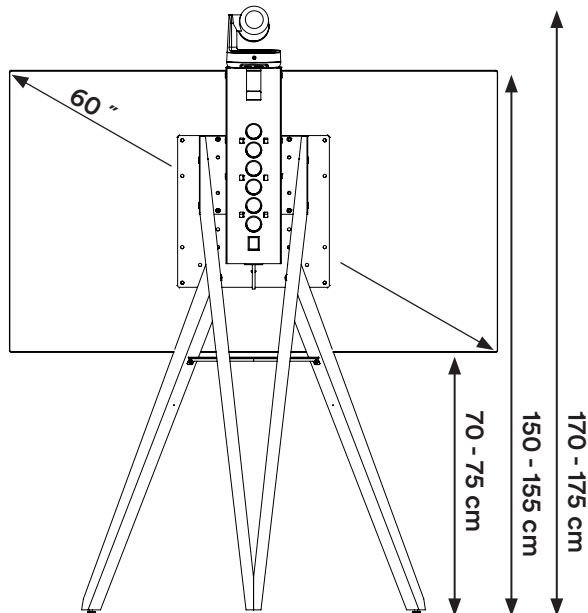

## Front Row X / Front Row X on Tour

Front Row X

Center Position

Min. Position

Max. Position

## Front Row X / Front Row X on Tour

Front Row X mit Rollen / on castors

Center Position

Min. Position

Max. Position

Camera Plate 01  
(Grandstream)

Camera Plate 02  
(Logitech)

First Tray

Second Tray

The distance between the first and the second tray is 12 cm.