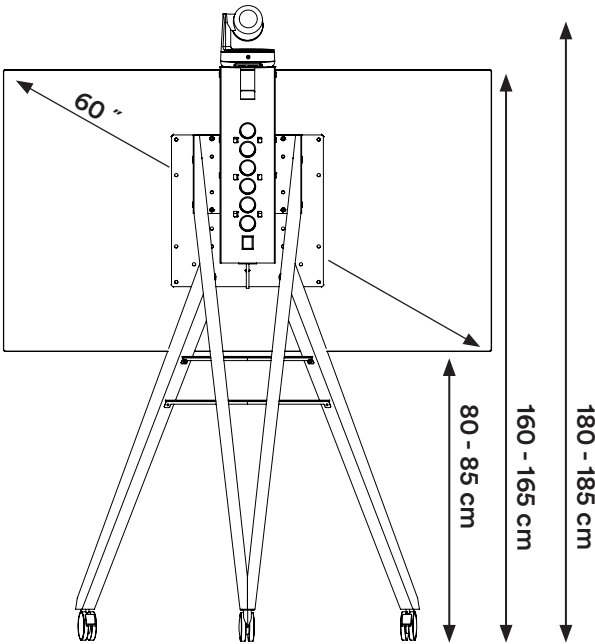

## Front Row X / Front Row X on Tour

Front Row X mit Rollen / on castors

Center Position

Min. Position

Max. Position

Camera Plate 01  
(Grandstream)

Camera Plate 02  
(Logitech)

First Tray

Second Tray

The distance between the first and the second tray is 12 cm.