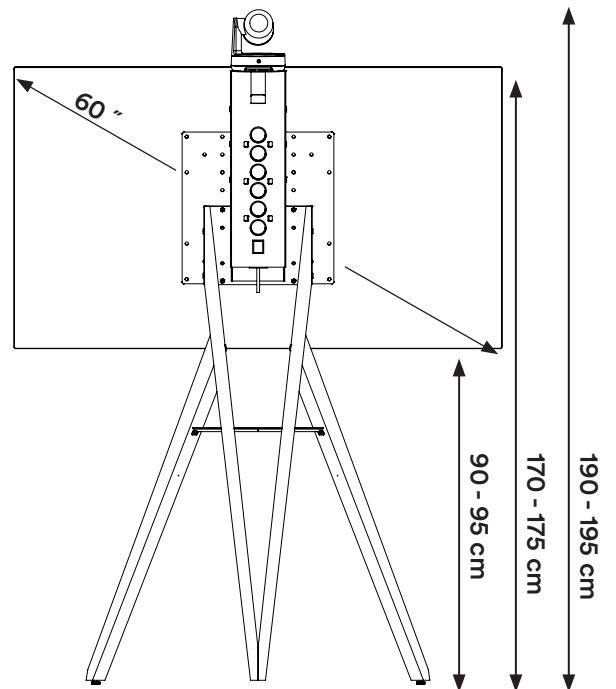

## Front Row X / Front Row X on Tour

Front Row X

Center Position

Min. Position

Max. Position

## Front Row X / Front Row X on Tour

Front Row X mit Rollen / on castors

Center Position

Min. Position

Max. Position

Camera Plate 01  
(Grandstream)

Camera Plate 02  
(Logitech)

First Tray

Second Tray

The distance between the first and the second tray is 12 cm.