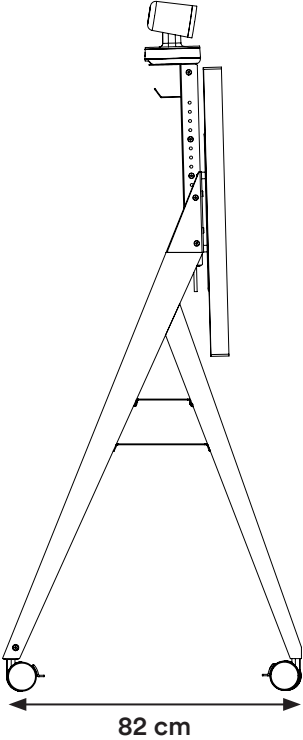

## Front Row X / Front Row X on Tour

Front Row X

Center Position

Min. Position

Max. Position

## Front Row X / Front Row X on Tour

Front Row X mit Rollen / on castors

Center Position

Min. Position

Max. Position

Camera Plate 01  
(Grandstream)

Camera Plate 02  
(Logitech)

First Tray

Second Tray

The distance between the first and the second tray is 12 cm.