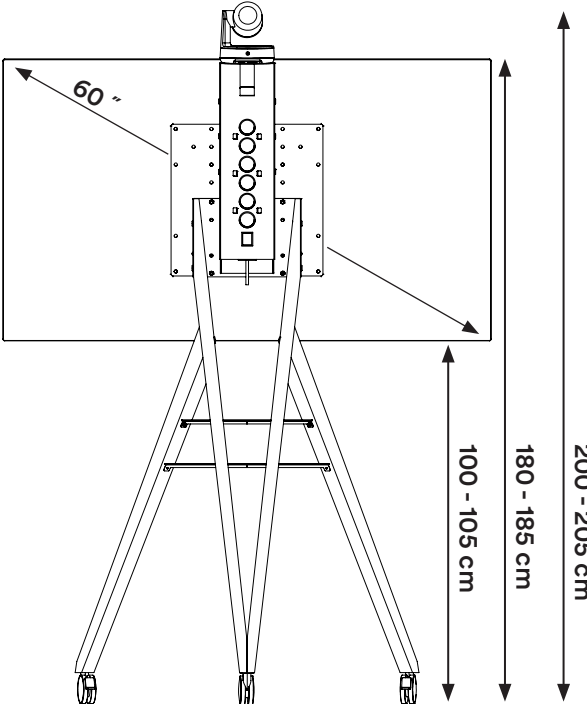

## Front Row X / Front Row X on Tour

Front Row X mit Rollen / on castors

Center Position

Min. Position

Max. Position

Camera Plate 01  
(Grandstream)

Camera Plate 02  
(Logitech)

First Tray

Second Tray

The distance between the first and the second tray is 12 cm.