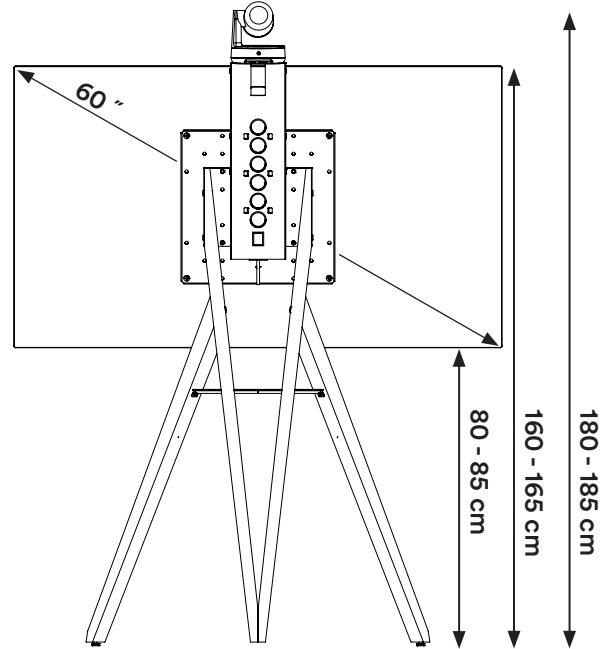

## Front Row X / Front Row X on Tour

Front Row X

Center Position

Min. Position

Max. Position

## Front Row X / Front Row X on Tour

Front Row X mit Rollen / on castors

Center Position

Min. Position

Max. Position

Camera Plate 01  
(Grandstream)

Camera Plate 02  
(Logitech)

First Tray

Second Tray

The distance between the first and the second tray is 12 cm.