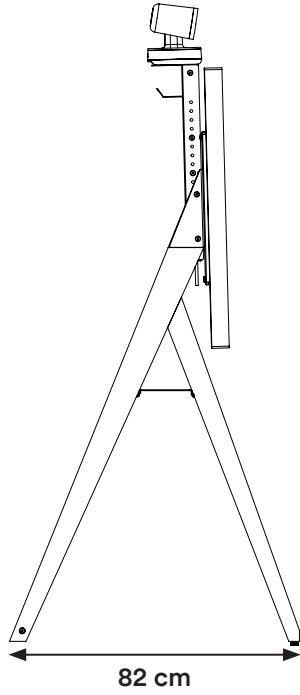

## Front Row X / Front Row X on Tour

Front Row X

Center Position

Min. Position

Max. Position

## Front Row X / Front Row X on Tour

Front Row X mit Rollen / on castors

Center Position

Min. Position

Max. Position

Camera Plate 01  
(Grandstream)

Camera Plate 02  
(Logitech)

First Tray

Second Tray

The distance between the first and the second tray is 12 cm.