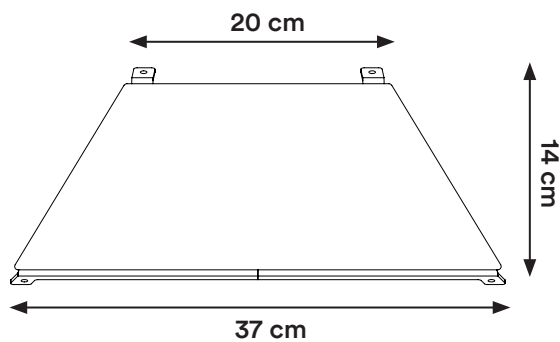

## Front Row X / Front Row X on Tour

Front Row X mit Rollen / on castors

Center Position

Min. Position

Max. Position

Camera Plate 01  
(Grandstream)

Camera Plate 02  
(Logitech)

First Tray

Second Tray

The distance between the first and the second tray is 12 cm.