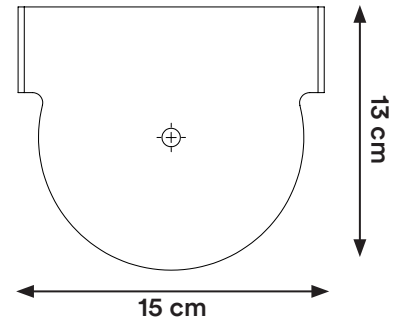

## Front Row X / Front Row X on Tour

Front Row X

Center Position

Min. Position

Max. Position

## Front Row X / Front Row X on Tour

Front Row X mit Rollen / on castors

Center Position

Min. Position

Max. Position

Camera Plate 01  
(Grandstream)

Camera Plate 02  
(Logitech)

First Tray

Second Tray

The distance between the first and the second tray is 12 cm.