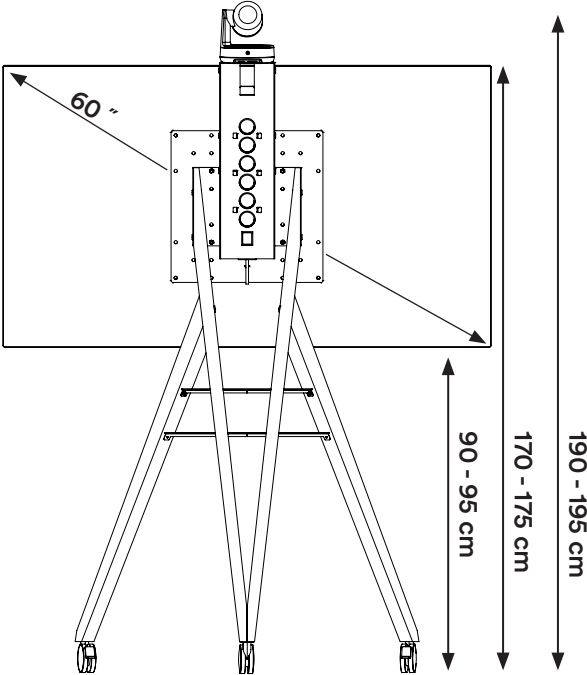

## Front Row X / Front Row X on Tour

Front Row X

Center Position

Min. Position

Max. Position

## Front Row X / Front Row X on Tour

Front Row X mit Rollen / on castors

Center Position

Min. Position

Max. Position

Camera Plate 01  
(Grandstream)

Camera Plate 02  
(Logitech)

First Tray

Second Tray

The distance between the first and the second tray is 12 cm.