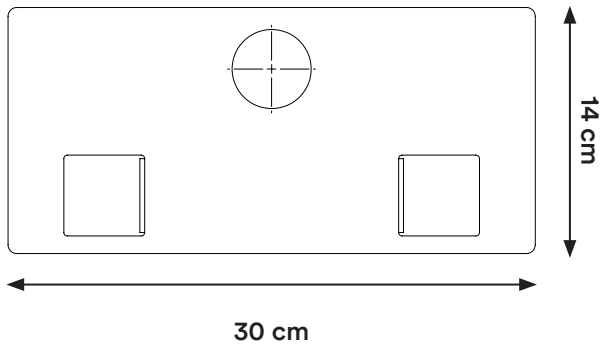

## Front Row X / Front Row X on Tour

Front Row X

Center Position

Min. Position

Max. Position

## Front Row X / Front Row X on Tour

Front Row X mit Rollen / on castors

Center Position

Min. Position

Max. Position

Camera Plate 01  
(Grandstream)

Camera Plate 02  
(Logitech)

First Tray

Second Tray

The distance between the first and the second tray is 12 cm.