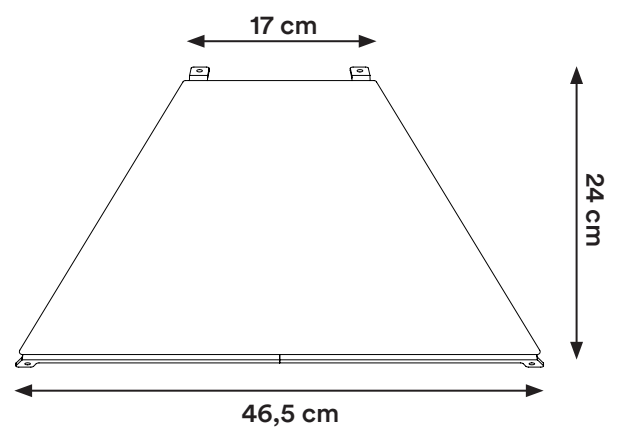

## Front Row X / Front Row X on Tour

Front Row X mit Rollen / on castors

Center Position

Min. Position

Max. Position

Camera Plate 01  
(Grandstream)

Camera Plate 02  
(Logitech)

First Tray

Second Tray

The distance between the first and the second tray is 12 cm.