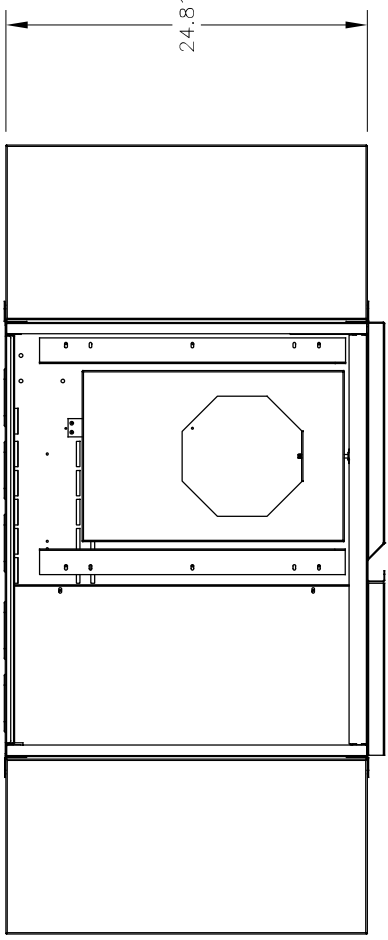

TWIN EAGLES GRILL BASE WITH STORAGE DRAWERS

MODEL	A	B	C
TEGB30SD-B	29.82	11.82	17.82
TEGB36SD-B	35.82	17.82	17.82
TEGB42SD-B	41.82	23.82	17.82
TEGB54SD-B	53.82	23.82	14.82

* Note : 54" Grill Base has two door panel.