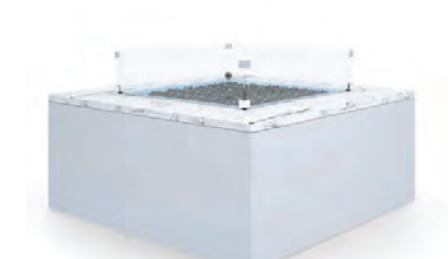

42" SQUARE FIRE TABLE
SKU: 6706-SFT4242
42" W x 42" D x 18" H

OPTIONAL GLASS SURROUND
SKU: 6003-G2828
28" W x 28" D x 6" H