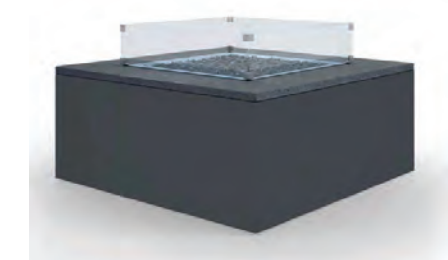

BALI FIRE BOWL
6003-FT36BWL
36" W x 36" D x 17" H

OPTIONAL GLASS SURROUND
SKU: 6003-G23R
23" W x 23" D x 7" H

VEGAS
STONE

FIRE TABLES

VEGAS

The Vegas Collection offers ease of outdoor dining and entertainment with its low maintenance sling and aluminum frame. Vegas is crafted in colorfast, tear-resistant textilene, with a scratch resistant Graphite powder-coated frame. Stackable frames lend to simple storage, with a linear open design that exudes modern sensibility.

ABSOLUTE GRANITE

CARRARA MARBLE

60" RECTANGULAR FIRE TABLE
SKU: 6805-SFT6030
60" W x 30" D x 17" H

OPTIONAL GLASS SURROUND
SKU: 6003-G4815
48" W x 15" D x 6" H

42" SQUARE FIRE TABLE
SKU: 6805-SFT4242
42" W x 42" D x 18" H