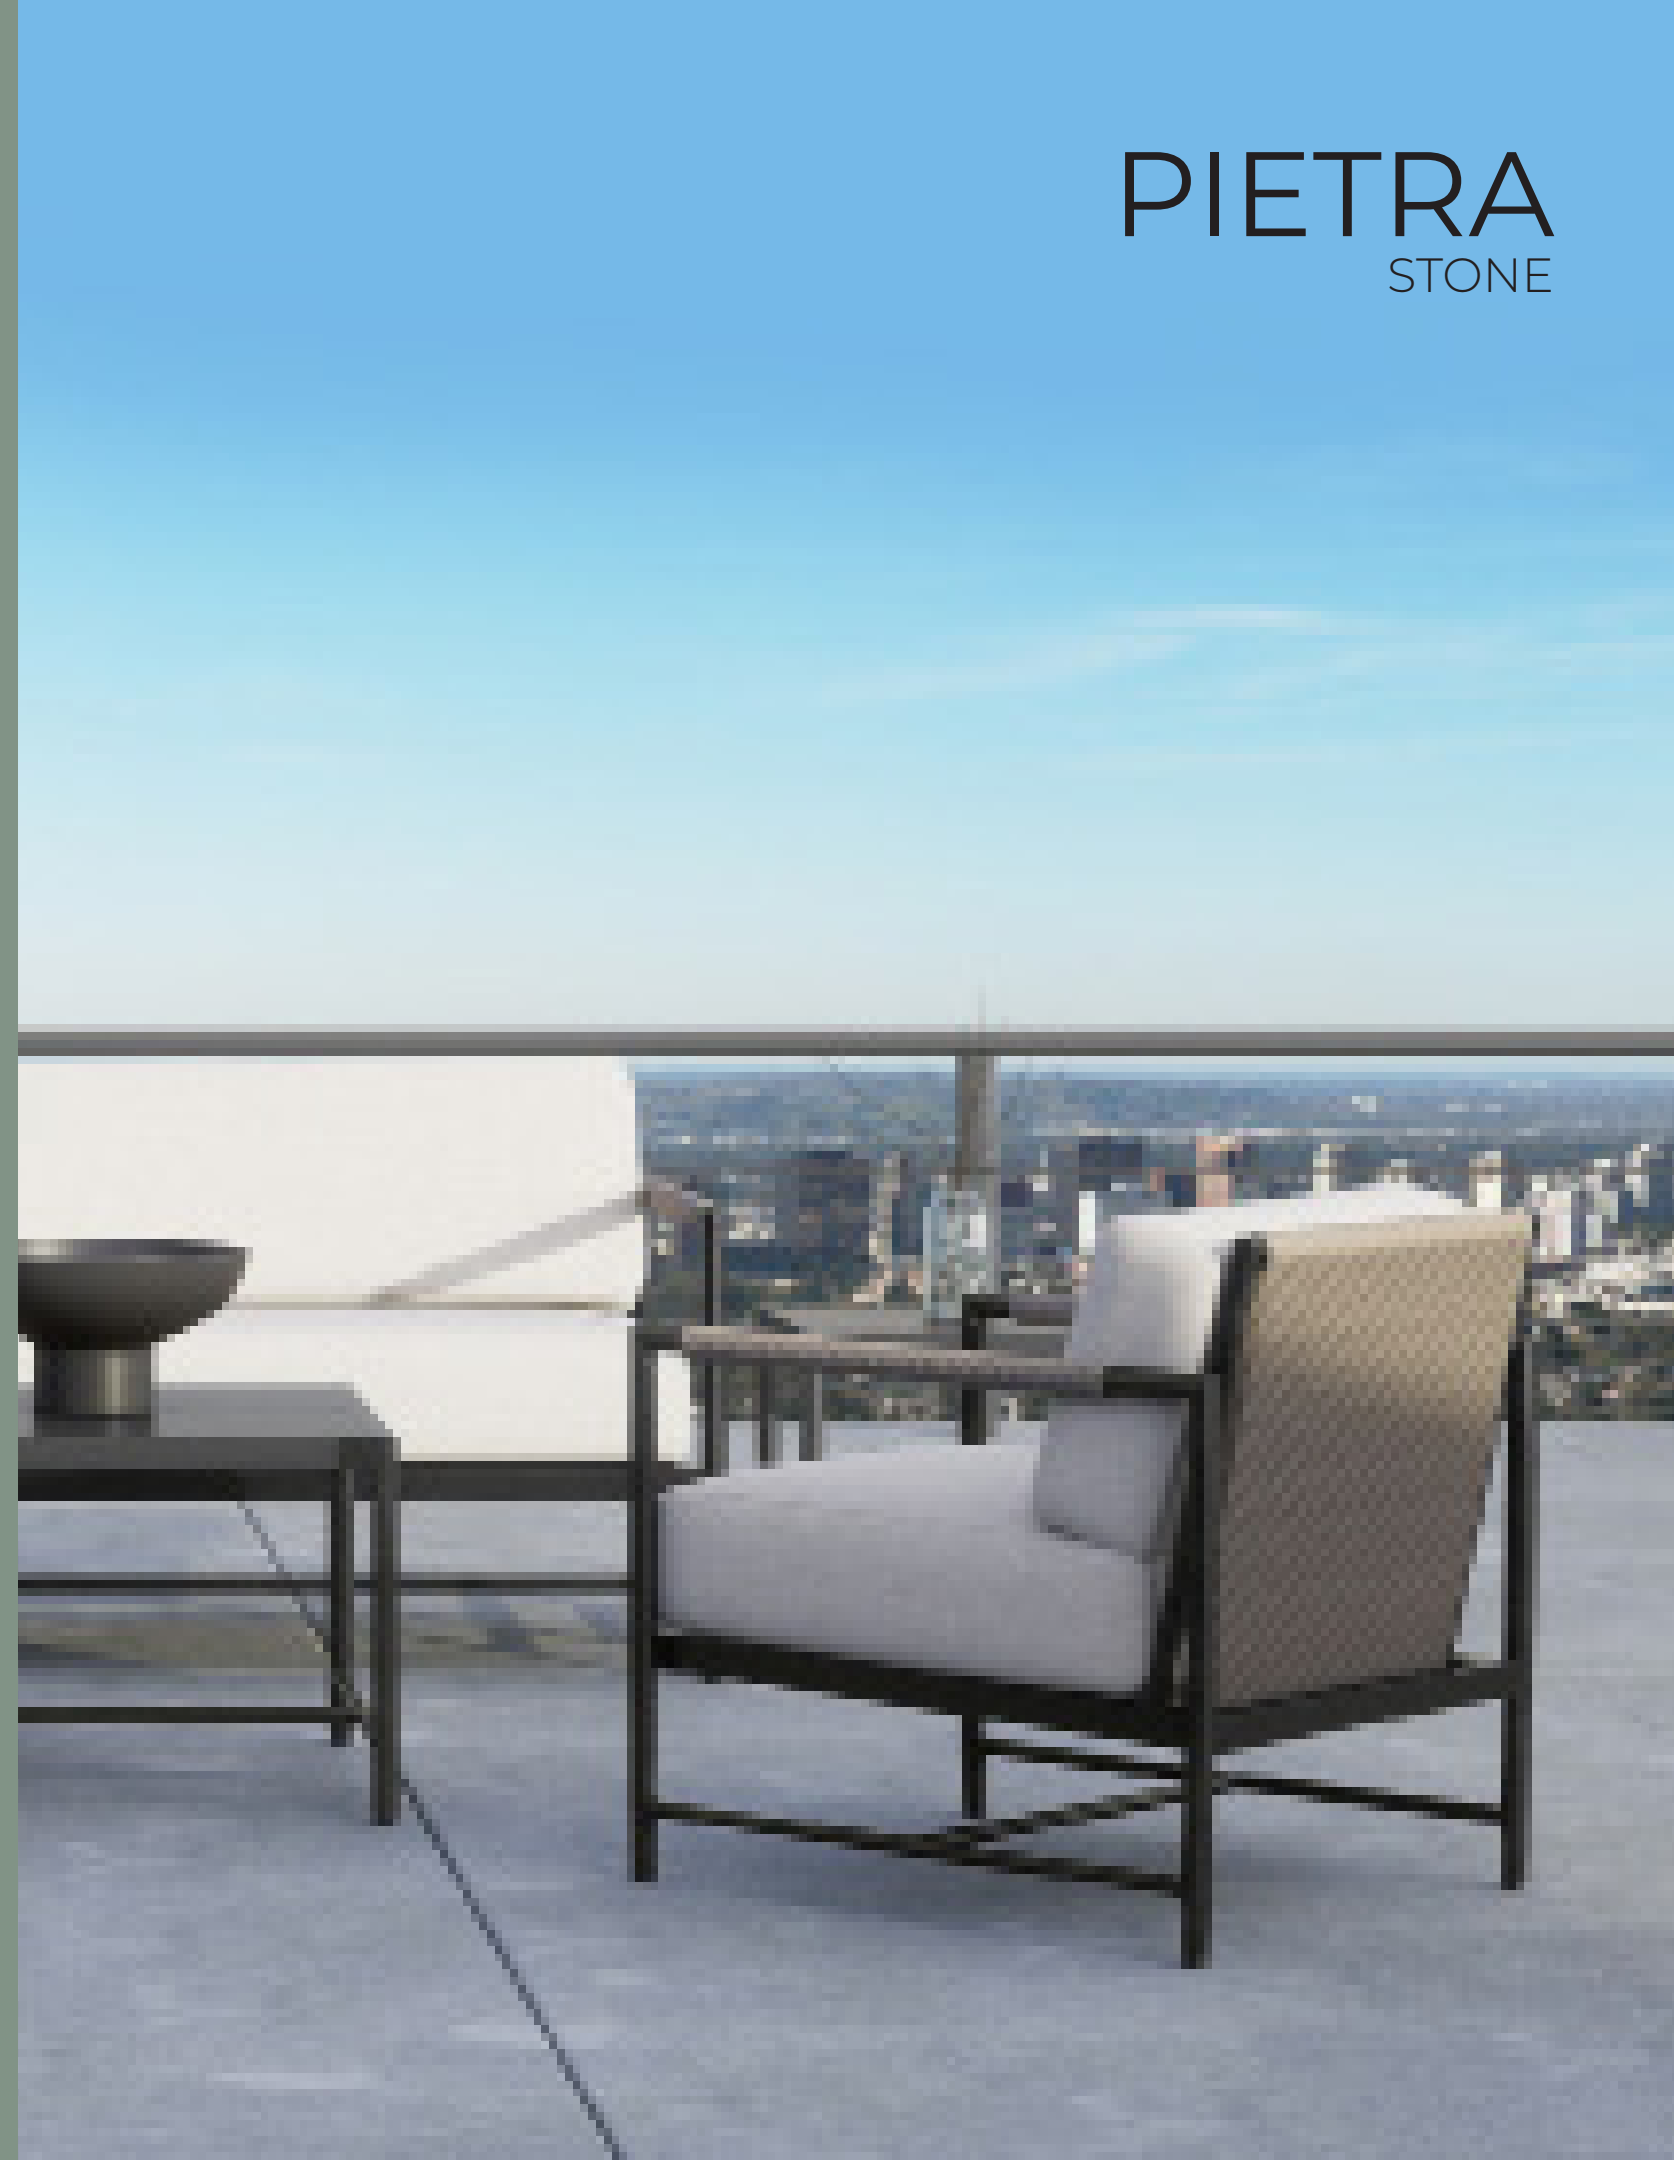

PIETRA
STONE

PIETRA

Informed by mid-century design, Pietra incorporates the best of classic proportions with modern materials. Inspired by the subtle tones of natural stone, Pietra is rendered in a matte graphite aluminum with heathered Shale all-weather rope. Pietra features a rounded tube frame and mid-rise back, that is perfectly scaled for smaller spaces and casts a compelling profile.