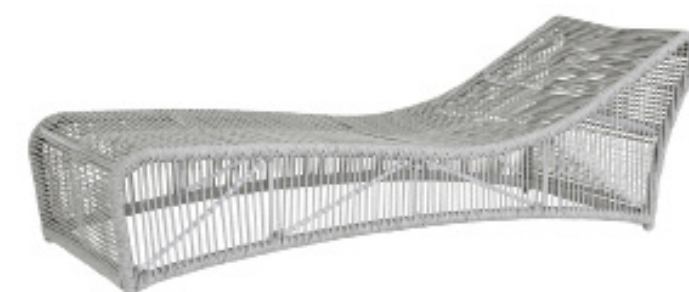

CUSHIONLESS CHAISE
SKU: 4402-9
28" W x 77" D x 24" H