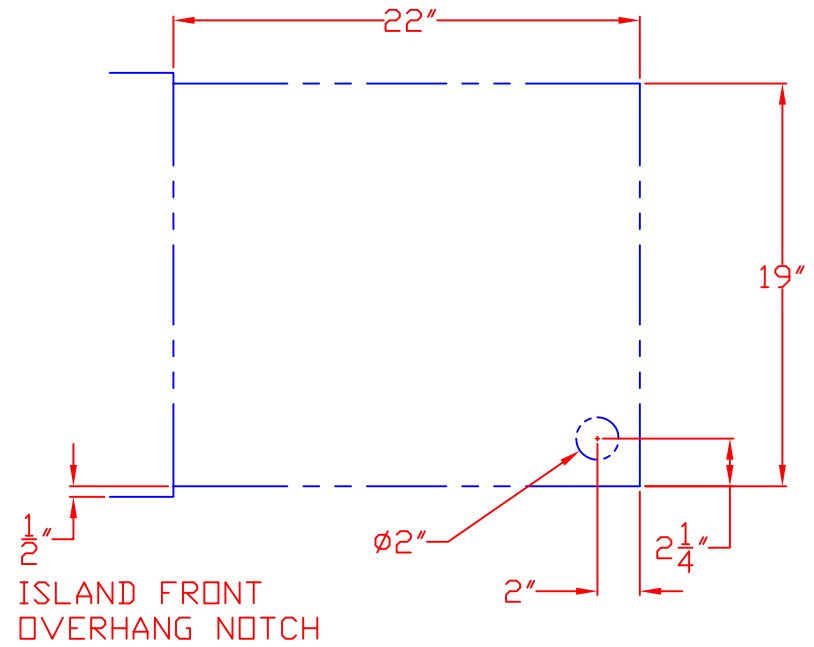

1/20/10

LYNX POWER BURNER LPB W/ DIMENSIONS

ISLAND CUTOUT
IN BLUE

1/20/10

LYNX POWER BURNER
LPB
ISLAND CUTOUT

TOP VIEW

FRONT VIEW

SIDE VIEW