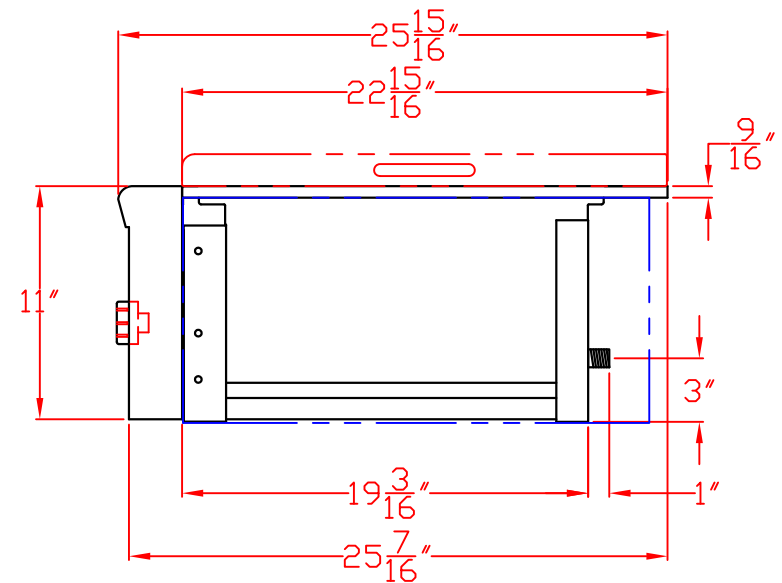

1/20/10

LYNX POWER BURNER LPB W/ DIMENSIONS

ISLAND CUTOUT
IN BLUE

1/20/10

LYNX POWER BURNER
LPB
ISLAND CUTOUT

TOP VIEW

FRONT VIEW

SIDE VIEW