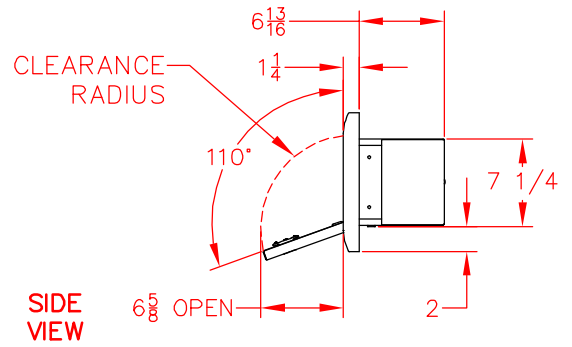

LTWL - TOWEL HOLDER UTILITY DRAWER PRODUCT DIMENSIONS

CUTOUT DIMENSIONS