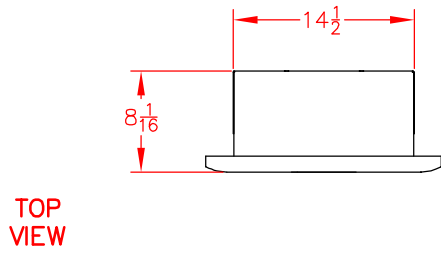

LTWL - TOWEL HOLDER UTILITY DRAWER PRODUCT DIMENSIONS

CUTOUT DIMENSIONS