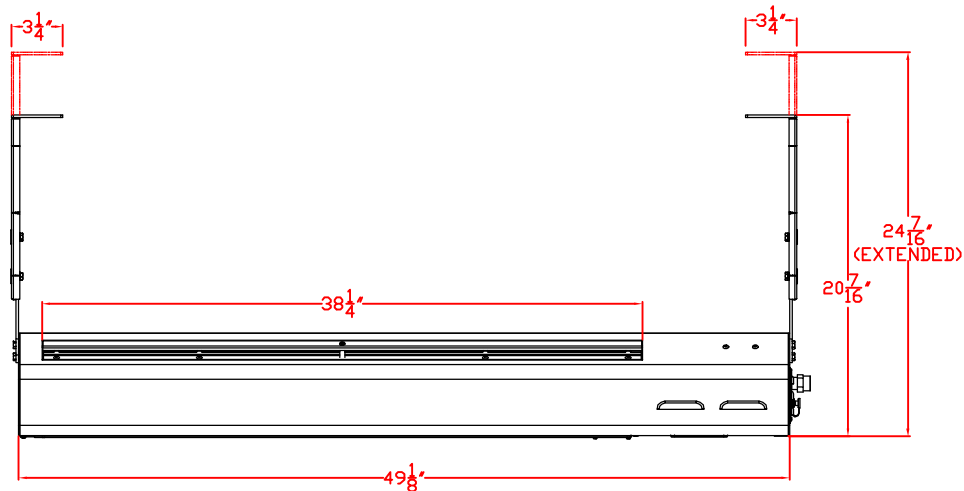

3/5/13

LYNX 48 IN. EAVE MOUNT PATIO HEATER
MODEL LHEM48
WITH DIMENSIONS

TOP VIEW

FRONT VIEW

SIDE VIEW