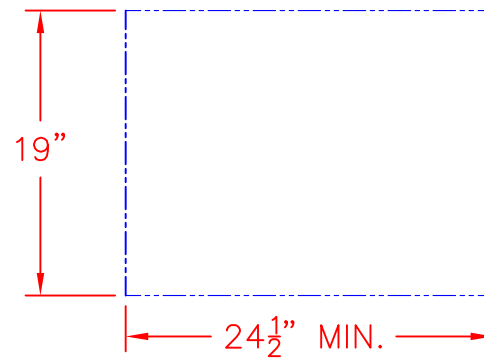

LYNX 30 IN. TRASH STORAGE ACCESSORY
MODEL LTA30
ISLAND CUTOUT

ISLAND CUTOUT
IN BLUE

TOP VIEW

FRONT VIEW

SIDE VIEW

LYNX 30 IN. TRASH STORAGE ACCESSORY
MODEL LTA30
W/ DIMENSIONS

ISLAND CUTOUT
IN BLUE