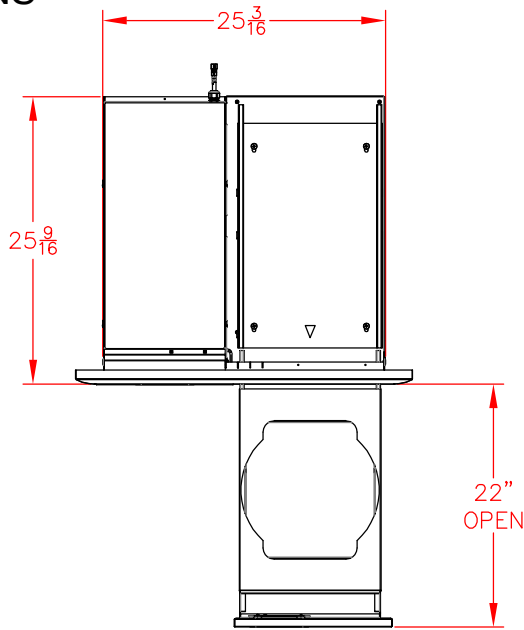

LTA30-4 TRASH STORAGE ACCESSORY, 30"

PRODUCT DIMENSIONS

TOP VIEW

FRONT VIEW

SIDE VIEW

CUTOUT DIMENSIONS