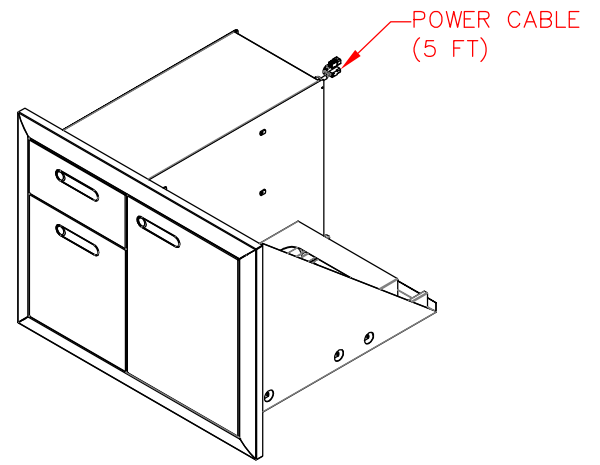

LTA30-4 TRASH STORAGE ACCESSORY, 30"

PRODUCT DIMENSIONS

TOP VIEW

FRONT VIEW

SIDE VIEW

CUTOUT DIMENSIONS