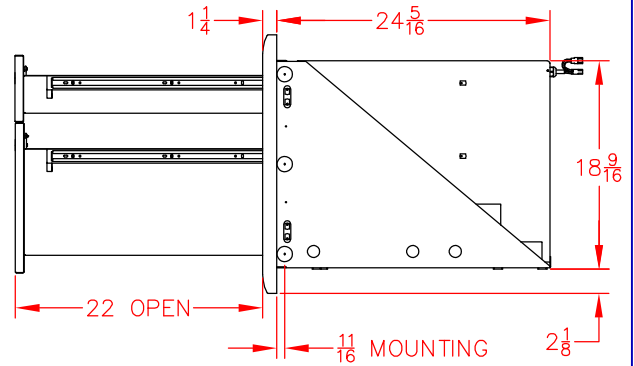

LTA30-4 TRASH STORAGE ACCESSORY, 30"

PRODUCT DIMENSIONS

TOP VIEW

FRONT VIEW

SIDE VIEW

CUTOUT DIMENSIONS