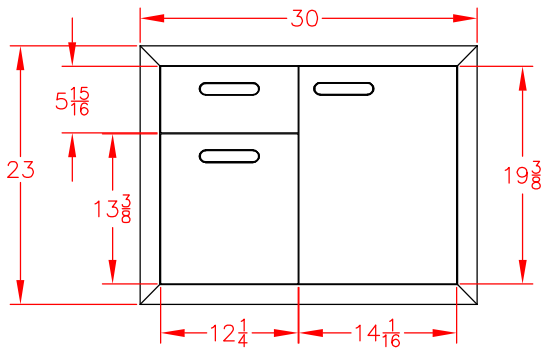

LTA30-4 TRASH STORAGE ACCESSORY, 30"

PRODUCT DIMENSIONS

TOP VIEW

FRONT VIEW

SIDE VIEW

CUTOUT DIMENSIONS