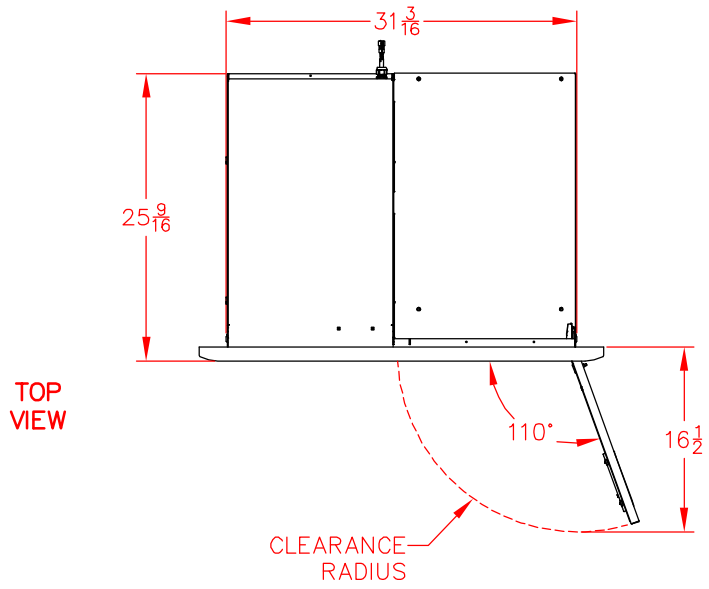

LSA36-4 STORAGE ACCESSORY, 36" PRODUCT DIMENSIONS

CUTOUT DIMENSIONS