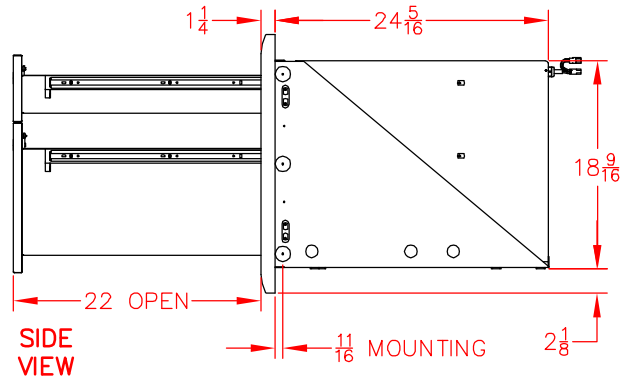

LSA36-4 STORAGE ACCESSORY, 36" PRODUCT DIMENSIONS

CUTOUT DIMENSIONS