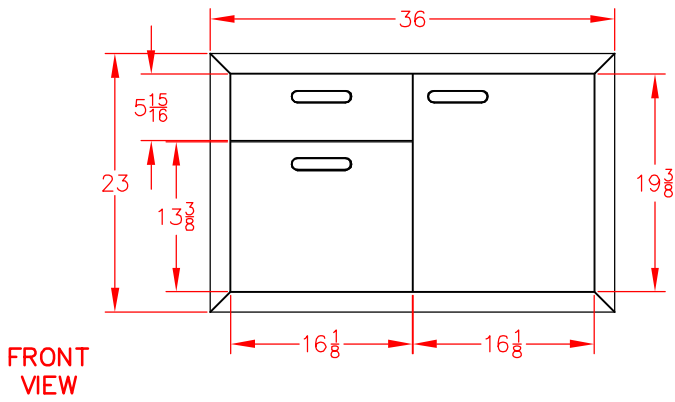

LSA36-4 STORAGE ACCESSORY, 36" PRODUCT DIMENSIONS

CUTOUT DIMENSIONS