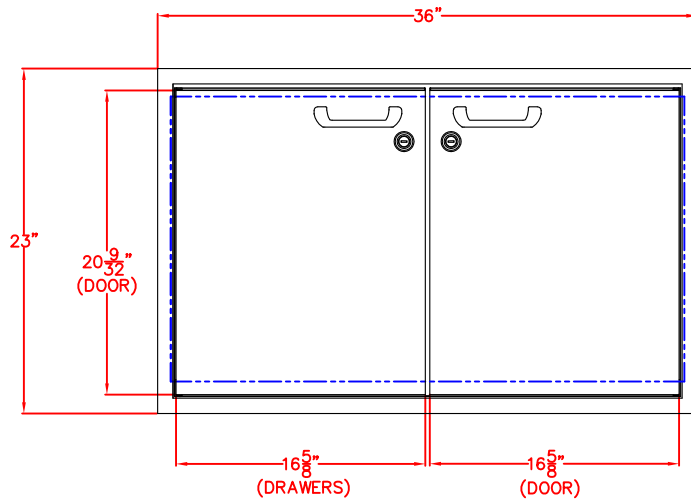

12/09/13

LYNX 36 IN. STORAGE ACCESSORY
MODEL LPA36
W/ DIMENSIONS

ISLAND CUTOUT
IN BLUE

FRONT VIEW

SIDE VIEW

12/09/13

LYNX 36 IN. STORAGE ACCESSORY
MODEL LPA36
ISLAND CUTOUT

ISLAND CUTOUT
IN BLUE

TOP VIEW

FRONT VIEW

SIDE VIEW