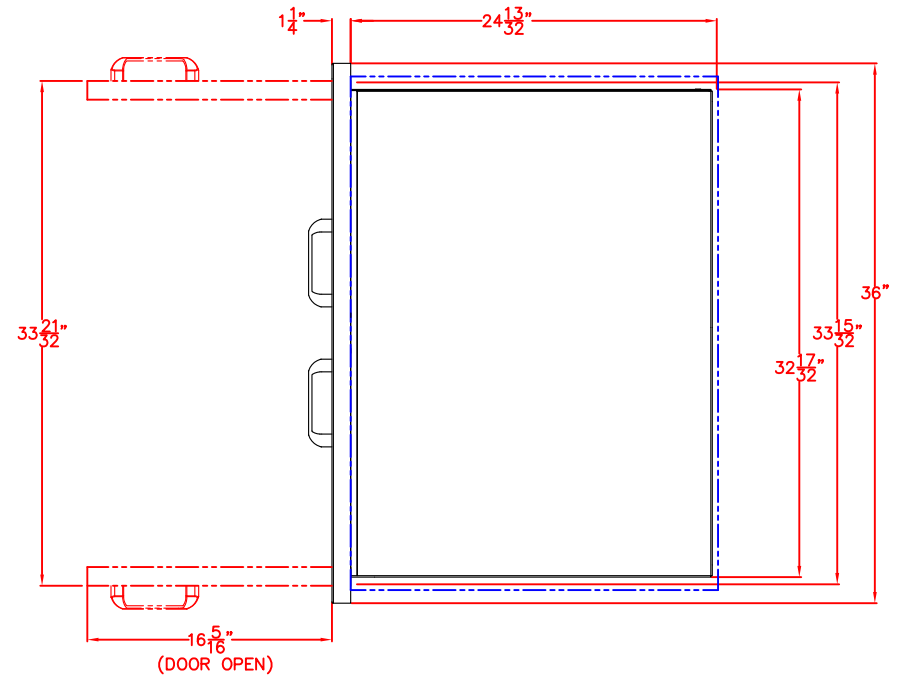

12/09/13

LYNX 36 IN. STORAGE ACCESSORY
MODEL LPA36
W/ DIMENSIONS

ISLAND CUTOUT
IN BLUE

FRONT VIEW

SIDE VIEW

12/09/13

LYNX 36 IN. STORAGE ACCESSORY
MODEL LPA36
ISLAND CUTOUT

ISLAND CUTOUT
IN BLUE

TOP VIEW

FRONT VIEW

SIDE VIEW