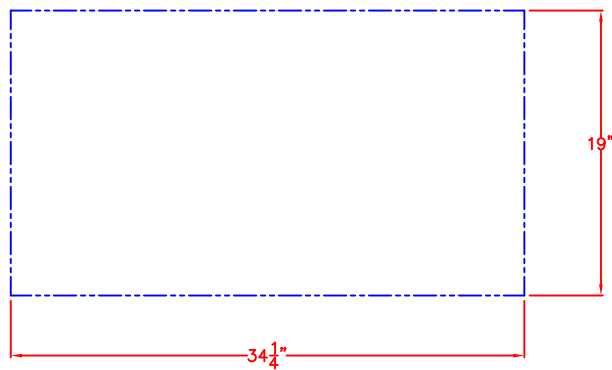

12/09/13

LYNX 36 IN. STORAGE ACCESSORY
MODEL LPA36
W/ DIMENSIONS

ISLAND CUTOUT
IN BLUE

FRONT VIEW

SIDE VIEW

12/09/13

LYNX 36 IN. STORAGE ACCESSORY
MODEL LPA36
ISLAND CUTOUT

ISLAND CUTOUT
IN BLUE

TOP VIEW

FRONT VIEW

SIDE VIEW