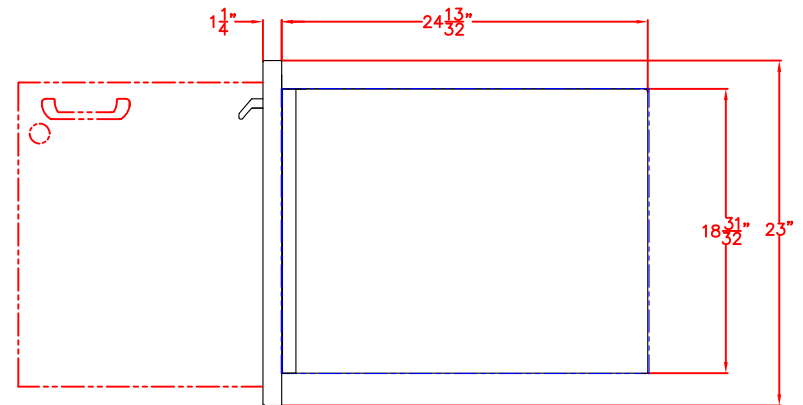

12/09/13

LYNX 36 IN. STORAGE ACCESSORY
MODEL LPA36
W/ DIMENSIONS

ISLAND CUTOUT
IN BLUE

FRONT VIEW

SIDE VIEW

12/09/13

LYNX 36 IN. STORAGE ACCESSORY
MODEL LPA36
ISLAND CUTOUT

ISLAND CUTOUT
IN BLUE

TOP VIEW

FRONT VIEW

SIDE VIEW