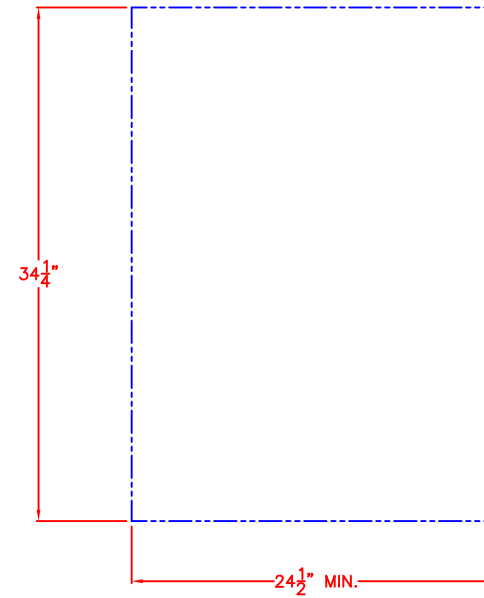

12/09/13

LYNX 36 IN. STORAGE ACCESSORY
MODEL LPA36
W/ DIMENSIONS

ISLAND CUTOUT
IN BLUE

FRONT VIEW

SIDE VIEW

12/09/13

LYNX 36 IN. STORAGE ACCESSORY
MODEL LPA36
ISLAND CUTOUT

ISLAND CUTOUT
IN BLUE

TOP VIEW

FRONT VIEW

SIDE VIEW