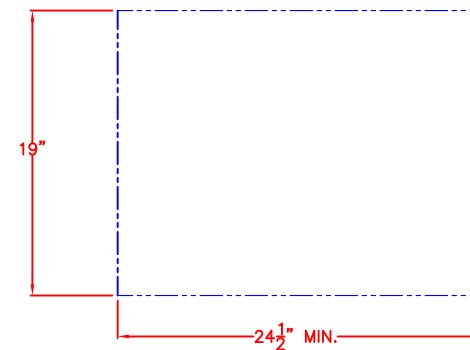

12/09/13

LYNX 36 IN. STORAGE ACCESSORY
MODEL LPA36
W/ DIMENSIONS

ISLAND CUTOUT
IN BLUE

FRONT VIEW

SIDE VIEW

12/09/13

LYNX 36 IN. STORAGE ACCESSORY
MODEL LPA36
ISLAND CUTOUT

ISLAND CUTOUT
IN BLUE

TOP VIEW

FRONT VIEW

SIDE VIEW