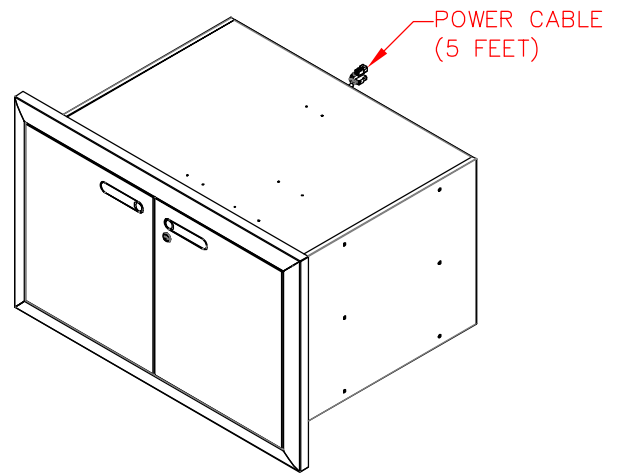

LPA36-4 DRY PANTRY STORAGE, 36"

PRODUCT DIMENSIONS

CUTOUT DIMENSIONS