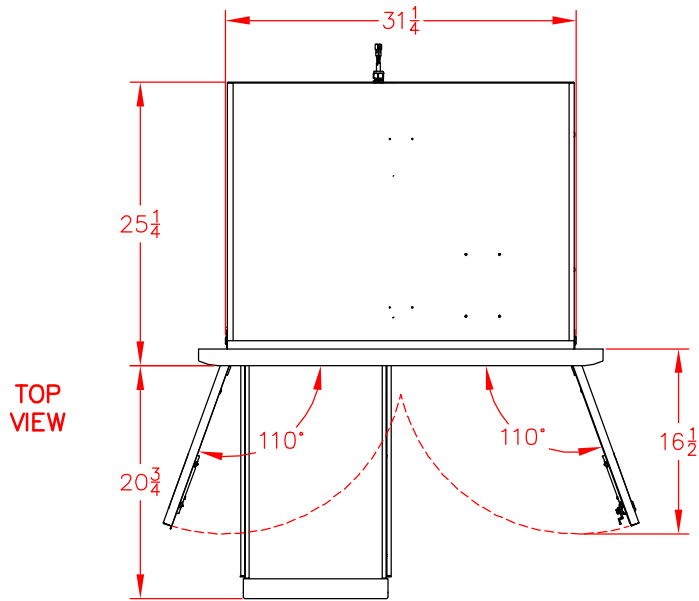

LPA36-4 DRY PANTRY STORAGE, 36"

PRODUCT DIMENSIONS

CUTOUT DIMENSIONS