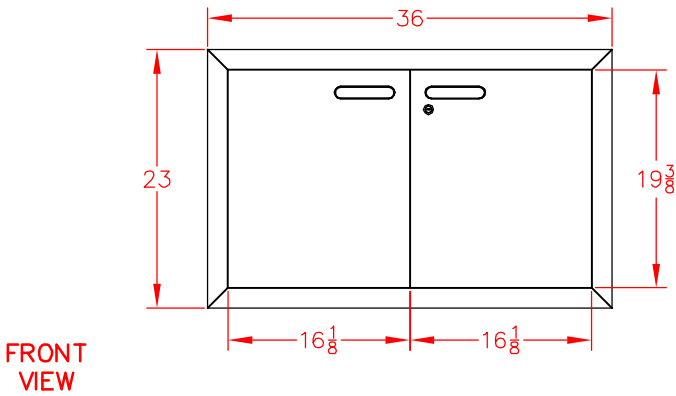

LPA36-4 DRY PANTRY STORAGE, 36"

PRODUCT DIMENSIONS

CUTOUT DIMENSIONS