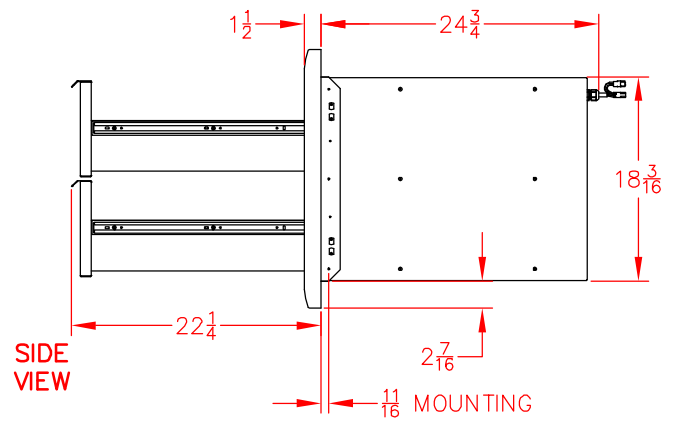

LPA36-4 DRY PANTRY STORAGE, 36"

PRODUCT DIMENSIONS

CUTOUT DIMENSIONS