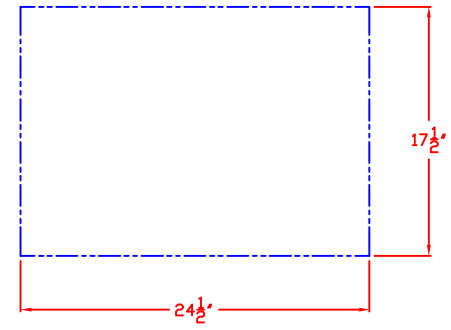

05/15/12

LYNX 19 IN. STORAGE DRAWER
MODEL LDW19
W/ DIMENSIONS

ISLAND CUTOUT
IN BLUE

TOP VIEW

FRONT VIEW

SIDE VIEW

05/15/12

LYNX 19 IN. STORAGE DRAWER
MODEL LDW19
ISLAND CUTOUT

ISLAND CUTOUT
IN BLUE

TOP VIEW

FRONT VIEW

SIDE VIEW