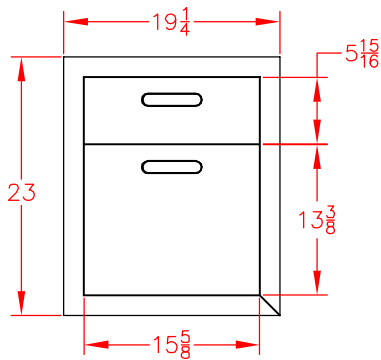

# LDW19-4 DOUBLE DRAWER 19

## PRODUCT DIMENSIONS

TOP VIEW

FRONT VIEW

SIDE VIEW

## CUTOUT DIMENSIONS