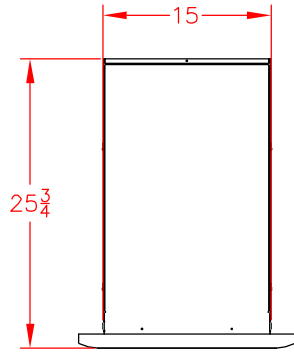

# LDW19-4 DOUBLE DRAWER 19

## PRODUCT DIMENSIONS

TOP VIEW

FRONT VIEW

SIDE VIEW

## CUTOUT DIMENSIONS