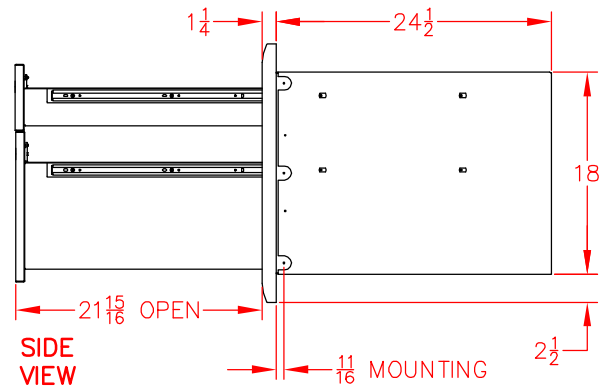

# LDW19-4 DOUBLE DRAWER 19

## PRODUCT DIMENSIONS

TOP VIEW

FRONT VIEW

SIDE VIEW

## CUTOUT DIMENSIONS