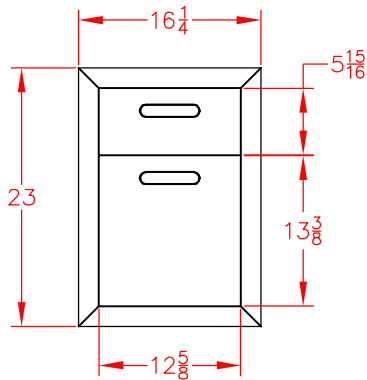

LDW16-4 DOUBLE DRAWER 16"

PRODUCT DIMENSIONS

TOP VIEW

FRONT VIEW

SIDE VIEW

CUTOUT DIMENSIONS