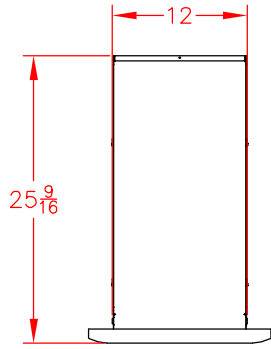

LDW16-4 DOUBLE DRAWER 16"

PRODUCT DIMENSIONS

TOP VIEW

FRONT VIEW

SIDE VIEW

CUTOUT DIMENSIONS