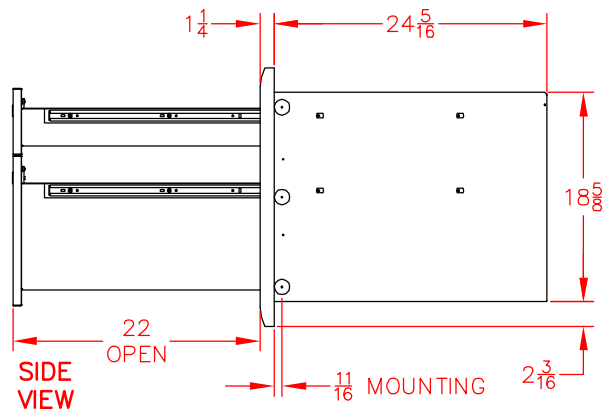

LDW16-4 DOUBLE DRAWER 16"

PRODUCT DIMENSIONS

TOP VIEW

FRONT VIEW

SIDE VIEW

CUTOUT DIMENSIONS