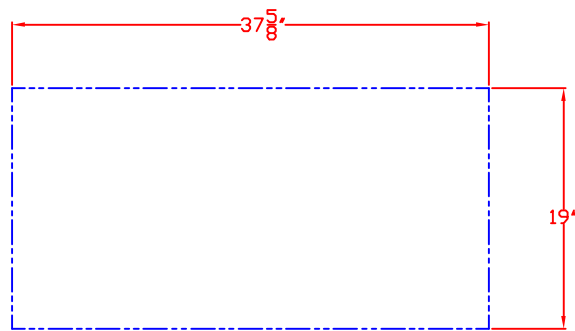

LYNX 42 IN. ACCESS DOORS  
MODEL LDR42T  
W/ DIMENSIONS

ISLAND CUTOUT  
IN BLUE

FRONT VIEW

TOP VIEW

SIDE VIEW

LYNX 42 IN. ACCESS DOORS  
MODEL LDR42T  
ISLAND CUTOUT

TOP VIEW

FRONT VIEW

SIDE VIEW