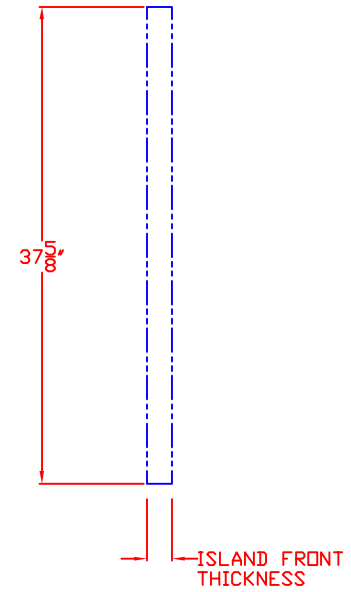

LYNX 42 IN. ACCESS DOORS  
MODEL LDR42T  
W/ DIMENSIONS

ISLAND CUTOUT  
IN BLUE

FRONT VIEW

TOP VIEW

SIDE VIEW

LYNX 42 IN. ACCESS DOORS  
MODEL LDR42T  
ISLAND CUTOUT

TOP VIEW

FRONT VIEW

SIDE VIEW