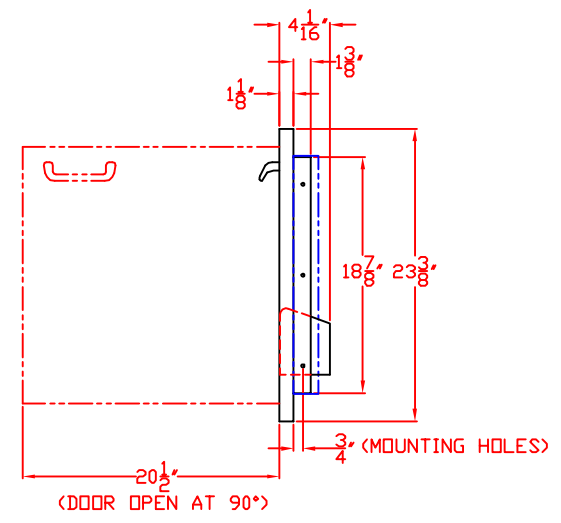

LYNX 42 IN. ACCESS DOORS  
MODEL LDR42T  
W/ DIMENSIONS

ISLAND CUTOUT  
IN BLUE

FRONT VIEW

TOP VIEW

SIDE VIEW

LYNX 42 IN. ACCESS DOORS  
MODEL LDR42T  
ISLAND CUTOUT

TOP VIEW

FRONT VIEW

SIDE VIEW