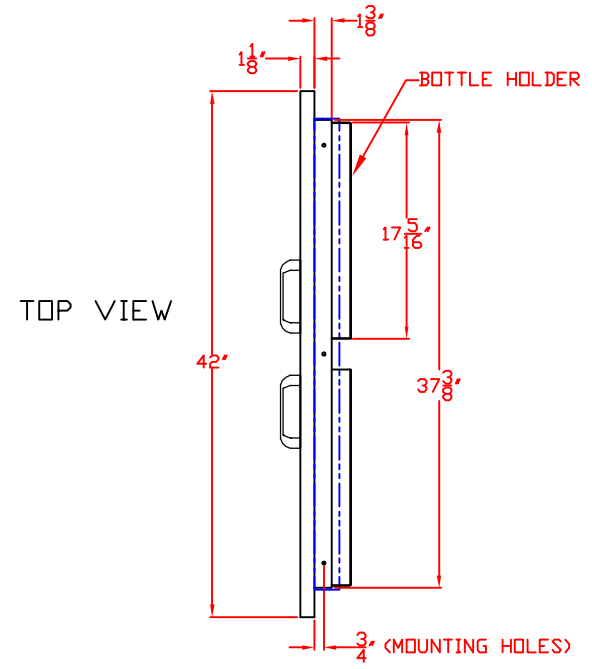

LYNX 42 IN. ACCESS DOORS  
MODEL LDR42T  
W/ DIMENSIONS

ISLAND CUTOUT  
IN BLUE

FRONT VIEW

TOP VIEW

SIDE VIEW

LYNX 42 IN. ACCESS DOORS  
MODEL LDR42T  
ISLAND CUTOUT

TOP VIEW

FRONT VIEW

SIDE VIEW