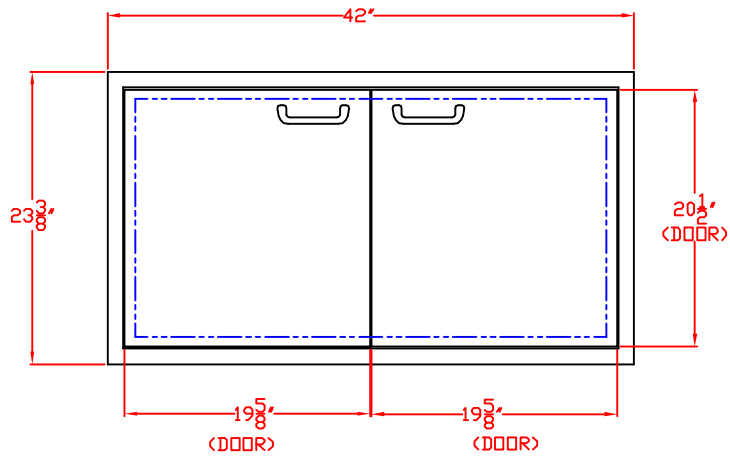

LYNX 42 IN. ACCESS DOORS  
MODEL LDR42T  
W/ DIMENSIONS

ISLAND CUTOUT  
IN BLUE

FRONT VIEW

TOP VIEW

SIDE VIEW

LYNX 42 IN. ACCESS DOORS  
MODEL LDR42T  
ISLAND CUTOUT

TOP VIEW

FRONT VIEW

SIDE VIEW