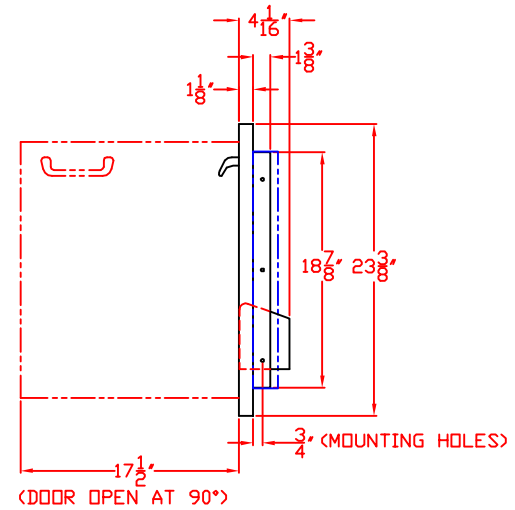

LYNX 36 IN. ACCESS DOORS MODEL LDR36T W/ DIMENSIONS

ISLAND CUTOUT
IN BLUE

FRONT VIEW

TOP VIEW

SIDE VIEW

LYNX 36 IN. ACCESS DOORS
MODEL LDR36T
ISLAND CUTOUT

TOP VIEW

FRONT VIEW

SIDE VIEW