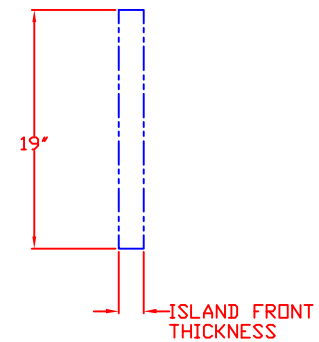

LYNX 36 IN. ACCESS DOORS MODEL LDR36T W/ DIMENSIONS

ISLAND CUTOUT
IN BLUE

FRONT VIEW

TOP VIEW

SIDE VIEW

LYNX 36 IN. ACCESS DOORS
MODEL LDR36T
ISLAND CUTOUT

TOP VIEW

FRONT VIEW

SIDE VIEW