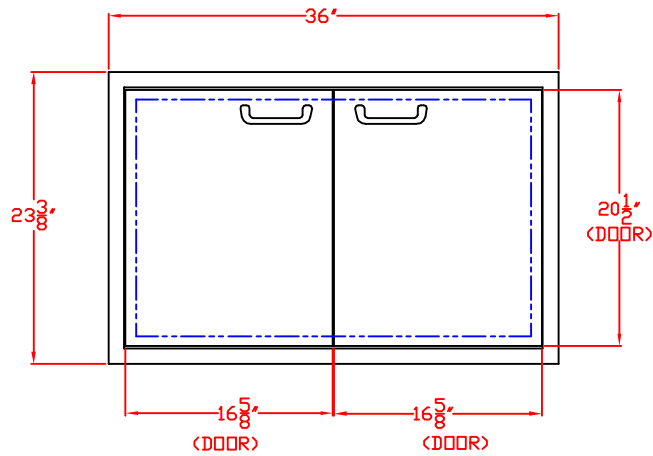

LYNX 36 IN. ACCESS DOORS MODEL LDR36T W/ DIMENSIONS

ISLAND CUTOUT
IN BLUE

FRONT VIEW

TOP VIEW

SIDE VIEW

LYNX 36 IN. ACCESS DOORS
MODEL LDR36T
ISLAND CUTOUT

TOP VIEW

FRONT VIEW

SIDE VIEW