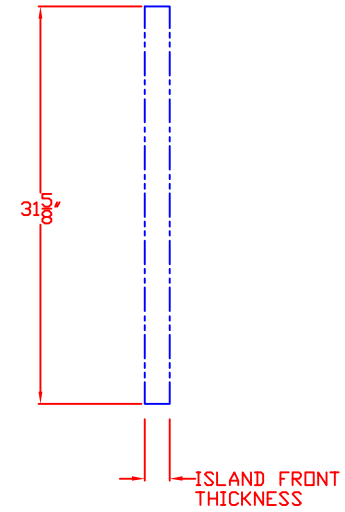

LYNX 36 IN. ACCESS DOORS MODEL LDR36T W/ DIMENSIONS

ISLAND CUTOUT
IN BLUE

FRONT VIEW

TOP VIEW

SIDE VIEW

LYNX 36 IN. ACCESS DOORS
MODEL LDR36T
ISLAND CUTOUT

TOP VIEW

FRONT VIEW

SIDE VIEW