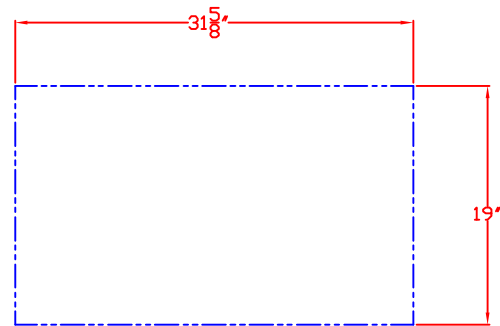

LYNX 36 IN. ACCESS DOORS MODEL LDR36T W/ DIMENSIONS

ISLAND CUTOUT
IN BLUE

FRONT VIEW

TOP VIEW

SIDE VIEW

LYNX 36 IN. ACCESS DOORS
MODEL LDR36T
ISLAND CUTOUT

TOP VIEW

FRONT VIEW

SIDE VIEW