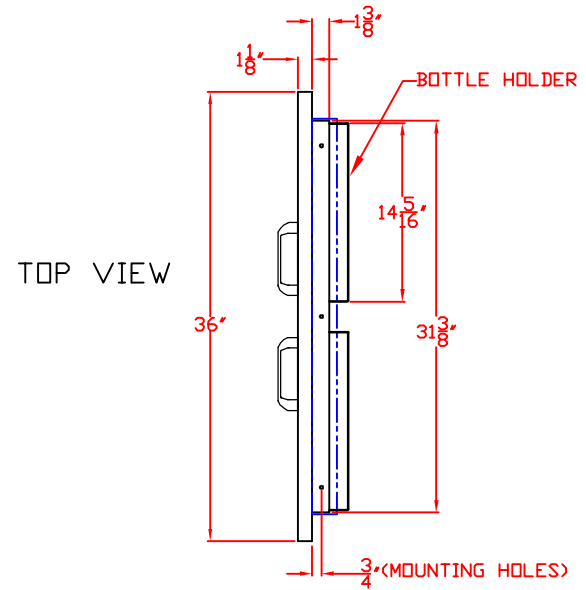

LYNX 36 IN. ACCESS DOORS MODEL LDR36T W/ DIMENSIONS

ISLAND CUTOUT
IN BLUE

FRONT VIEW

TOP VIEW

SIDE VIEW

LYNX 36 IN. ACCESS DOORS
MODEL LDR36T
ISLAND CUTOUT

TOP VIEW

FRONT VIEW

SIDE VIEW