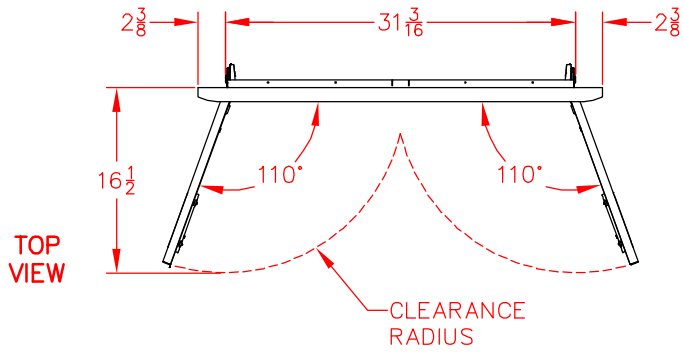

# LDR36T-4 DOUBLE ACCESS DOOR, 36"

## PRODUCT DIMENSIONS

## CUTOUT DIMENSIONS