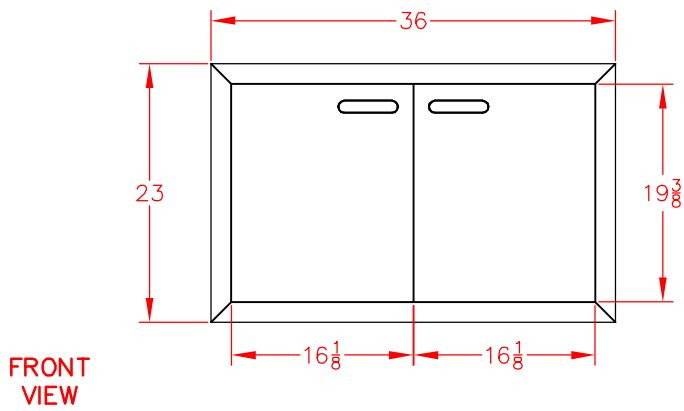

# LDR36T-4 DOUBLE ACCESS DOOR, 36"

## PRODUCT DIMENSIONS

## CUTOUT DIMENSIONS