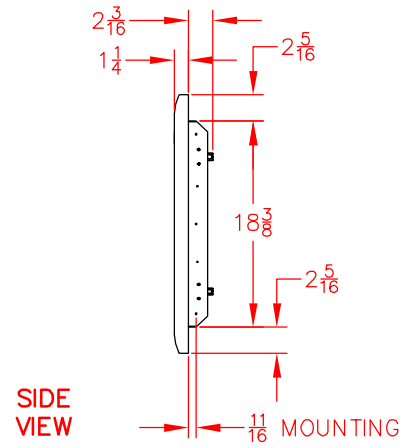

# LDR36T-4 DOUBLE ACCESS DOOR, 36"

## PRODUCT DIMENSIONS

## CUTOUT DIMENSIONS