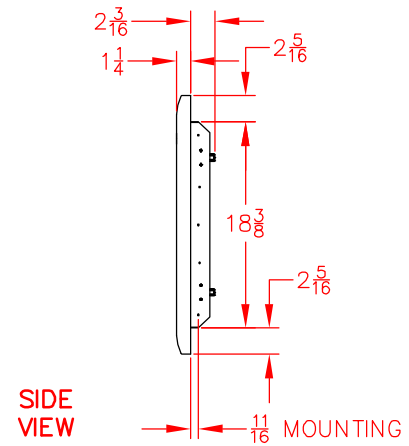

LDR30T-4 DOUBLE ACCESS DOOR, 30"

PRODUCT DIMENSIONS

CUTOUT DIMENSIONS