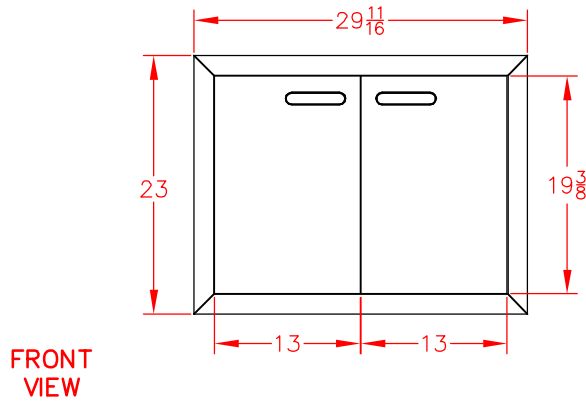

LDR30T-4 DOUBLE ACCESS DOOR, 30"

PRODUCT DIMENSIONS

CUTOUT DIMENSIONS