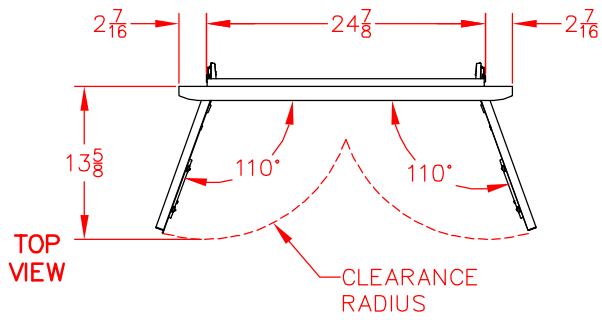

LDR30T-4 DOUBLE ACCESS DOOR, 30"

PRODUCT DIMENSIONS

CUTOUT DIMENSIONS