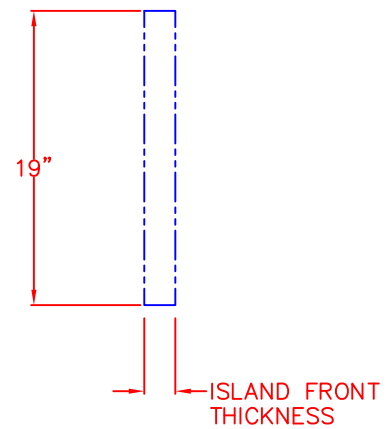

01/19/15

LYNX 24 IN. ACCESS DOOR
RIGHT HAND
MODEL LDR24R
ISLAND CUTOUT

TOP VIEW

FRONT VIEW

SIDE VIEW

01/19/15

LYNX 24 IN. ACCESS DOOR
RIGHT HAND
MODEL LDR24R
W/ DIMENSIONS

ISLAND CUTOUT
IN BLUE

FRONT VIEW

SIDE VIEW