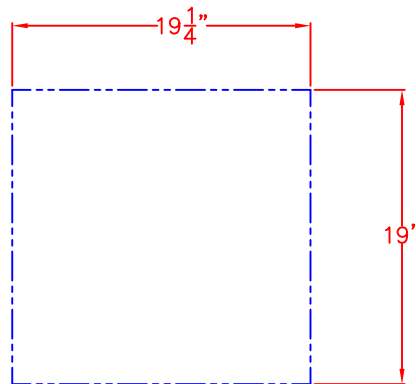

01/19/15

LYNX 24 IN. ACCESS DOOR
RIGHT HAND
MODEL LDR24R
ISLAND CUTOUT

TOP VIEW

FRONT VIEW

SIDE VIEW

01/19/15

LYNX 24 IN. ACCESS DOOR
RIGHT HAND
MODEL LDR24R
W/ DIMENSIONS

ISLAND CUTOUT
IN BLUE

FRONT VIEW

SIDE VIEW