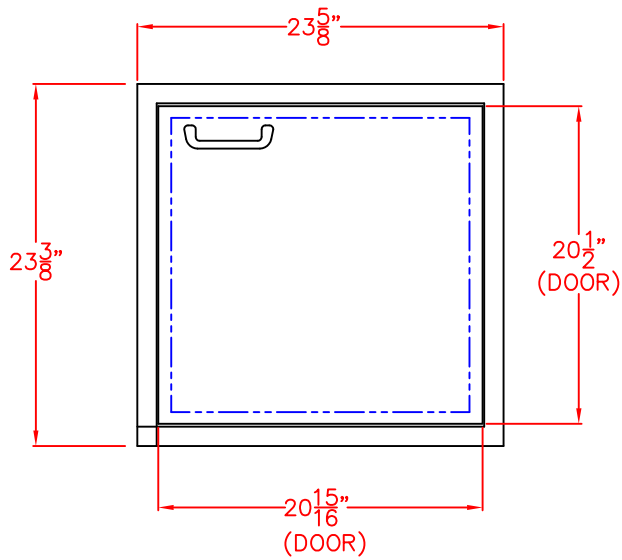

01/19/15

LYNX 24 IN. ACCESS DOOR
RIGHT HAND
MODEL LDR24R
ISLAND CUTOUT

TOP VIEW

FRONT VIEW

SIDE VIEW

01/19/15

LYNX 24 IN. ACCESS DOOR
RIGHT HAND
MODEL LDR24R
W/ DIMENSIONS

ISLAND CUTOUT
IN BLUE

FRONT VIEW

SIDE VIEW