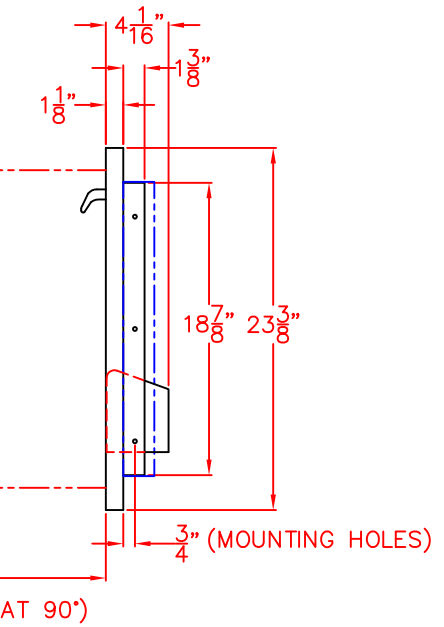

01/19/15

LYNX 24 IN. ACCESS DOOR
RIGHT HAND
MODEL LDR24R
ISLAND CUTOUT

TOP VIEW

FRONT VIEW

SIDE VIEW

01/19/15

LYNX 24 IN. ACCESS DOOR
RIGHT HAND
MODEL LDR24R
W/ DIMENSIONS

ISLAND CUTOUT
IN BLUE

FRONT VIEW

SIDE VIEW