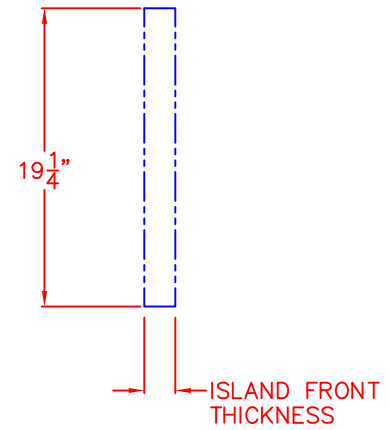

01/19/15

LYNX 24 IN. ACCESS DOOR
RIGHT HAND
MODEL LDR24R
ISLAND CUTOUT

TOP VIEW

FRONT VIEW

SIDE VIEW

01/19/15

LYNX 24 IN. ACCESS DOOR
RIGHT HAND
MODEL LDR24R
W/ DIMENSIONS

ISLAND CUTOUT
IN BLUE

FRONT VIEW

SIDE VIEW