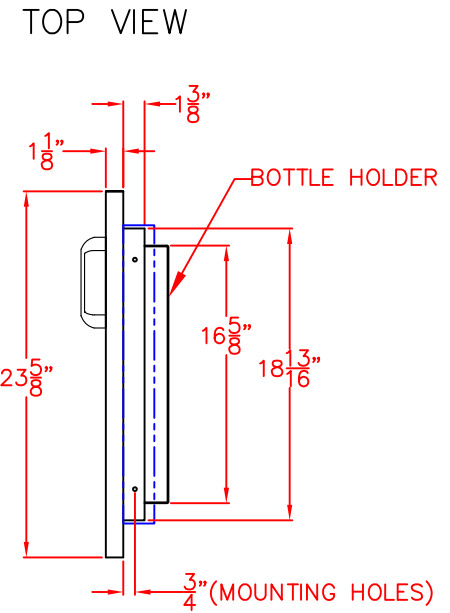

01/19/15

LYNX 24 IN. ACCESS DOOR
RIGHT HAND
MODEL LDR24R
ISLAND CUTOUT

TOP VIEW

FRONT VIEW

SIDE VIEW

01/19/15

LYNX 24 IN. ACCESS DOOR
RIGHT HAND
MODEL LDR24R
W/ DIMENSIONS

ISLAND CUTOUT
IN BLUE

FRONT VIEW

SIDE VIEW