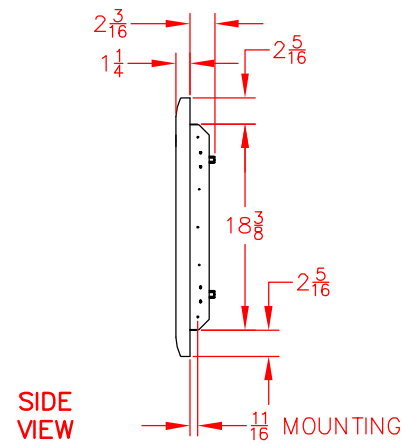

LDR24R-4 SINGLE ACCESS DOOR, RIGHT, 24"

PRODUCT DIMENSIONS

CUTOUT DIMENSIONS