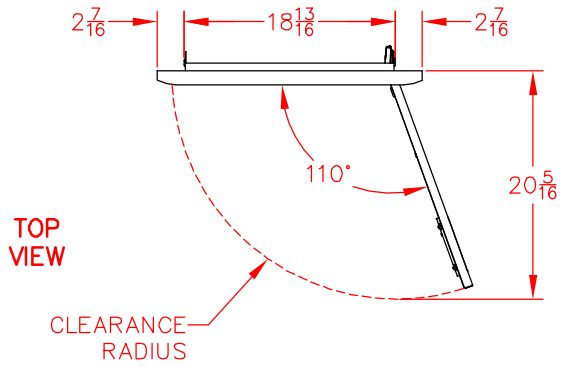

LDR24R-4 SINGLE ACCESS DOOR, RIGHT, 24"

PRODUCT DIMENSIONS

CUTOUT DIMENSIONS