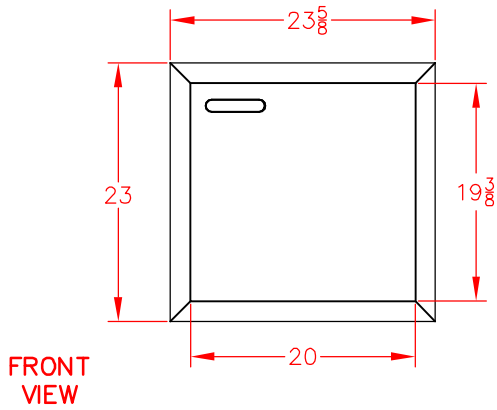

LDR24R-4 SINGLE ACCESS DOOR, RIGHT, 24"

PRODUCT DIMENSIONS

CUTOUT DIMENSIONS