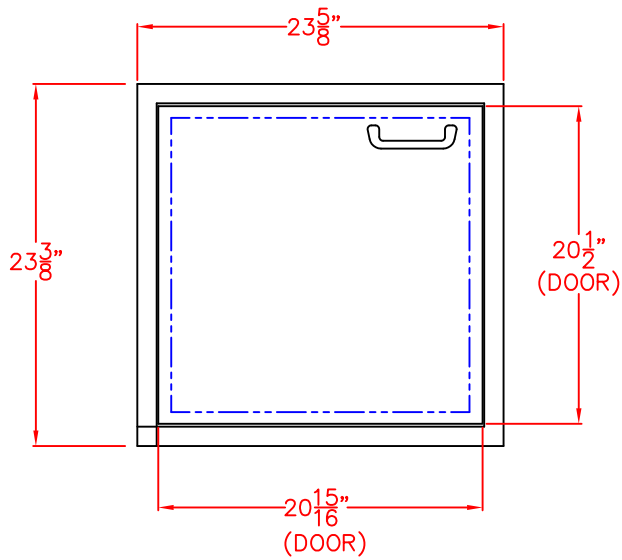

01/19/15

LYNX 24 IN. ACCESS DOOR
LEFT HAND
MODEL LDR24L
ISLAND CUTOUT

TOP VIEW

FRONT VIEW

SIDE VIEW

01/19/15

LYNX 24 IN. ACCESS DOOR
LEFT HAND
MODEL LDR24L
W/ DIMENSIONS

ISLAND CUTOUT
IN BLUE

FRONT VIEW

SIDE VIEW