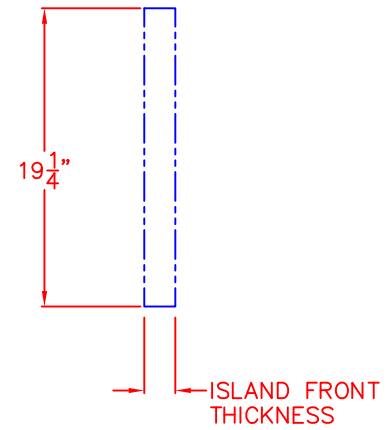

01/19/15

LYNX 24 IN. ACCESS DOOR
LEFT HAND
MODEL LDR24L
ISLAND CUTOUT

TOP VIEW

FRONT VIEW

SIDE VIEW

01/19/15

LYNX 24 IN. ACCESS DOOR
LEFT HAND
MODEL LDR24L
W/ DIMENSIONS

ISLAND CUTOUT
IN BLUE

FRONT VIEW

SIDE VIEW