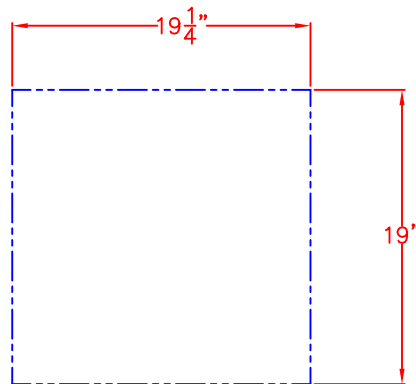

01/19/15

LYNX 24 IN. ACCESS DOOR
LEFT HAND
MODEL LDR24L
ISLAND CUTOUT

TOP VIEW

FRONT VIEW

SIDE VIEW

01/19/15

LYNX 24 IN. ACCESS DOOR
LEFT HAND
MODEL LDR24L
W/ DIMENSIONS

ISLAND CUTOUT
IN BLUE

FRONT VIEW

SIDE VIEW