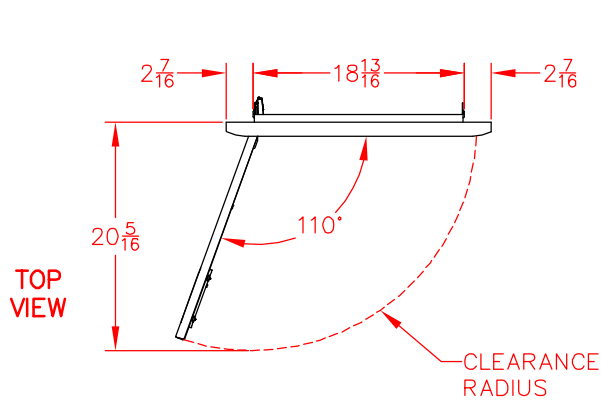

LDR24L-4 SINGLE ACCESS DOOR, LEFT, 24"

PRODUCT DIMENSIONS

CUTOUT DIMENSIONS