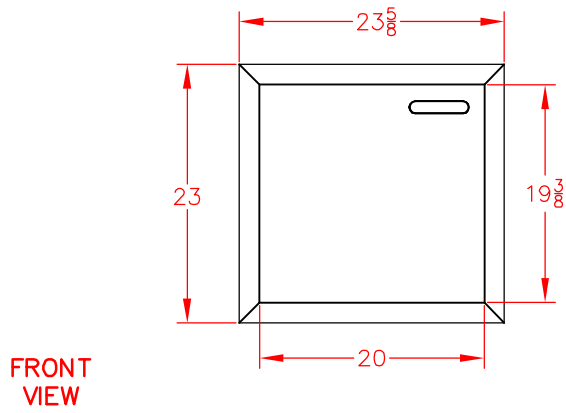

LDR24L-4 SINGLE ACCESS DOOR, LEFT, 24"

PRODUCT DIMENSIONS

CUTOUT DIMENSIONS