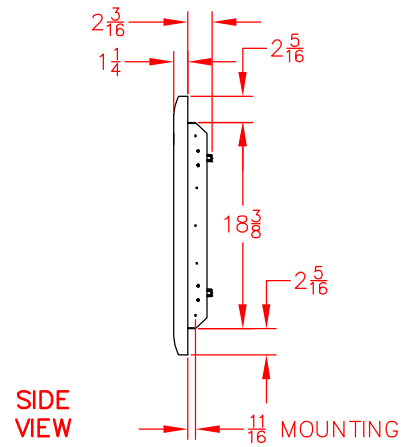

LDR24L-4 SINGLE ACCESS DOOR, LEFT, 24"

PRODUCT DIMENSIONS

CUTOUT DIMENSIONS