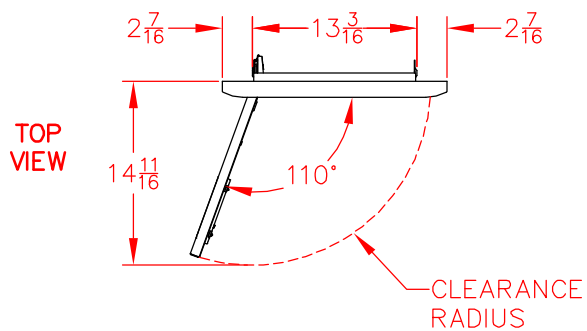

LDR18L-4 - SINGLE ACCESS DOOR, LEFT, 18"

PRODUCT DIMENSIONS

CUTOUT DIMENSIONS