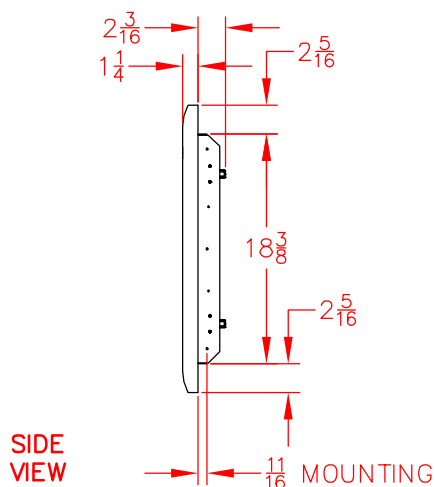

LDR18L-4 - SINGLE ACCESS DOOR, LEFT, 18"

PRODUCT DIMENSIONS

CUTOUT DIMENSIONS