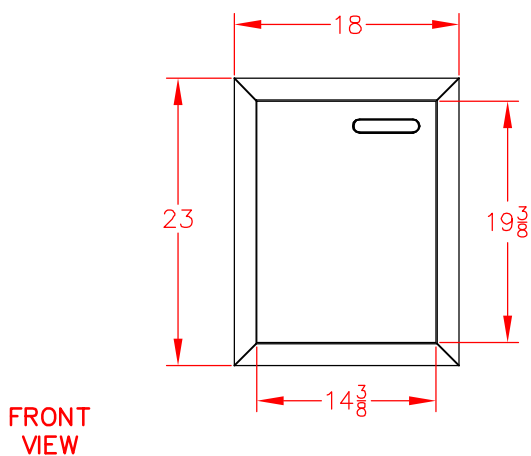

LDR18L-4 - SINGLE ACCESS DOOR, LEFT, 18"

PRODUCT DIMENSIONS

CUTOUT DIMENSIONS