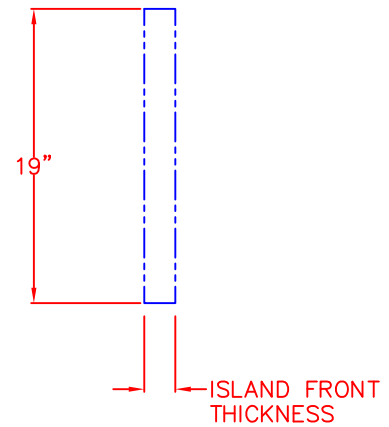

03/19/15

LYNX 18 IN. ACCESS DOOR
RIGHT HAND
MODEL LDR18R
MODEL LDR18L OPPOSITE
ISLAND CUTOUT

TOP VIEW

FRONT VIEW

SIDE VIEW

03/19/15

LYNX 18 IN. ACCESS DOOR
RIGHT HAND
MODEL LDR18R
MODEL LDR18L OPPOSITE
W/ DIMENSIONS

ISLAND CUTOUT
IN BLUE

FRONT VIEW

TOP VIEW

SIDE VIEW