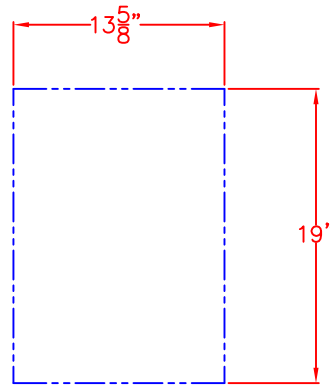

03/19/15

LYNX 18 IN. ACCESS DOOR
RIGHT HAND
MODEL LDR18R
MODEL LDR18L OPPOSITE
ISLAND CUTOUT

TOP VIEW

FRONT VIEW

SIDE VIEW

03/19/15

LYNX 18 IN. ACCESS DOOR
RIGHT HAND
MODEL LDR18R
MODEL LDR18L OPPOSITE
W/ DIMENSIONS

ISLAND CUTOUT
IN BLUE

FRONT VIEW

TOP VIEW

SIDE VIEW