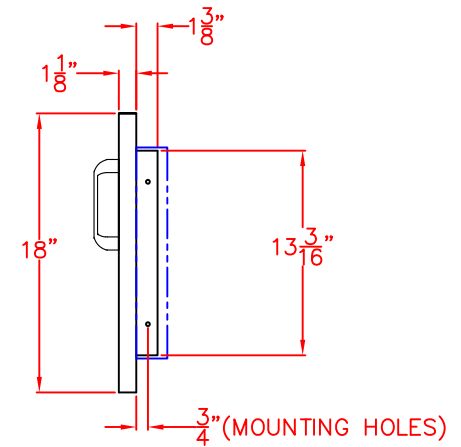

03/19/15

LYNX 18 IN. ACCESS DOOR
RIGHT HAND
MODEL LDR18R
MODEL LDR18L OPPOSITE
ISLAND CUTOUT

TOP VIEW

FRONT VIEW

SIDE VIEW

03/19/15

LYNX 18 IN. ACCESS DOOR
RIGHT HAND
MODEL LDR18R
MODEL LDR18L OPPOSITE
W/ DIMENSIONS

ISLAND CUTOUT
IN BLUE

FRONT VIEW

TOP VIEW

SIDE VIEW