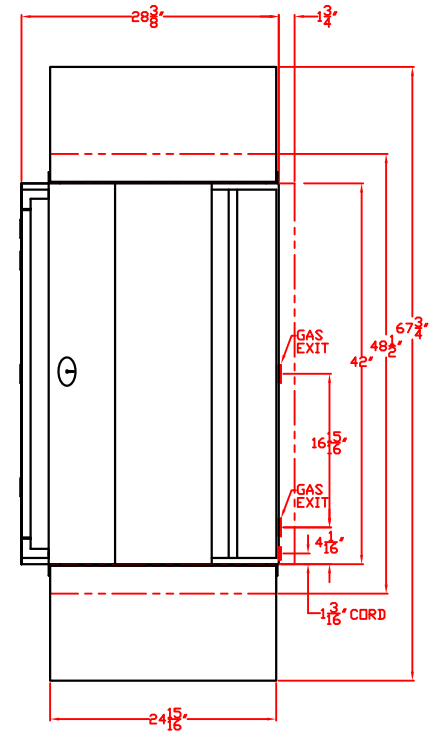

LYNX FREESTANDING 42" W/ DIMENSIONS

FRONT VIEW

TOP VIEW

RIGHT SIDE VIEW