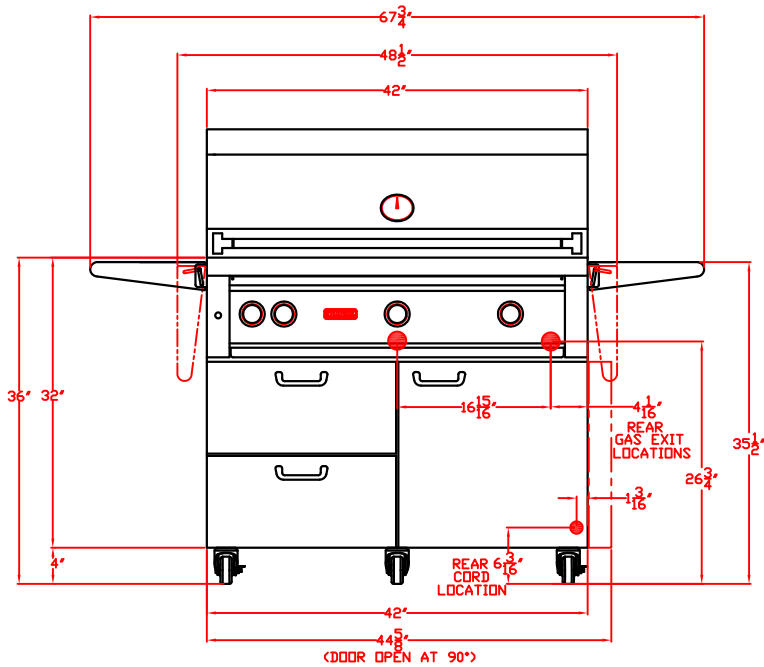

LYNX FREESTANDING 42" W/ DIMENSIONS

FRONT VIEW

TOP VIEW

RIGHT SIDE VIEW