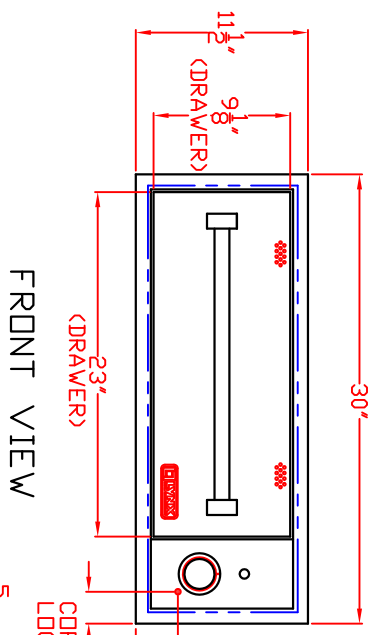

LYNX 30 IN. WARMING DRAWER
MODEL L30WD
W/ DIMENSIONS

ISLAND CUTOOUT
IN BLUE

LYNX 30 IN. WARMING DRAWER
MODEL L30WD
ISLAND CUTOUT