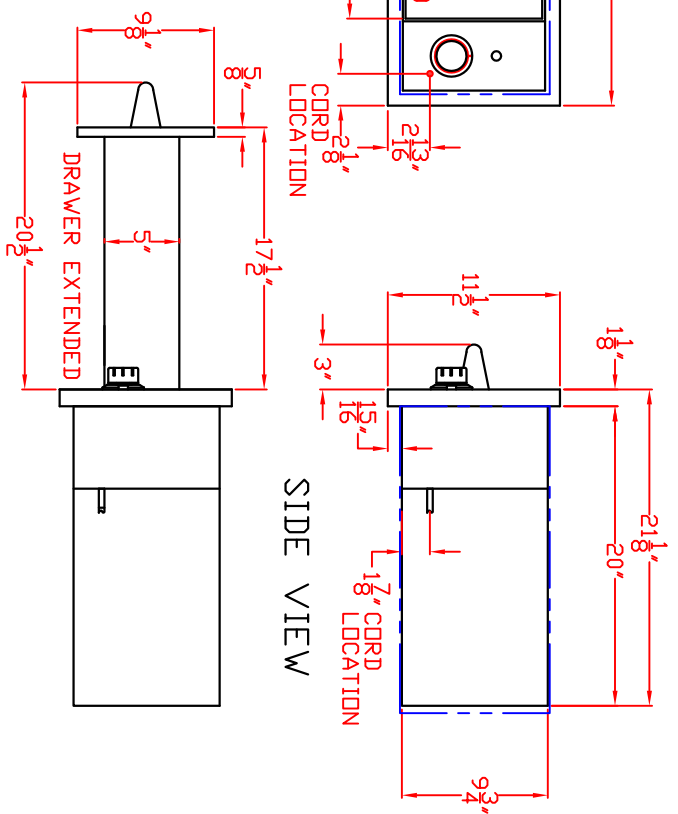

LYNX 30 IN. WARMING DRAWER
MODEL L30WD
W/ DIMENSIONS

ISLAND CUTOOUT
IN BLUE

LYNX 30 IN. WARMING DRAWER
MODEL L30WD
ISLAND CUTOUT