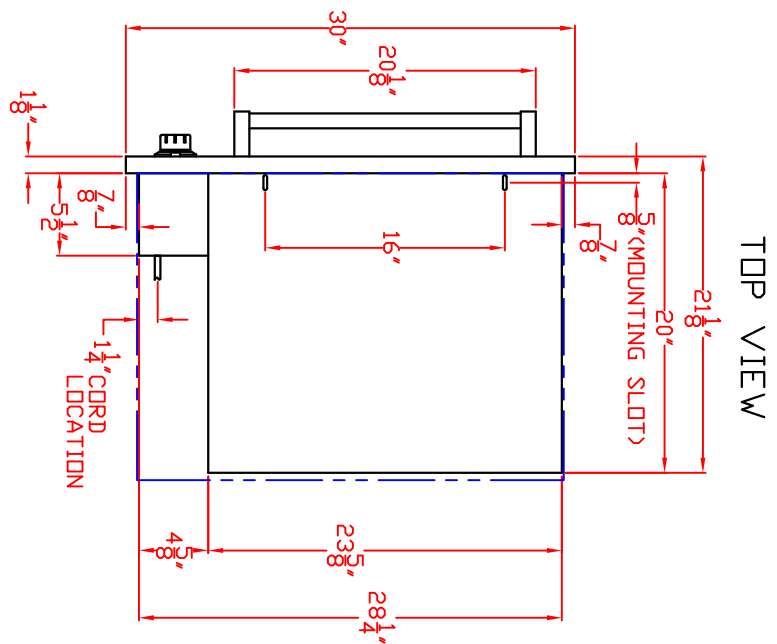

LYNX 30 IN. WARMING DRAWER
MODEL L30WD
W/ DIMENSIONS

ISLAND CUTOOUT
IN BLUE

LYNX 30 IN. WARMING DRAWER
MODEL L30WD
ISLAND CUTOUT