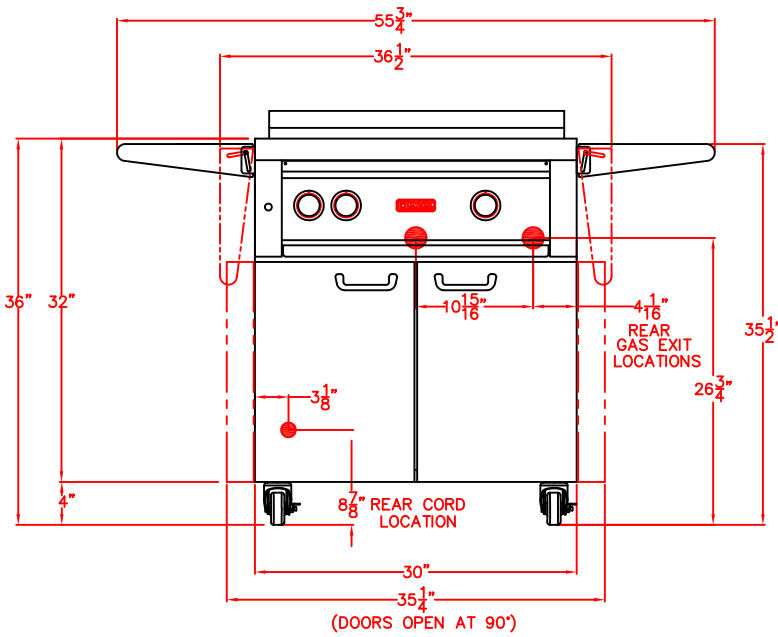

# LYNX ASADO FREESTANDING 30" W/ DIMENSIONS

TOP VIEW

FRONT VIEW

RIGHT SIDE VIEW

LYNX ASADO  
FREESTANDING 30"

TOP VIEW

FRONT VIEW

RIGHT SIDE VIEW