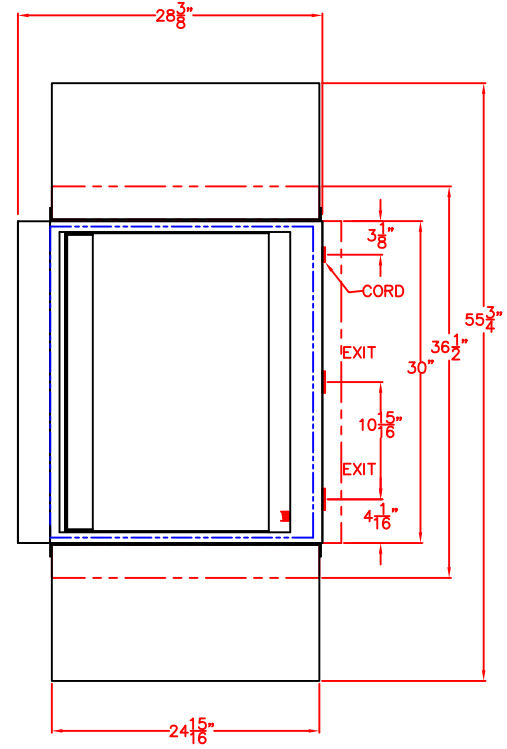

# LYNX ASADO FREESTANDING 30" W/ DIMENSIONS

TOP VIEW

FRONT VIEW

RIGHT SIDE VIEW

LYNX ASADO  
FREESTANDING 30"

TOP VIEW

FRONT VIEW

RIGHT SIDE VIEW