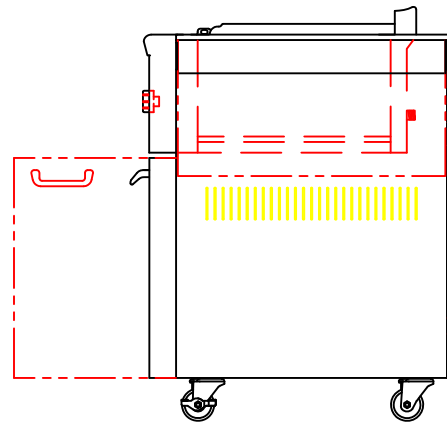

# LYNX ASADO FREESTANDING 30" W/ DIMENSIONS

TOP VIEW

FRONT VIEW

RIGHT SIDE VIEW

LYNX ASADO  
FREESTANDING 30"

TOP VIEW

FRONT VIEW

RIGHT SIDE VIEW