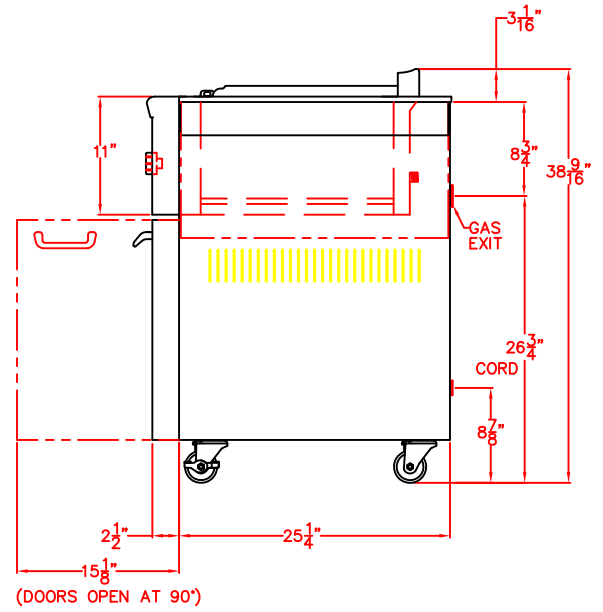

# LYNX ASADO FREESTANDING 30" W/ DIMENSIONS

TOP VIEW

FRONT VIEW

RIGHT SIDE VIEW

LYNX ASADO  
FREESTANDING 30"

TOP VIEW

FRONT VIEW

RIGHT SIDE VIEW