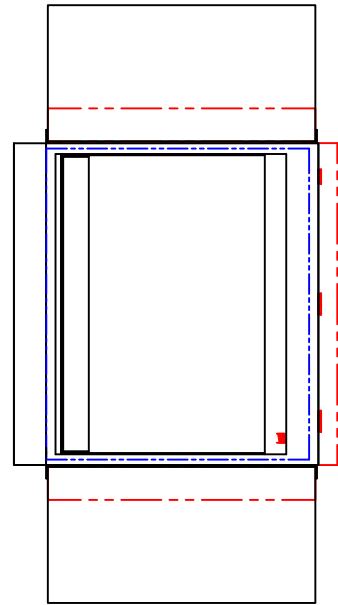

# LYNX ASADO FREESTANDING 30" W/ DIMENSIONS

TOP VIEW

FRONT VIEW

RIGHT SIDE VIEW

LYNX ASADO  
FREESTANDING 30"

TOP VIEW

FRONT VIEW

RIGHT SIDE VIEW