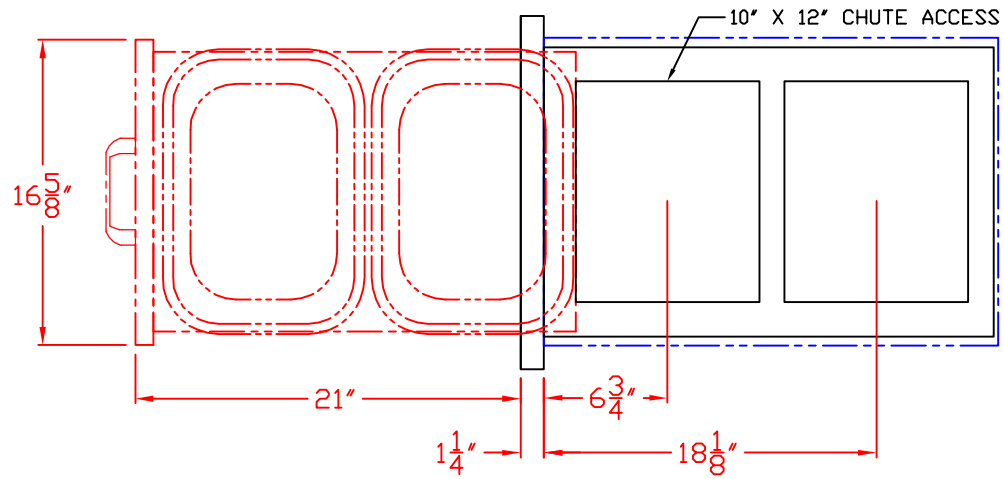

10/12/15

LYNX TRASH RECYCLE CENTER
MODEL L20TR
ISLAND CUTOUT

ISLAND CUTOUT
IN BLUE

FRONT VIEW

TOP VIEW

LOCATION/SIZE OF CUTOUT
UNDERNEATH COUNTER TOP

OPTIONAL TRASH CHUTE
(L18TS)

SIDE VIEW

10/12/15

LYNX TRASH RECYCLE CENTER
MODEL L20TR
W/ DIMENSIONS

TOP VIEW

ISLAND CUTOUT
IN BLUE

FRONT VIEW

SIDE VIEW