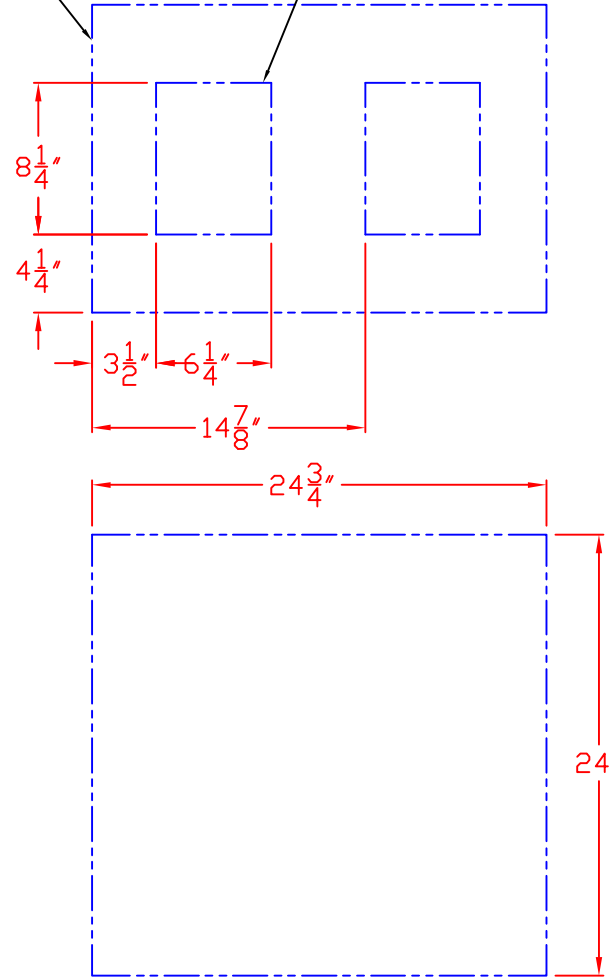

10/12/15

LYNX TRASH RECYCLE CENTER
MODEL L20TR
ISLAND CUTOUT

ISLAND CUTOUT
IN BLUE

FRONT VIEW

TOP VIEW

LOCATION/SIZE OF CUTOUT
UNDERNEATH COUNTER TOP

OPTIONAL TRASH CHUTE
(L18TS)

SIDE VIEW

10/12/15

LYNX TRASH RECYCLE CENTER
MODEL L20TR
W/ DIMENSIONS

TOP VIEW

ISLAND CUTOUT
IN BLUE

FRONT VIEW

SIDE VIEW