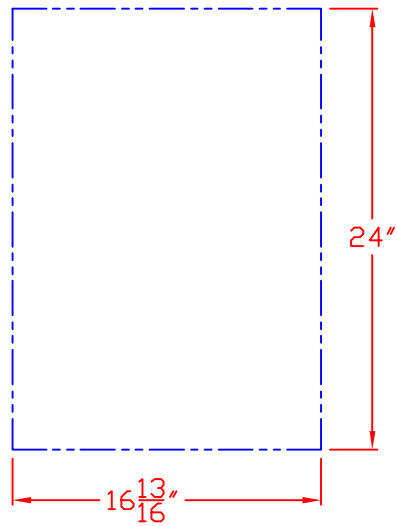

10/12/15

LYNX TRASH RECYCLE CENTER
MODEL L20TR
ISLAND CUTOUT

ISLAND CUTOUT
IN BLUE

FRONT VIEW

TOP VIEW

LOCATION/SIZE OF CUTOUT
UNDERNEATH COUNTER TOP

OPTIONAL TRASH CHUTE
(L18TS)

SIDE VIEW

10/12/15

LYNX TRASH RECYCLE CENTER
MODEL L20TR
W/ DIMENSIONS

TOP VIEW

ISLAND CUTOUT
IN BLUE

FRONT VIEW

SIDE VIEW