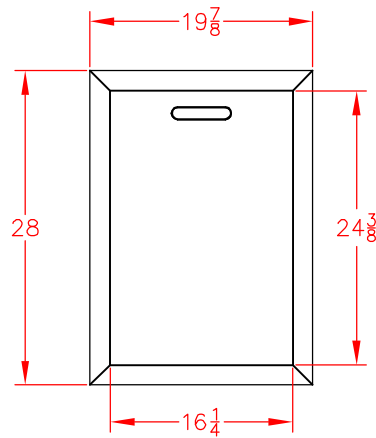

# L20TR-4 TRASH RECYCLING CENTER PRODUCT DIMENSIONS

TOP  
VIEW

FRONT  
VIEW

SIDE  
VIEW

## CUTOUT DIMENSIONS