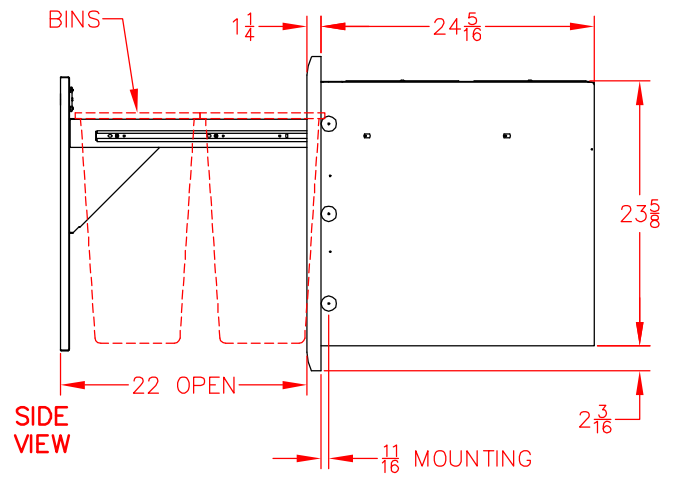

# L20TR-4 TRASH RECYCLING CENTER PRODUCT DIMENSIONS

TOP  
VIEW

FRONT  
VIEW

SIDE  
VIEW

## CUTOUT DIMENSIONS