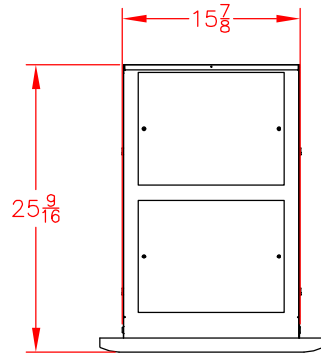

# L20TR-4 TRASH RECYCLING CENTER PRODUCT DIMENSIONS

TOP  
VIEW

FRONT  
VIEW

SIDE  
VIEW

## CUTOUT DIMENSIONS