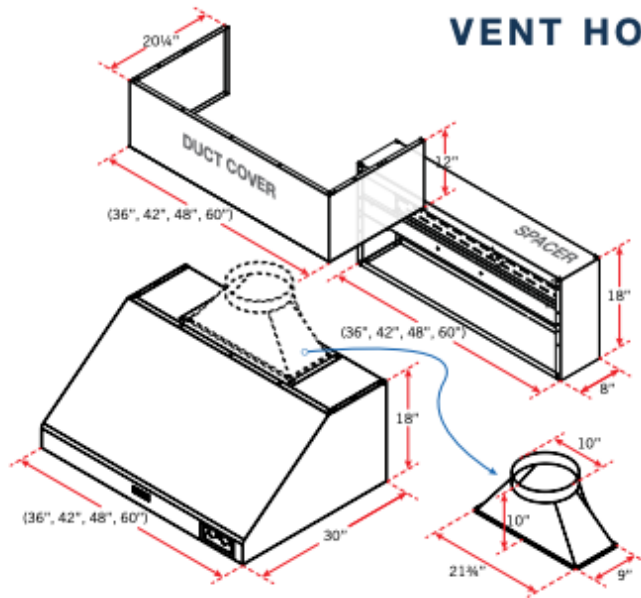

**VENT HOODS**

**MODELS AVAILABLE**

VENT HOODS	SIZE	DUCT COVERS*	SPACERS*
<b>36-VH-7</b>	36"	36-VH-7-DC	<del>36-VH-7-02</del>
<b>42-VH-7</b>	42"	42-VH-7-DC	42-VH-7-02
<b>48-VH-7</b>	48"	48-VH-7-DC	48-VH-7-02
<b>60-VH-7</b>	60"	60-VH-7-DC	60-VH-7-02

\* Duct Covers and Spacers must be used together.

**SPECIFICATIONS**

<b>Electrical Requirements</b>	120VAC / 15 AMP minimum / 60 Hz / GFCI outlet
<b>Convertible Fans (top-vent or rear-vent)</b>	120 volts, 1200 CFM High Pressure Output
<b>Power Consumption</b>	1,010 watts
<b>Halogen Lights Rating</b>	120V / 50 watt halogen light bulb