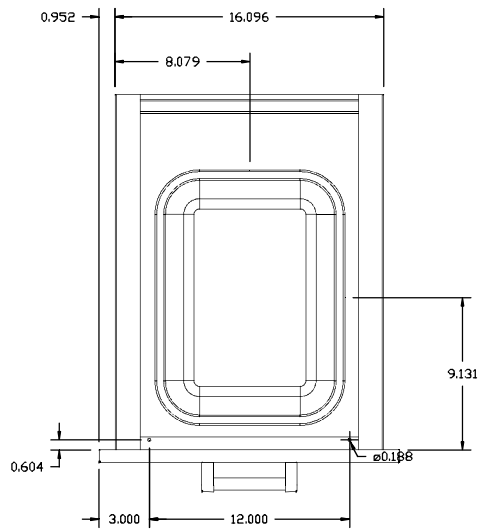

# DHTD18T-B: DELTA HEAT 18" TALL TRASH DRAWER

LAST UPDATE: 10/14