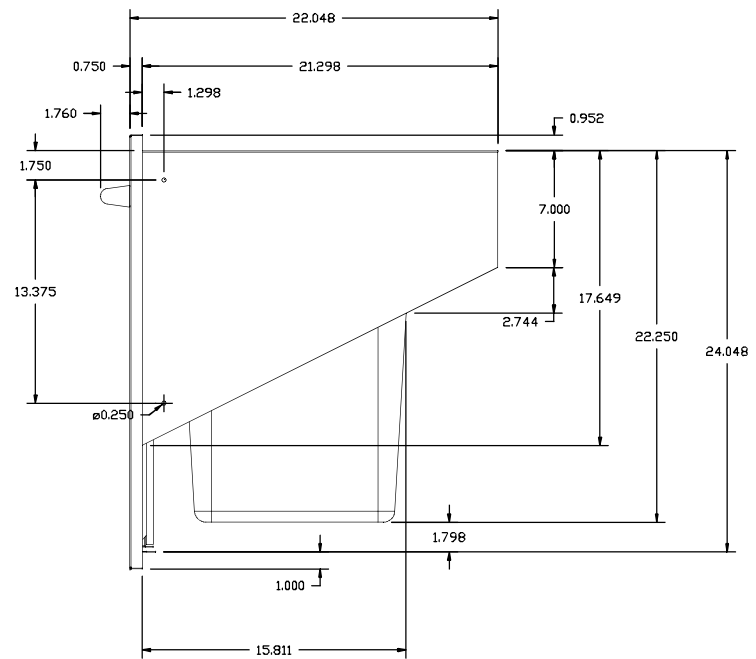

# DHTD18T-B: DELTA HEAT 18" TALL TRASH DRAWER

LAST UPDATE: 10/14