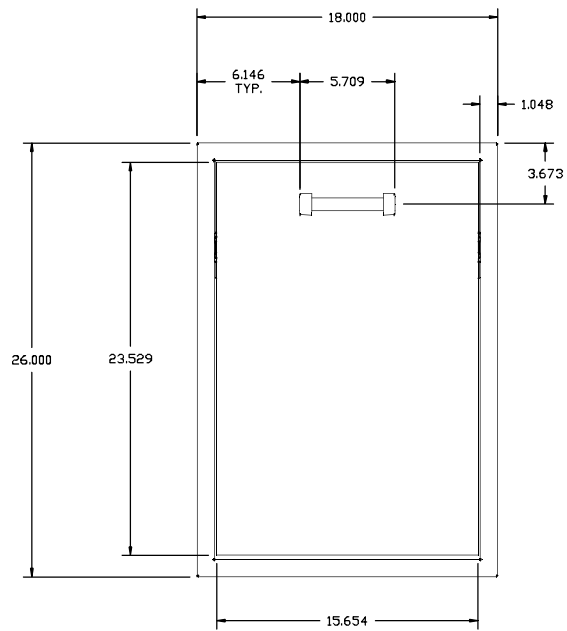

# DHTD18T-B: DELTA HEAT 18" TALL TRASH DRAWER

LAST UPDATE: 10/14