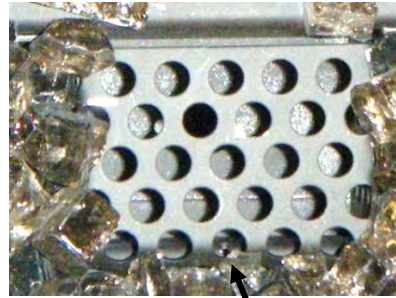

## Glass Media for Outdoor Burners

Choose Glass Media - 5 lbs. per Foot of Burner (i.e.: 24" burner = 10lbs)

Product Number	Description
<b>MQG5ZG</b>	Glass Media - ZIRCON Glacier Ice - 5 lbs.
<b>MQG5A</b>	Glass Media - 1/2" Cobalt Blue - 5 lbs.
<b>MQG5B</b>	Glass Media - 1/2" Black - 5 lbs.
<b>MQG5C</b>	Glass Media - 1/2" Bronze - 5 lbs.
<b>MQG5W</b>	Glass Media - 1/2" White - 5lbs.

**Pilot Shield must not be covered**, as a delayed ignition can occur (See photo below).

**Pilot Area Must Not Be Covered.**

**SIDE VIEW**