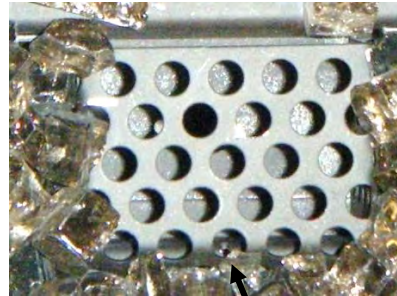

Glass Media for Outdoor Burners

Choose Glass Media - 5 lbs. per Foot of Burner (i.e.: 24" burner = 10lbs)

Product Number	Description
MQG5ZG	Glass Media - ZIRCON Glacier Ice - 5 lbs.
MQG5A	Glass Media - 1/2" Cobalt Blue - 5 lbs.
MQG5B	Glass Media - 1/2" Black - 5 lbs.
MQG5C	Glass Media - 1/2" Bronze - 5 lbs.
MQG5W	Glass Media - 1/2" White - 5lbs.

Pilot Shield must not be covered, as a delayed ignition can occur (See photo below).

Pilot Area Must Not Be Covered.

SIDE VIEW

Optional Media Accessories

MQRBD3 – Driftwood Log Set – 5 piece

Place Logs Randomly as shown. Do not cover Pilot.

MQRBD4 – Driftwood Log Set – 3 piece

Place Logs Randomly as shown. Do not cover Pilot.