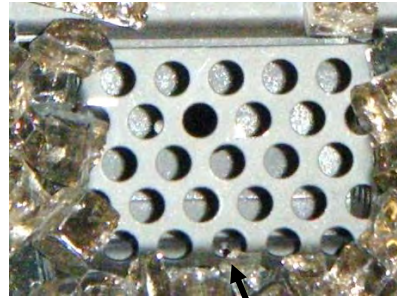

Glass Media for Outdoor Burners

Choose Glass Media - 5 lbs. per Foot of Burner (i.e.: 24" burner = 10lbs)

Product Number	Description
MQG5ZG	Glass Media - ZIRCON Glacier Ice - 5 lbs.
MQG5A	Glass Media - 1/2" Cobalt Blue - 5 lbs.
MQG5B	Glass Media - 1/2" Black - 5 lbs.
MQG5C	Glass Media - 1/2" Bronze - 5 lbs.
MQG5W	Glass Media - 1/2" White - 5lbs.

Pilot Shield must not be covered, as a delayed ignition can occur (See photo below).

Pilot Area Must Not Be Covered.

SIDE VIEW

Optional Media Accessories

MQRBD3 – Driftwood Log Set – 5 piece

Place Logs Randomly as shown. Do not cover Pilot.