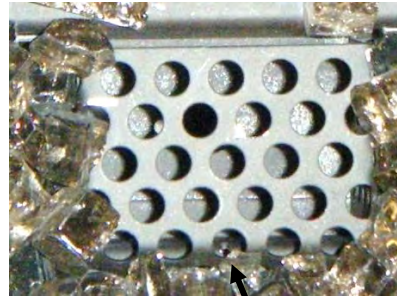

Glass Media for Outdoor Burners

Choose Glass Media - 5 lbs. per Foot of Burner (i.e.: 24" burner = 10lbs)

| Product Number | Description |
|----------------|---|
| MQG5ZG | Glass Media - ZIRCON Glacier Ice - 5 lbs. |
| MQG5A | Glass Media - 1/2" Cobalt Blue - 5 lbs. |
| MQG5B | Glass Media - 1/2" Black - 5 lbs. |
| MQG5C | Glass Media - 1/2" Bronze - 5 lbs. |
| MQG5W | Glass Media - 1/2" White - 5lbs. |

Pilot Shield must not be covered, as a delayed ignition can occur (See photo below).

Pilot Area Must Not Be Covered.

SIDE VIEW

Optional Media Accessories

MQRBD3 – Driftwood Log Set – 5 piece

Place Logs Randomly as shown. Do not cover Pilot.

MQRBD4 – Driftwood Log Set – 3 piece

Place Logs Randomly as shown. Do not cover Pilot.