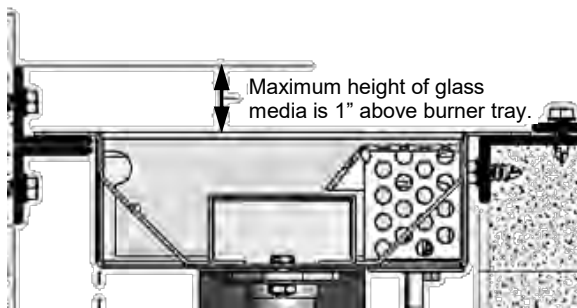

Glass Media for Outdoor Burners

Choose Glass Media - 5 lbs. per Foot of Burner (i.e.: 24" burner = 10lbs)

Product Number	Description
MQG5ZG	Glass Media - ZIRCON Glacier Ice - 5 lbs.
MQG5A	Glass Media - 1/2" Cobalt Blue - 5 lbs.
MQG5B	Glass Media - 1/2" Black - 5 lbs.
MQG5C	Glass Media - 1/2" Bronze - 5 lbs.
MQG5W	Glass Media - 1/2" White - 5lbs.

Use of any other glass can alter the performance of the unit and is not covered under warranty.
Discoloration of glass media may occur if placed on the burner, this is not covered under warranty.

Spread glass evenly in burner tray.

Pilot Shield must not be covered, as a delayed ignition can occur (See photo below).

Pilot Area Must Not Be Covered.

SIDE VIEW

Optional Media Accessories

MQRBD3 – Driftwood Log Set – 5 piece

Place Logs Randomly as shown. Do not cover Pilot.

MQRBD4 – Driftwood Log Set – 3 piece

Place Logs Randomly as shown. Do not cover Pilot.