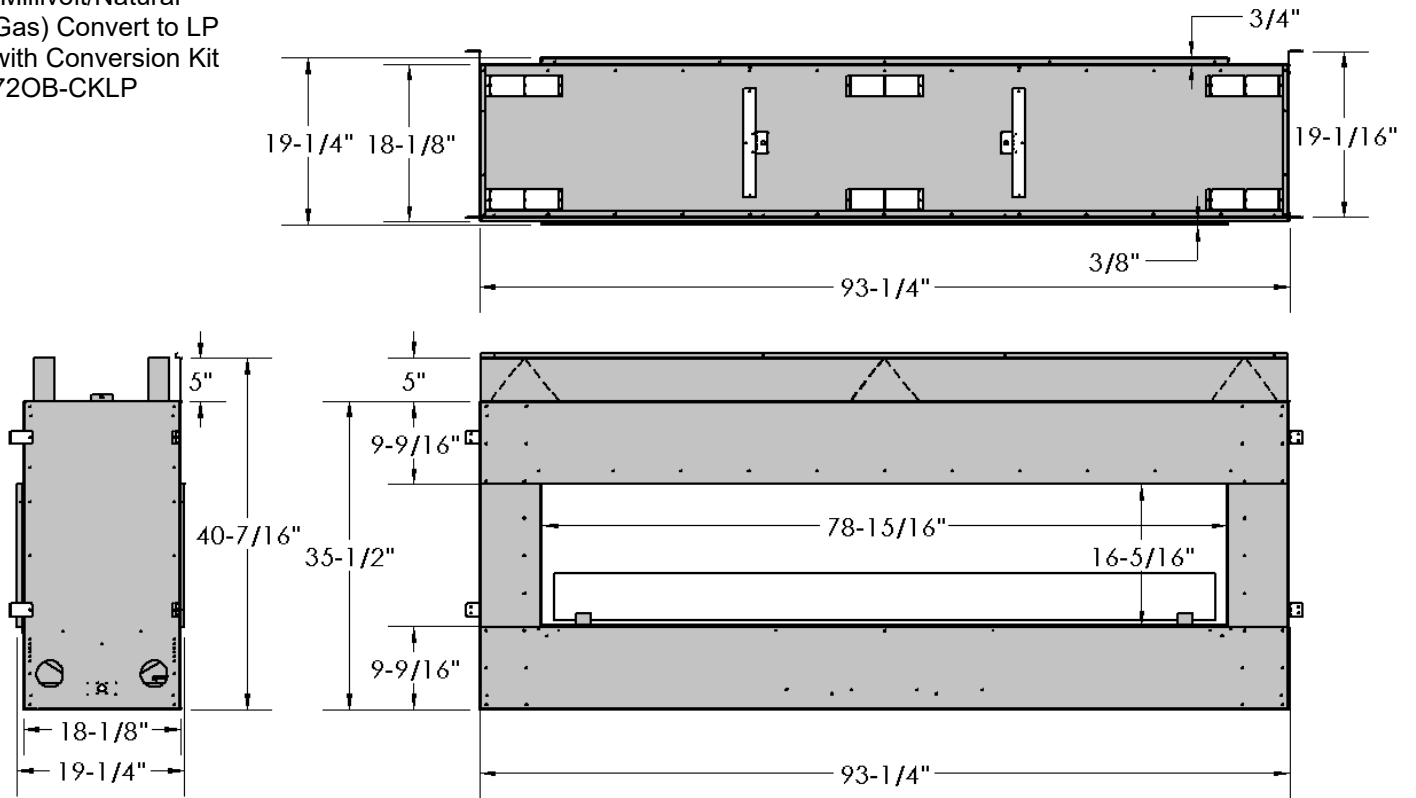

Outdoor Fireplaces

OFP7972S1 and OFP7972S2 Dimensions (Outdoor Fire Place)

OFP7972S1

(Millivolt/Natural Gas) Convert to LP with Conversion Kit 72OB-CKLP

OFP7972S2

(Millivolt/Natural Gas) Convert to LP with Conversion Kit 72OB-CKLP.